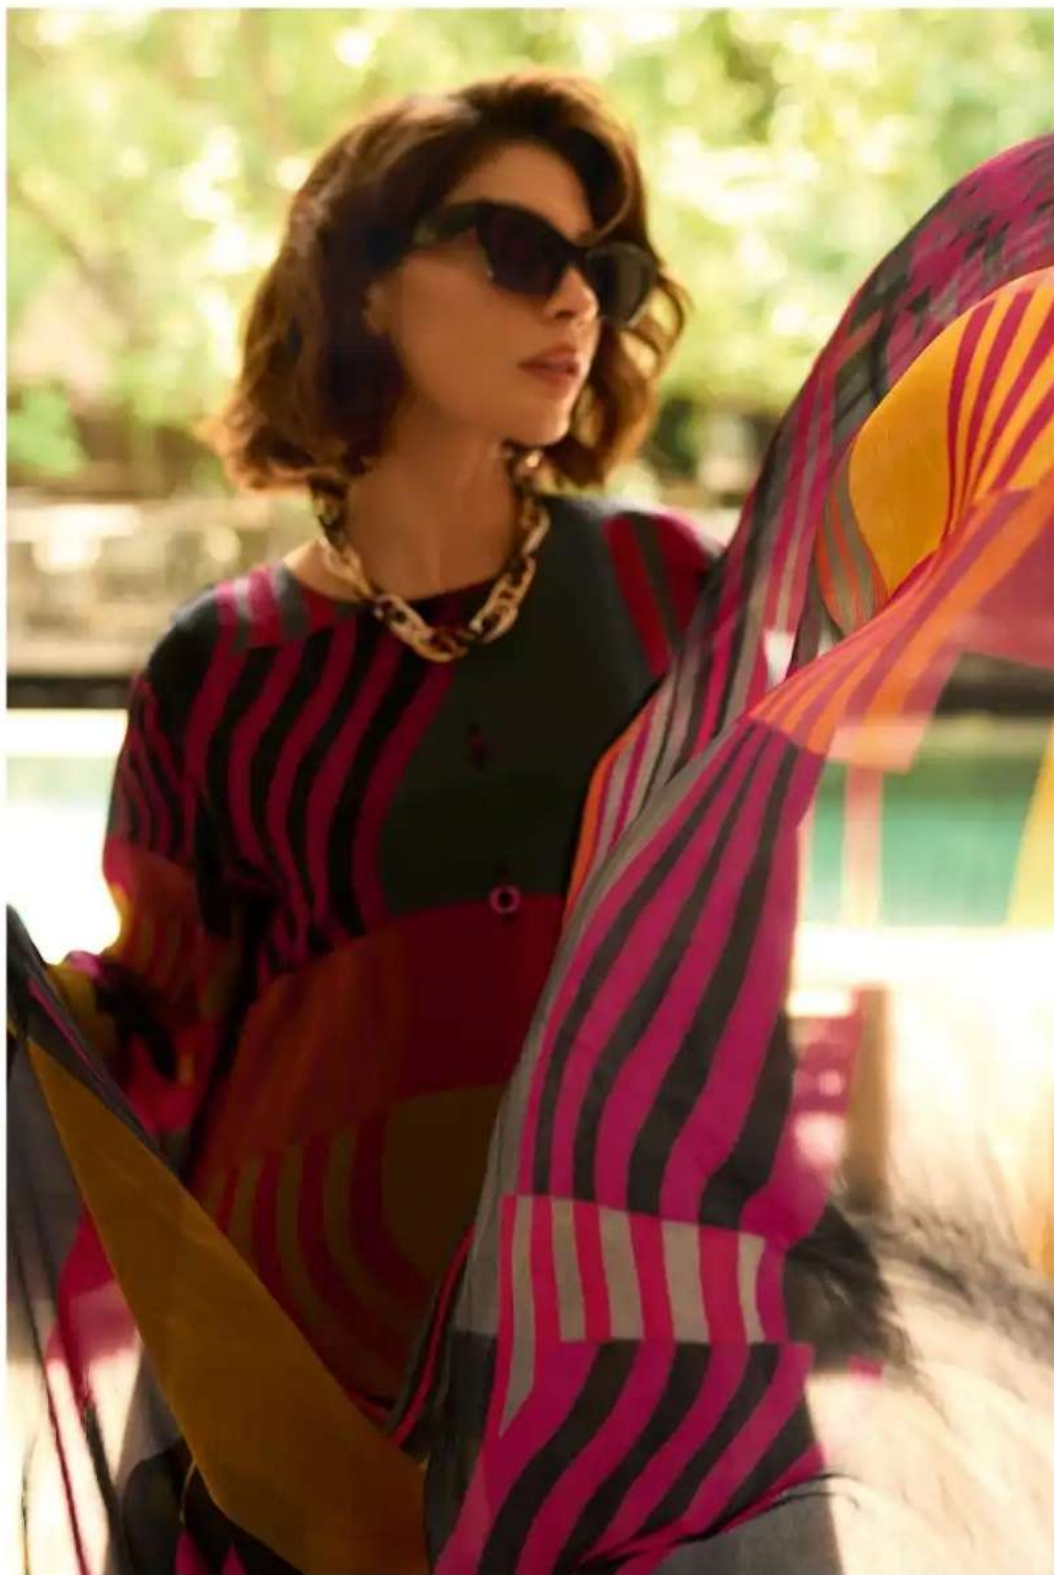

TPS-01

TPS-01

TPS-02

VARSHAA

The **PRINT** *stories*
Rockstar

TPS-01

TPS-02

DESCRIPTION

TOP

ROYAL SILK DIGITALLY PRINTED

-

DUPATTA

VISCOSE CHINNON CHIFFON DIGITALLY PRINTED
WITH ADDED TASSELS

-

BOTTOM

MATTE SATIN SOLID.