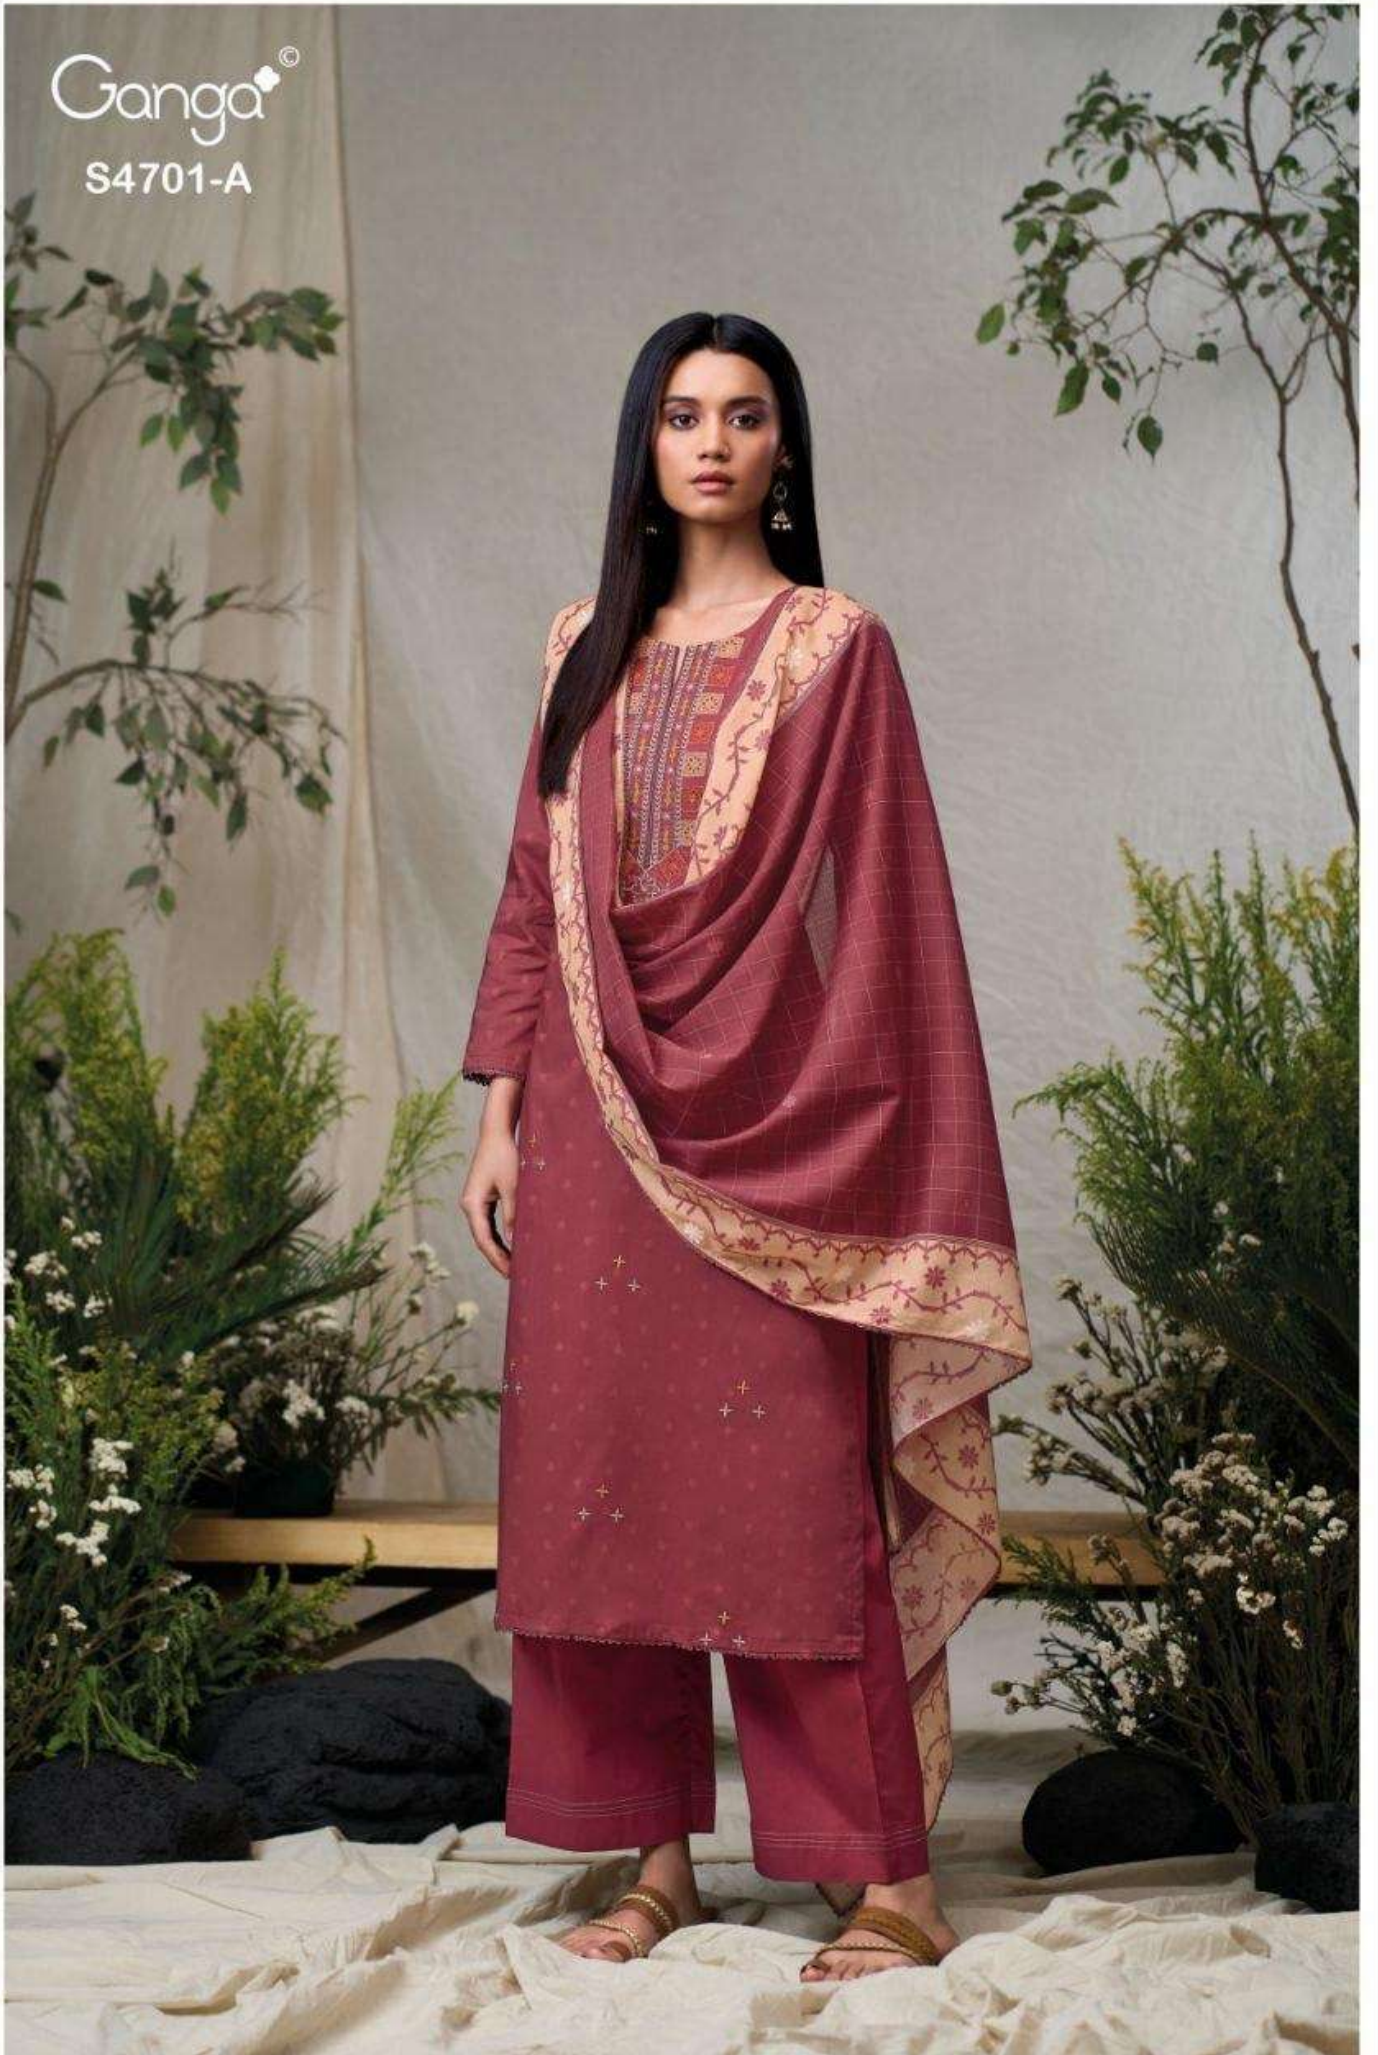

Ganga®

S4701-A