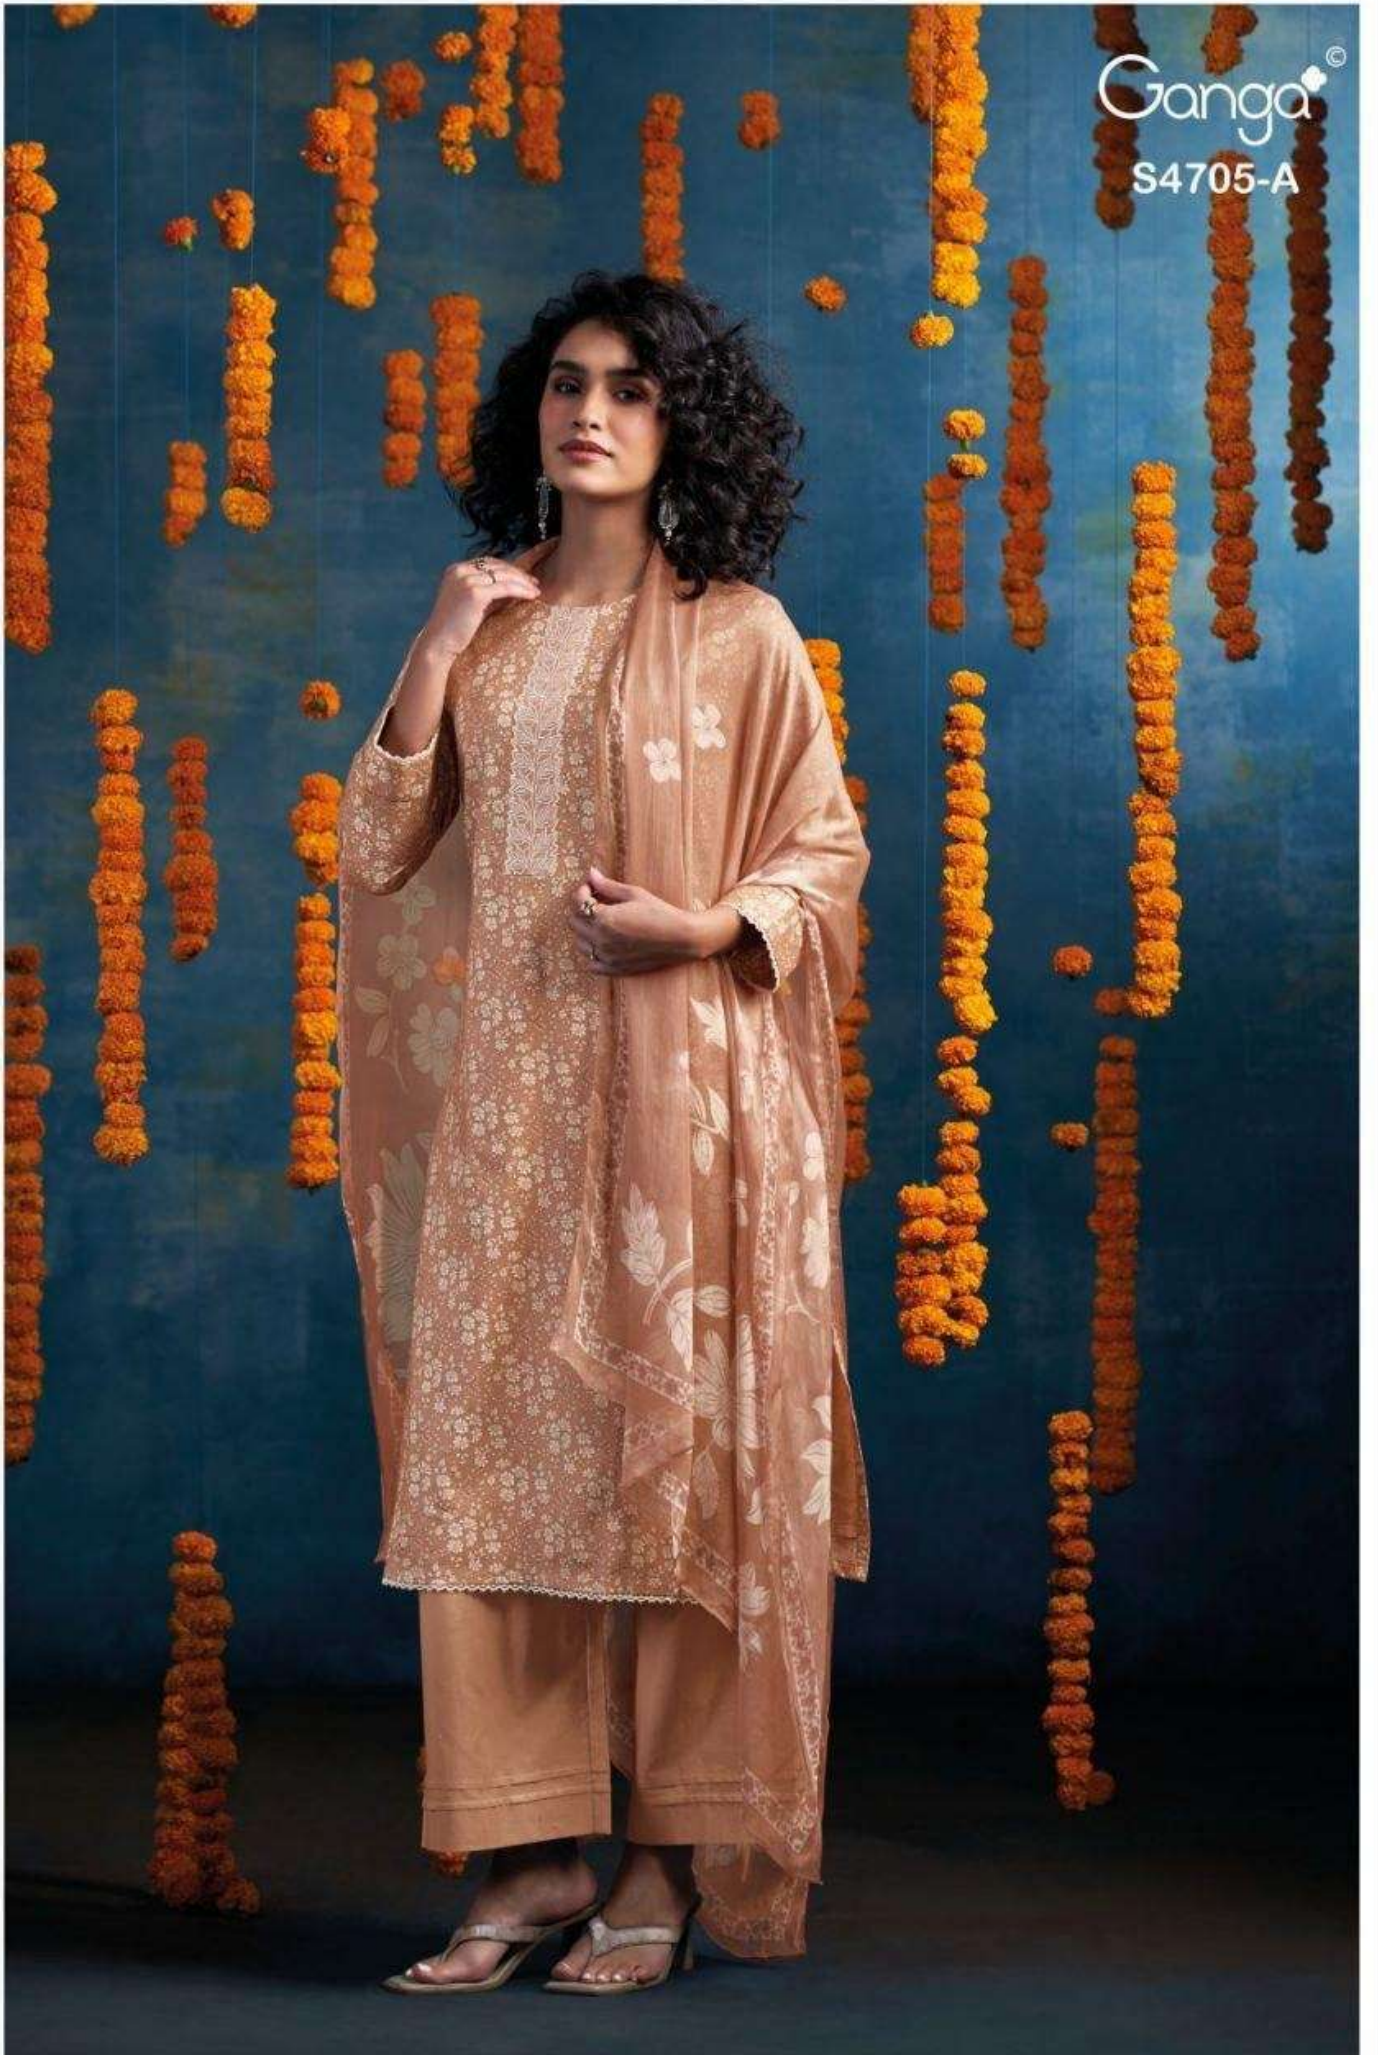

Ganga[®]
S4705-A

Ganga[®]
S4705-C

Ganga[®]

S4705-C

S4705-A

S4705-B

S4705-C

S4705-D

Athena
S4705

—DESCRIPTION—

~TOP~

PREMIUM COTTON PRINTED WITH EMBROIDERY,
CROCHET LACE ON DAMAN & SLEEVES.

~BOTTOM~

PREMIUM COTTON SOLID COLOR

~DUPATTA~

PREMIUM PURE CHIFFON PRINTED.