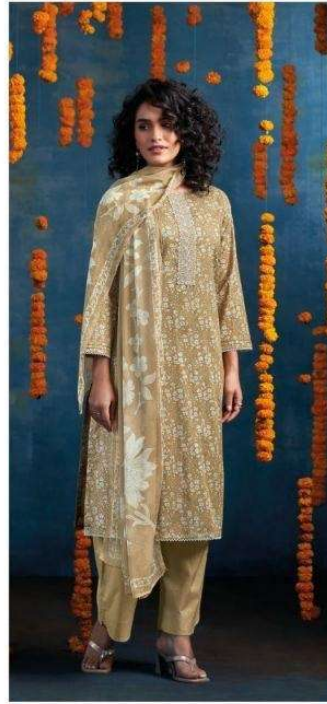

Ganga[®]
S4705-A

Ganga[®]
S4705-C

Ganga[®]

S4705-C

S4705-A

S4705-B

S4705-C

S4705-D

Athena
S4705

—DESCRIPTION—

~TOP~

PREMIUM COTTON PRINTED WITH EMBROIDERY,
CROCHET LACE ON DAMAN & SLEEVES.

~BOTTOM~

PREMIUM COTTON SOLID COLOR

~DUPATTA~

PREMIUM PURE CHIFFON PRINTED.