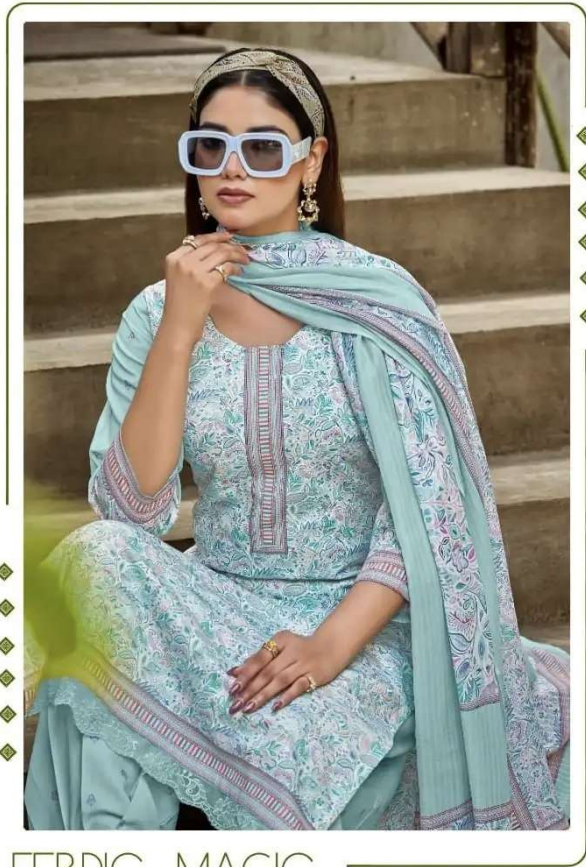

FEBRIC MAGIC

SMOOTH AND STYLIST

ROYAL ELEGANCE

FEBRIC MAGIC

Rivāā

D.4135-A

DAZZLING DIVA

Fabric Quality

:TOP:

**COTTON DIGITAL PRINT.
WITH DAMAN EMBROIDERY LACE.**

:BOTTOM:

COTTON DIGITAL PRINT.

:DUPATTA:

VOIL PATTERN DIGITAL PRINT.