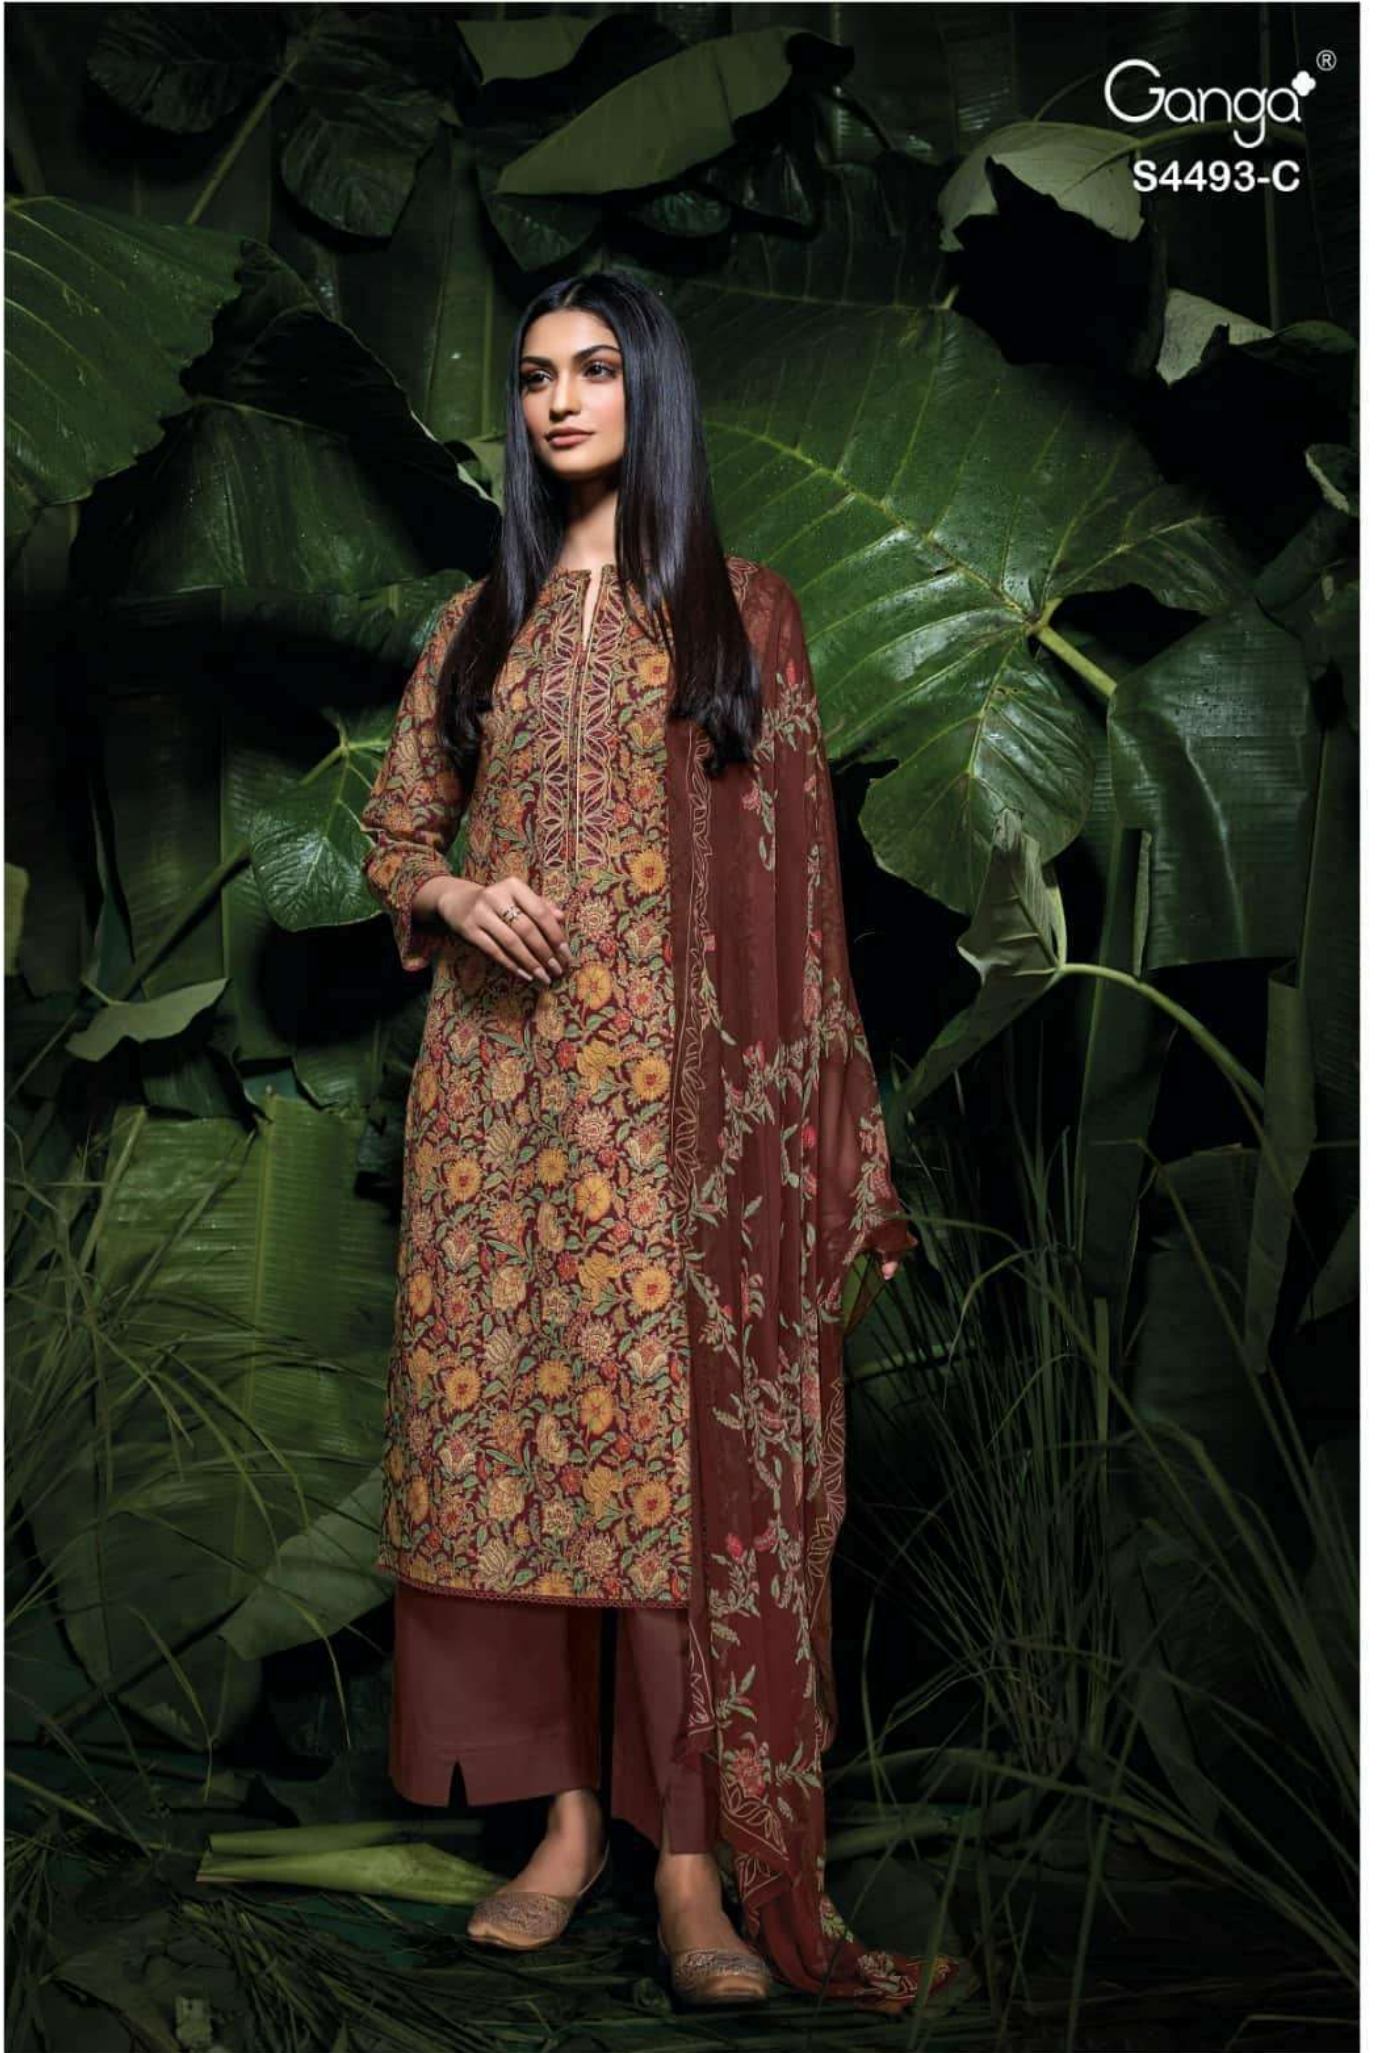

Ganga®
S4493-C