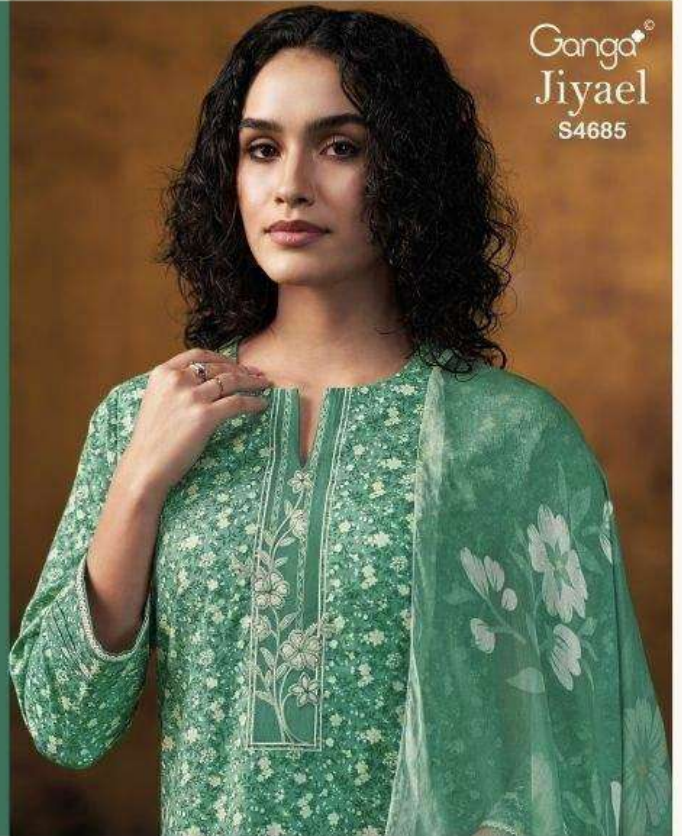

Ganga[®]
S4685-C

Ganga®

Ganga®
Jiyael
S4685

Jiyael
S4685

DESCRIPTION

~TOP~

PREMIUM COTTON PRINTED WITH EMBROIDERY,
CROCHET LACE ON DAMAN & SLEEVES.

~BOTTOM~

PREMIUM COTTON SOLID COLOR.

~DUPATTA~

PREMIUM PURE CHIFFON PRINTED.

Ganga[®]

S4685-B

S4685-A

S4685-B

S4685-C