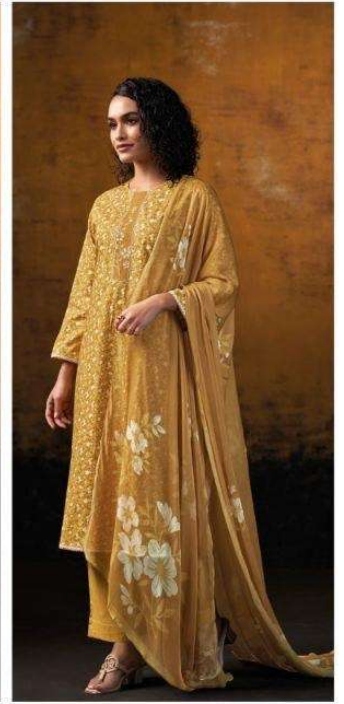

Ganga[®]
S4685-C

Ganga®

Ganga®
Jiyael
S4685

Jiyael
S4685

DESCRIPTION

~TOP~

PREMIUM COTTON PRINTED WITH EMBROIDERY,
CROCHET LACE ON DAMAN & SLEEVES.

~BOTTOM~

PREMIUM COTTON SOLID COLOR.

~DUPATTA~

PREMIUM PURE CHIFFON PRINTED.

Ganga[®]

S4685-B

S4685-A

S4685-B

S4685-C