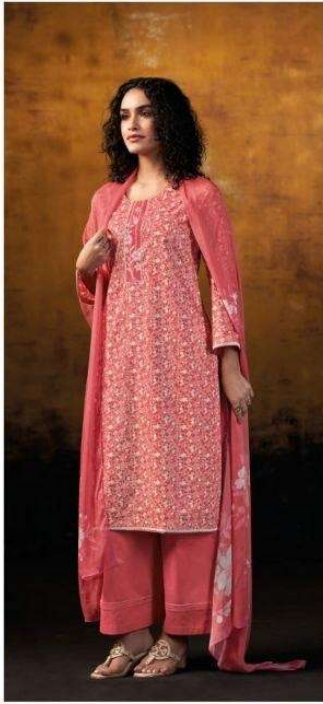

Ganga[®]
S4685-C

Ganga®

Ganga®
Jiyael
S4685

Jiyael
S4685

DESCRIPTION

~TOP~

PREMIUM COTTON PRINTED WITH EMBROIDERY,
CROCHET LACE ON DAMAN & SLEEVES.

~BOTTOM~

PREMIUM COTTON SOLID COLOR.

~DUPATTA~

PREMIUM PURE CHIFFON PRINTED.

Ganga[®]

S4685-B

S4685-A

S4685-B

S4685-C