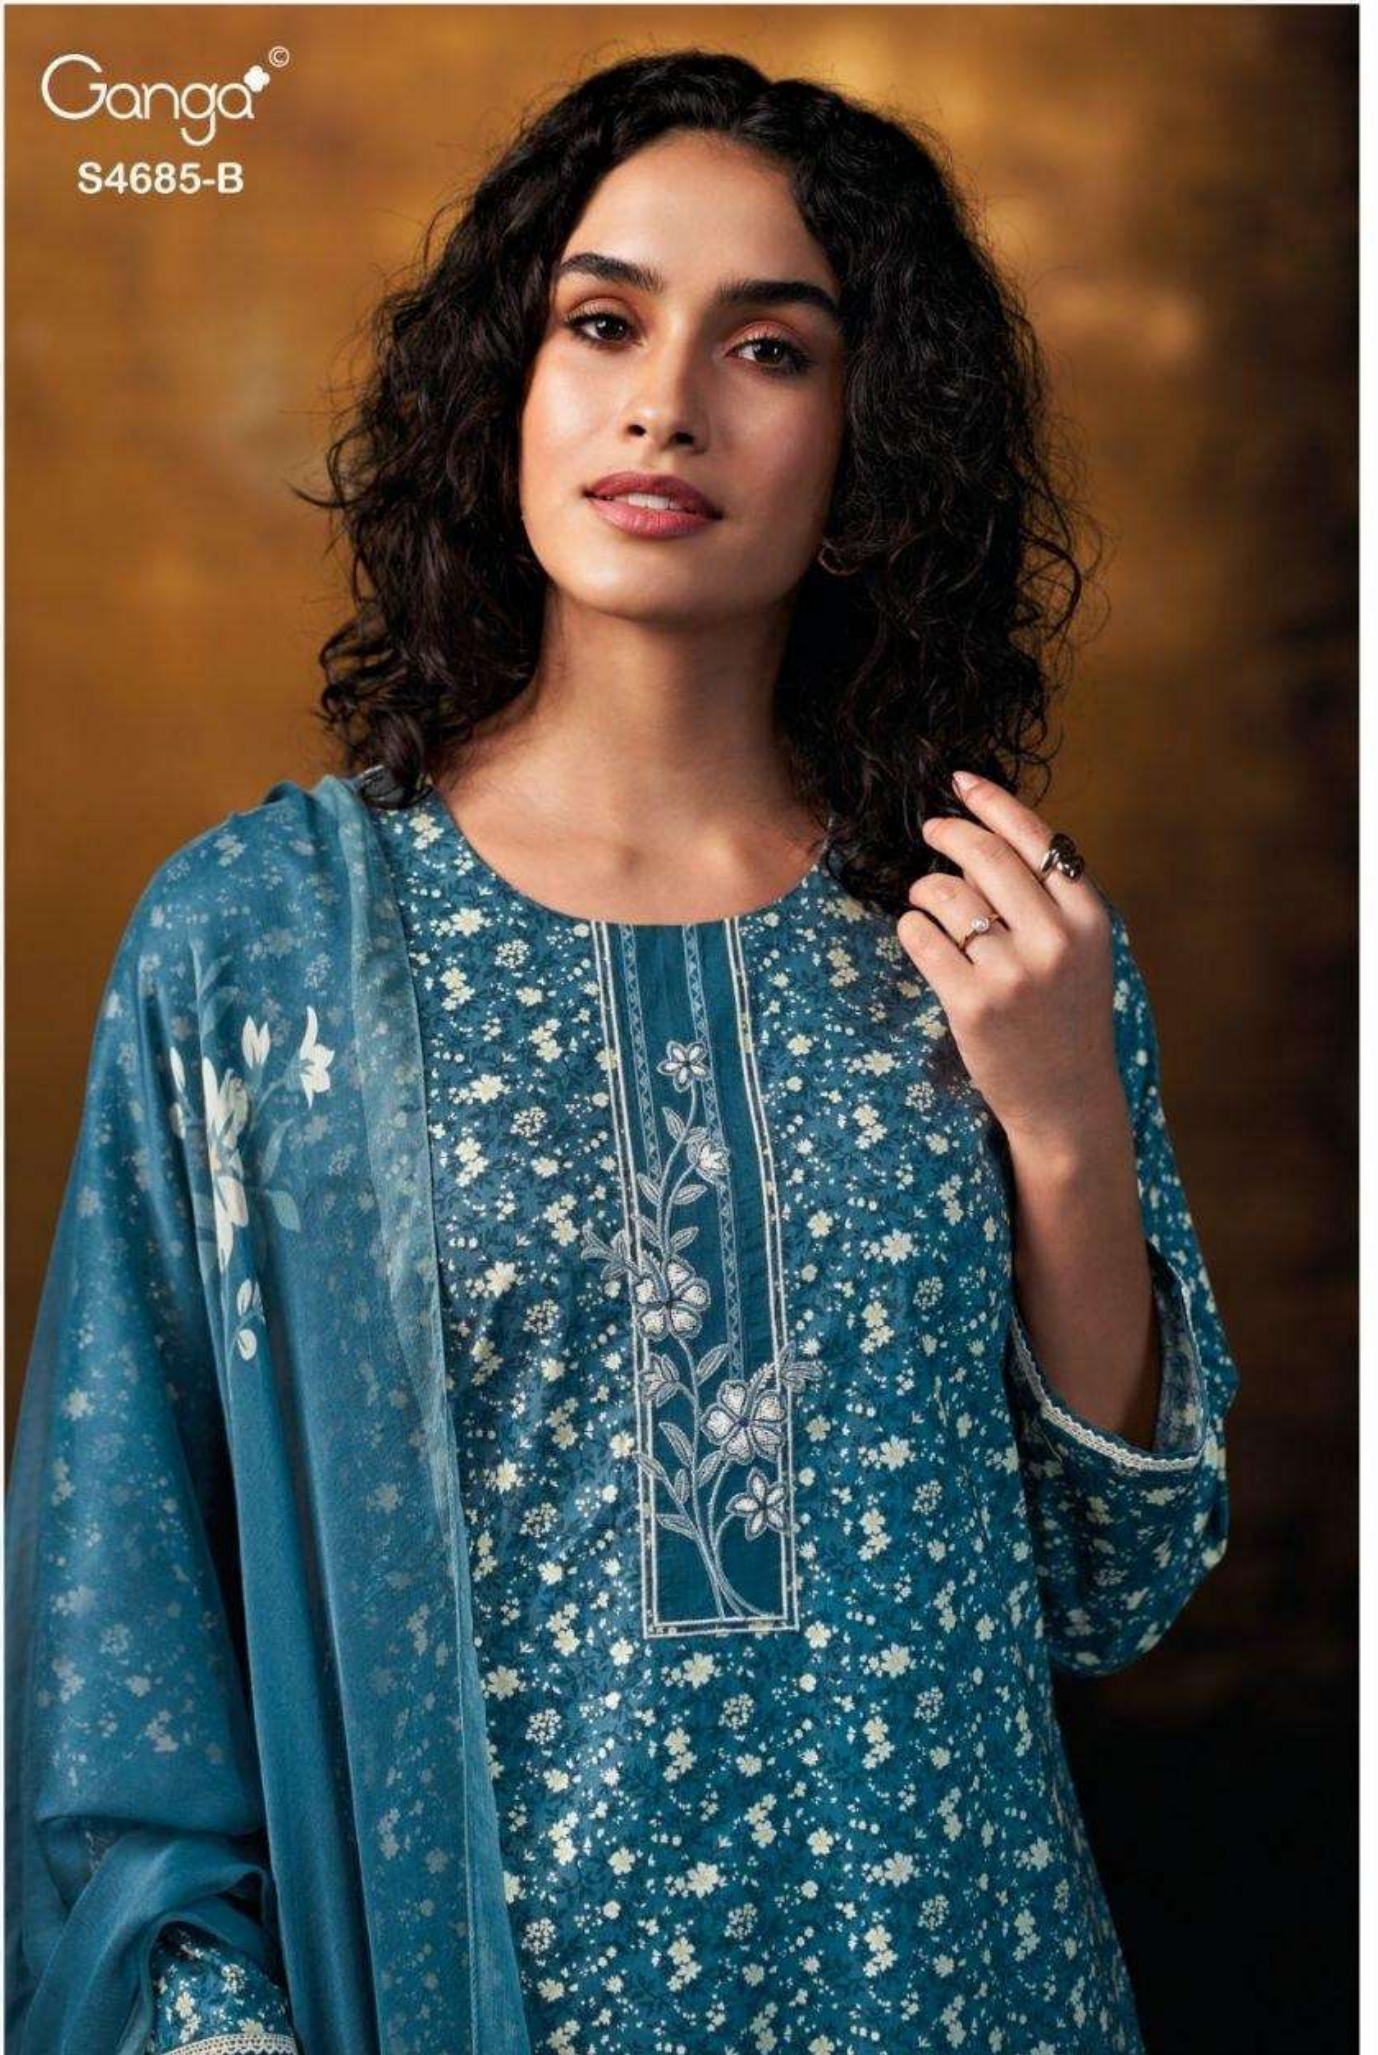

Ganga®

S4685-B