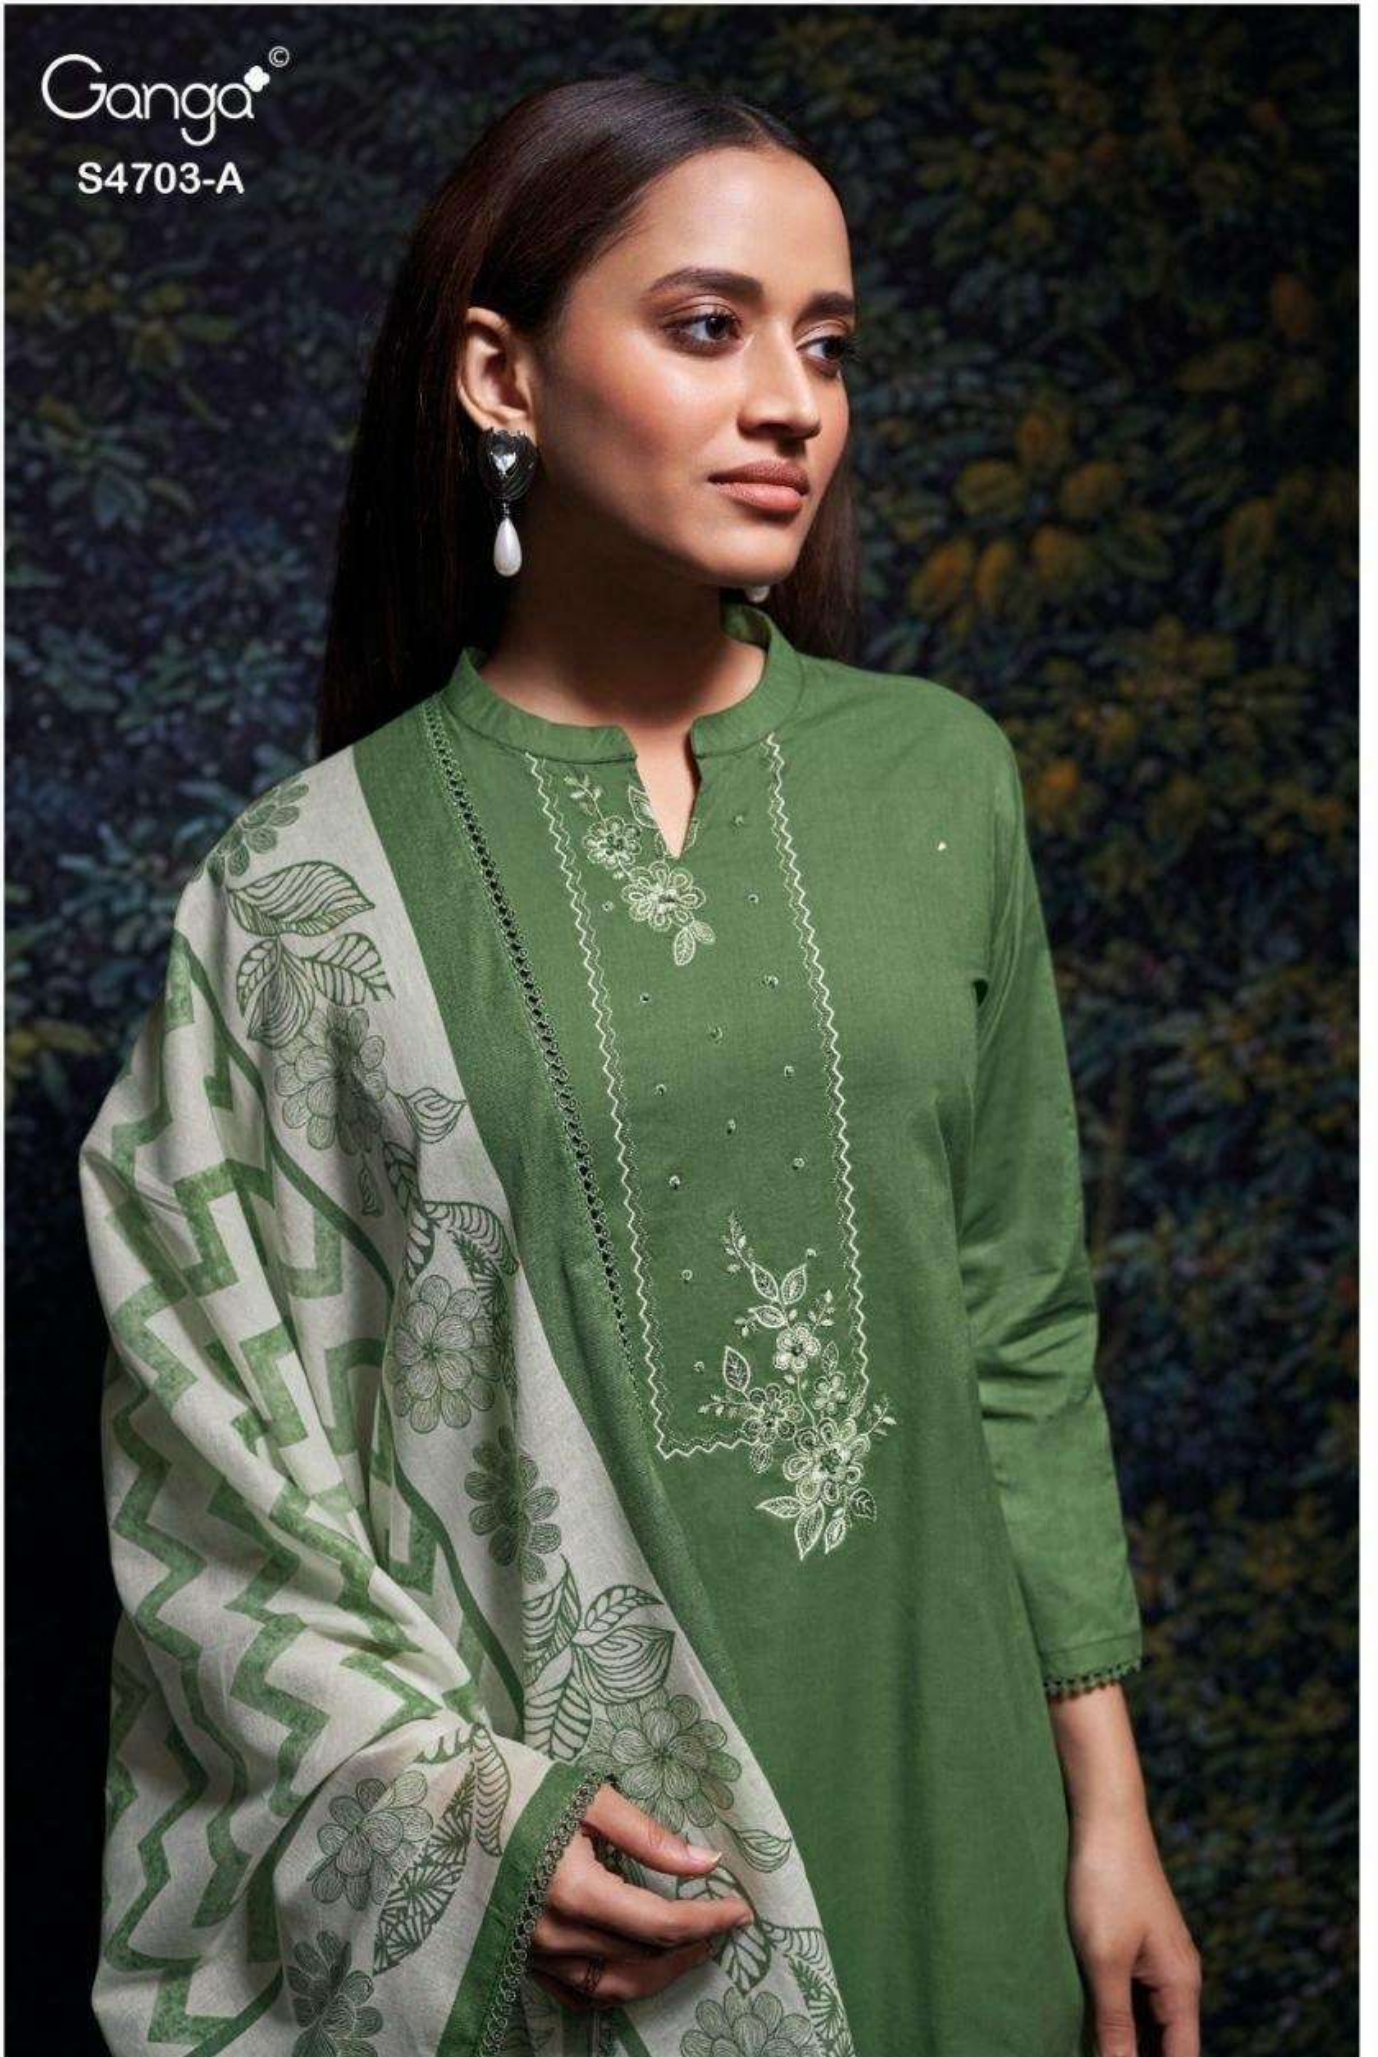

Ganga®

S4703-A