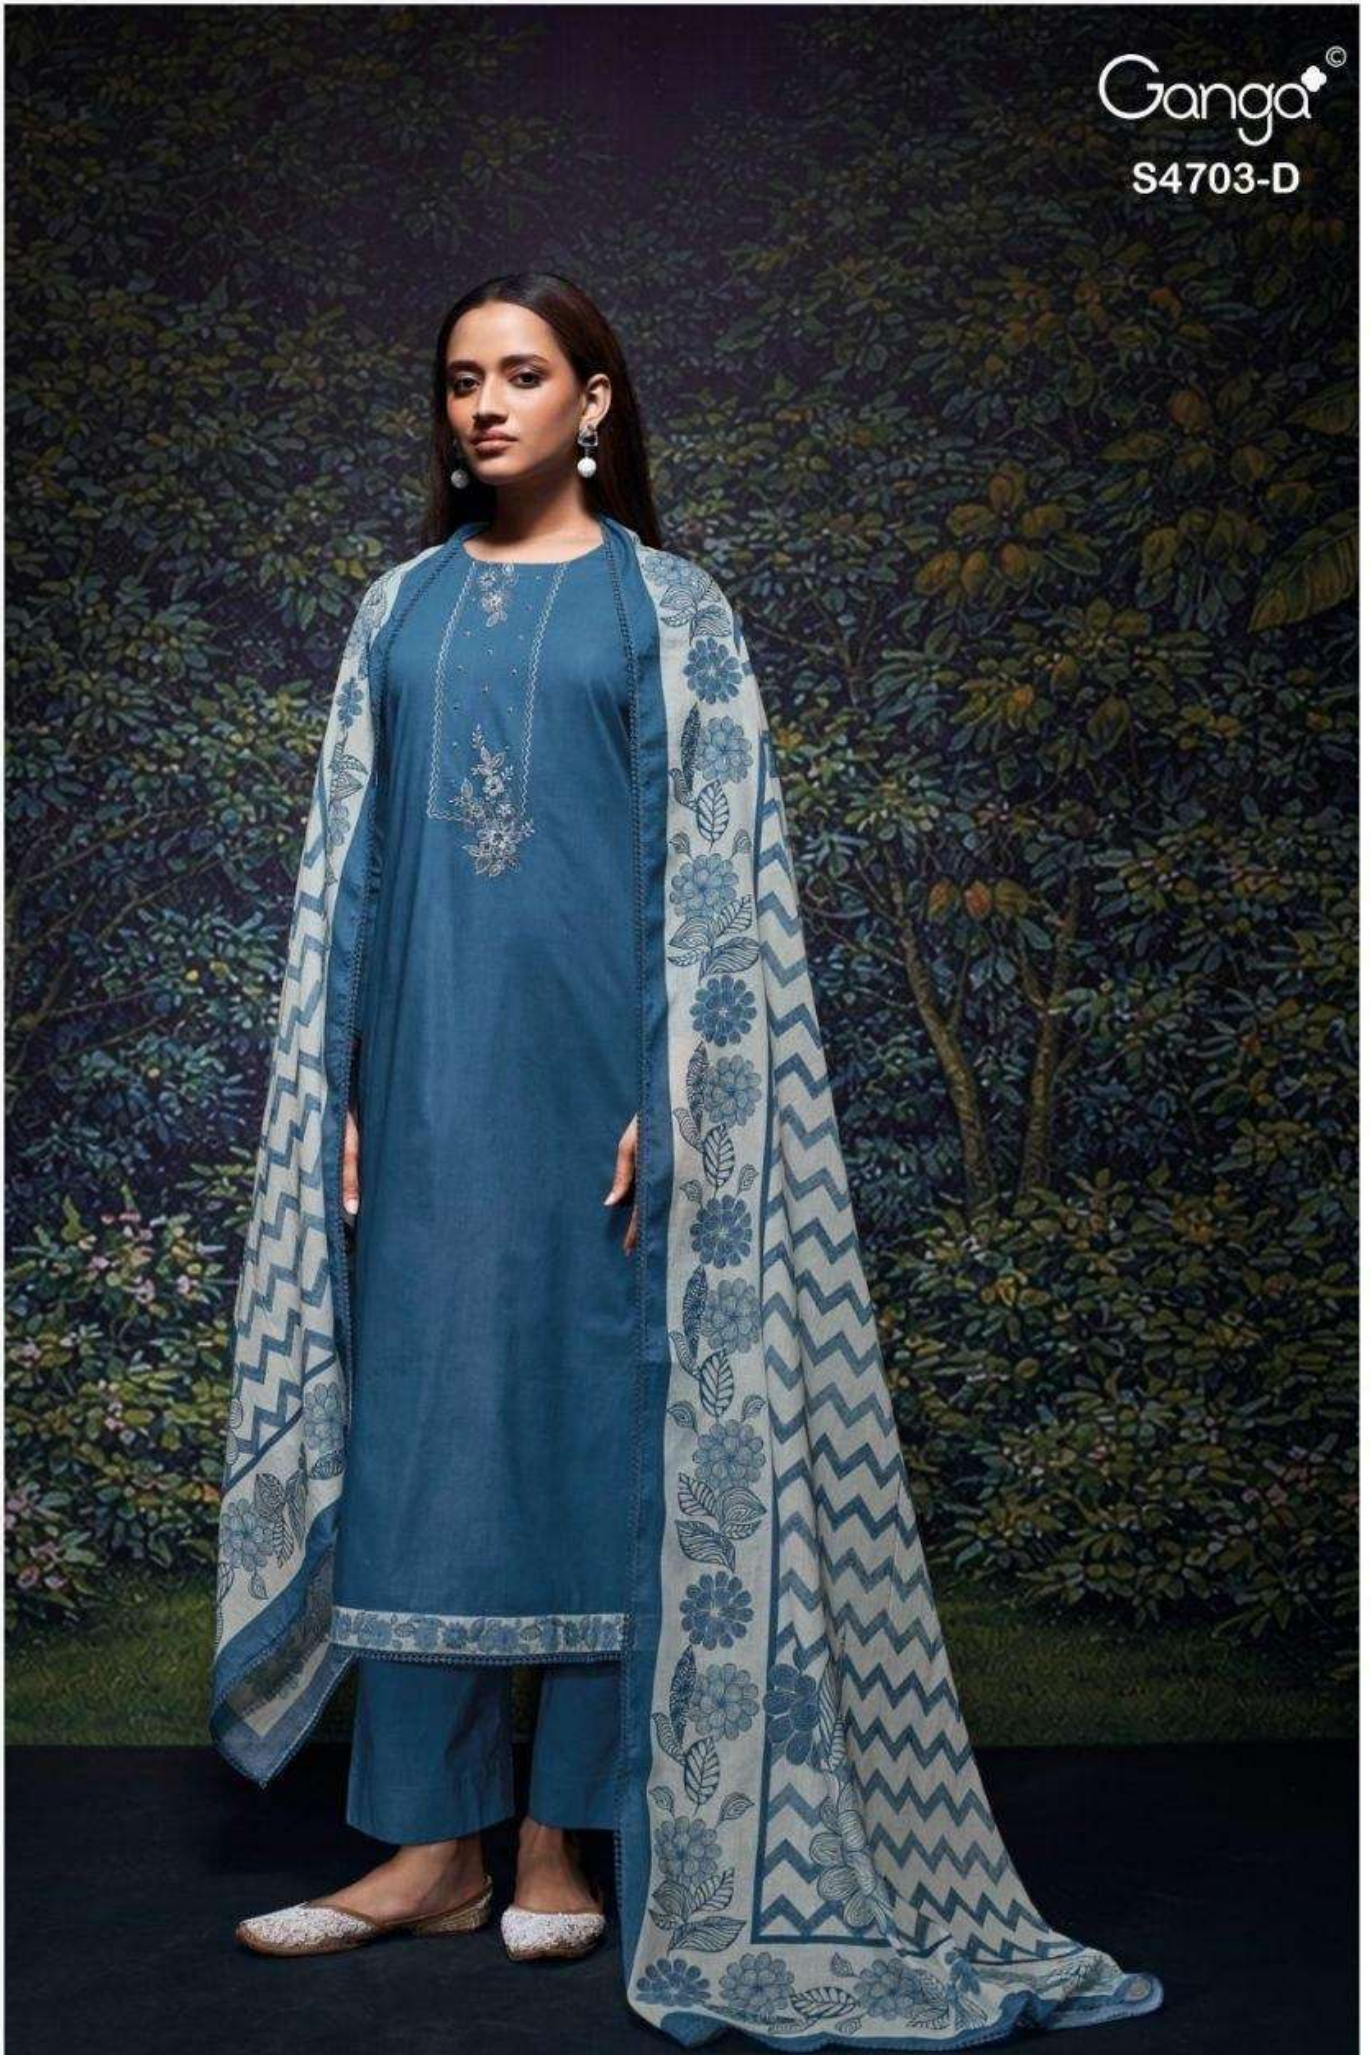

Ganga®

S4703-D