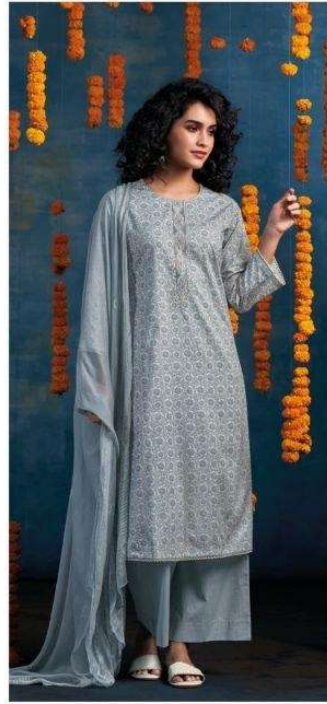

Ganga[®]

S4781-B

Ganga[®]

S4781-A

S4781-A

S4781-B

S4781-C

S4781-D

~TOP~

PREMIUM COTTON PRINTED WITH EMBROIDERY,
CROCHET LACE ON DAMAN & SLEEVES.

~BOTTOM~

PREMIUM COTTON SOLID COLOR.

~DUPATTA~

PREMIUM PURE CHIFFON PRINTED.

Ganga[®]

S4781-B