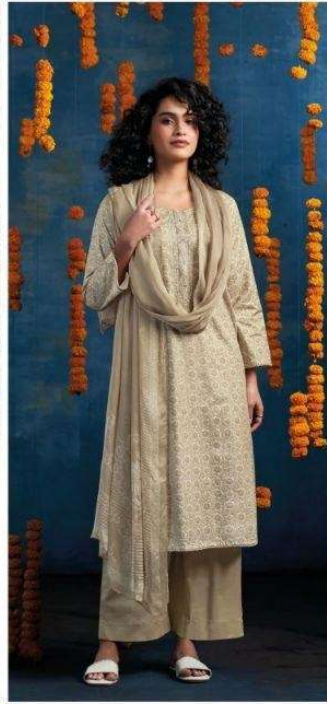

Ganga[®]

S4781-B

Ganga[®]

S4781-A

S4781-A

S4781-B

S4781-C

S4781-D

Ganga®
Elise
S4781- A/B/C/D

Ganga[®]

S4781-A

Ganga[®]
Elise
S4781

Ganga®

Elise
S4781

Ganga®
Elise
S4781

DESCRIPTION

~TOP~

PREMIUM COTTON PRINTED WITH EMBROIDERY,
CROCHET LACE ON DAMAN & SLEEVES.

~BOTTOM~

PREMIUM COTTON SOLID COLOR.

~DUPATTA~

PREMIUM PURE CHIFFON PRINTED.

Ganga[®]

S4781-B