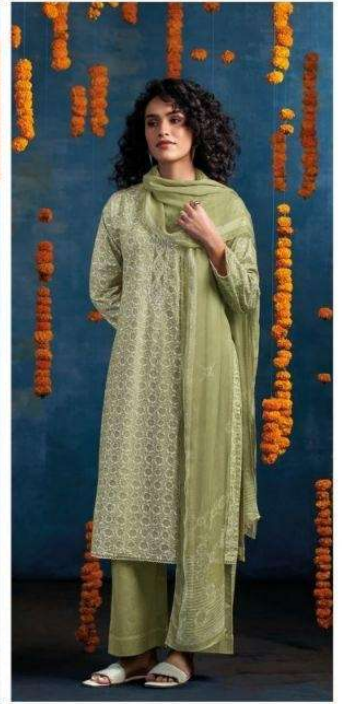

Ganga[®]

S4781-B

Ganga[®]

S4781-A

S4781-A

S4781-B

S4781-C

S4781-D

Ganga®
Elise
S4781- A/B/C/D

Ganga[®]

S4781-A

Ganga[®]
Elise
S4781

Ganga®

Elise
S4781

Ganga®
Elise
S4781

DESCRIPTION

~TOP~

PREMIUM COTTON PRINTED WITH EMBROIDERY,
CROCHET LACE ON DAMAN & SLEEVES.

~BOTTOM~

PREMIUM COTTON SOLID COLOR.

~DUPATTA~

PREMIUM PURE CHIFFON PRINTED.

Ganga[®]

S4781-B