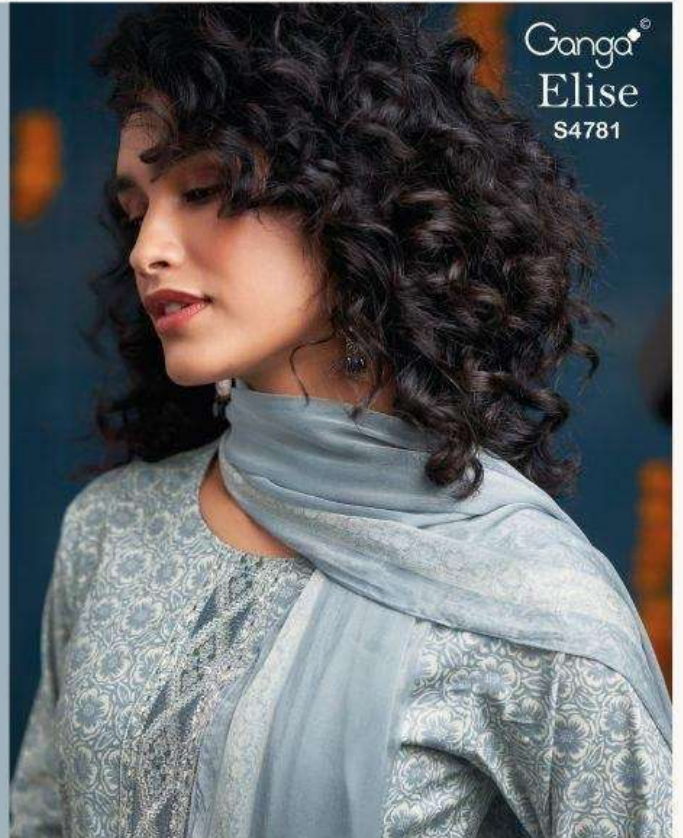

Ganga®

Elise
S4781

Ganga®
Elise
S4781

DESCRIPTION

~TOP~

PREMIUM COTTON PRINTED WITH EMBROIDERY,
CROCHET LACE ON DAMAN & SLEEVES.

~BOTTOM~

PREMIUM COTTON SOLID COLOR.

~DUPATTA~

PREMIUM PURE CHIFFON PRINTED.