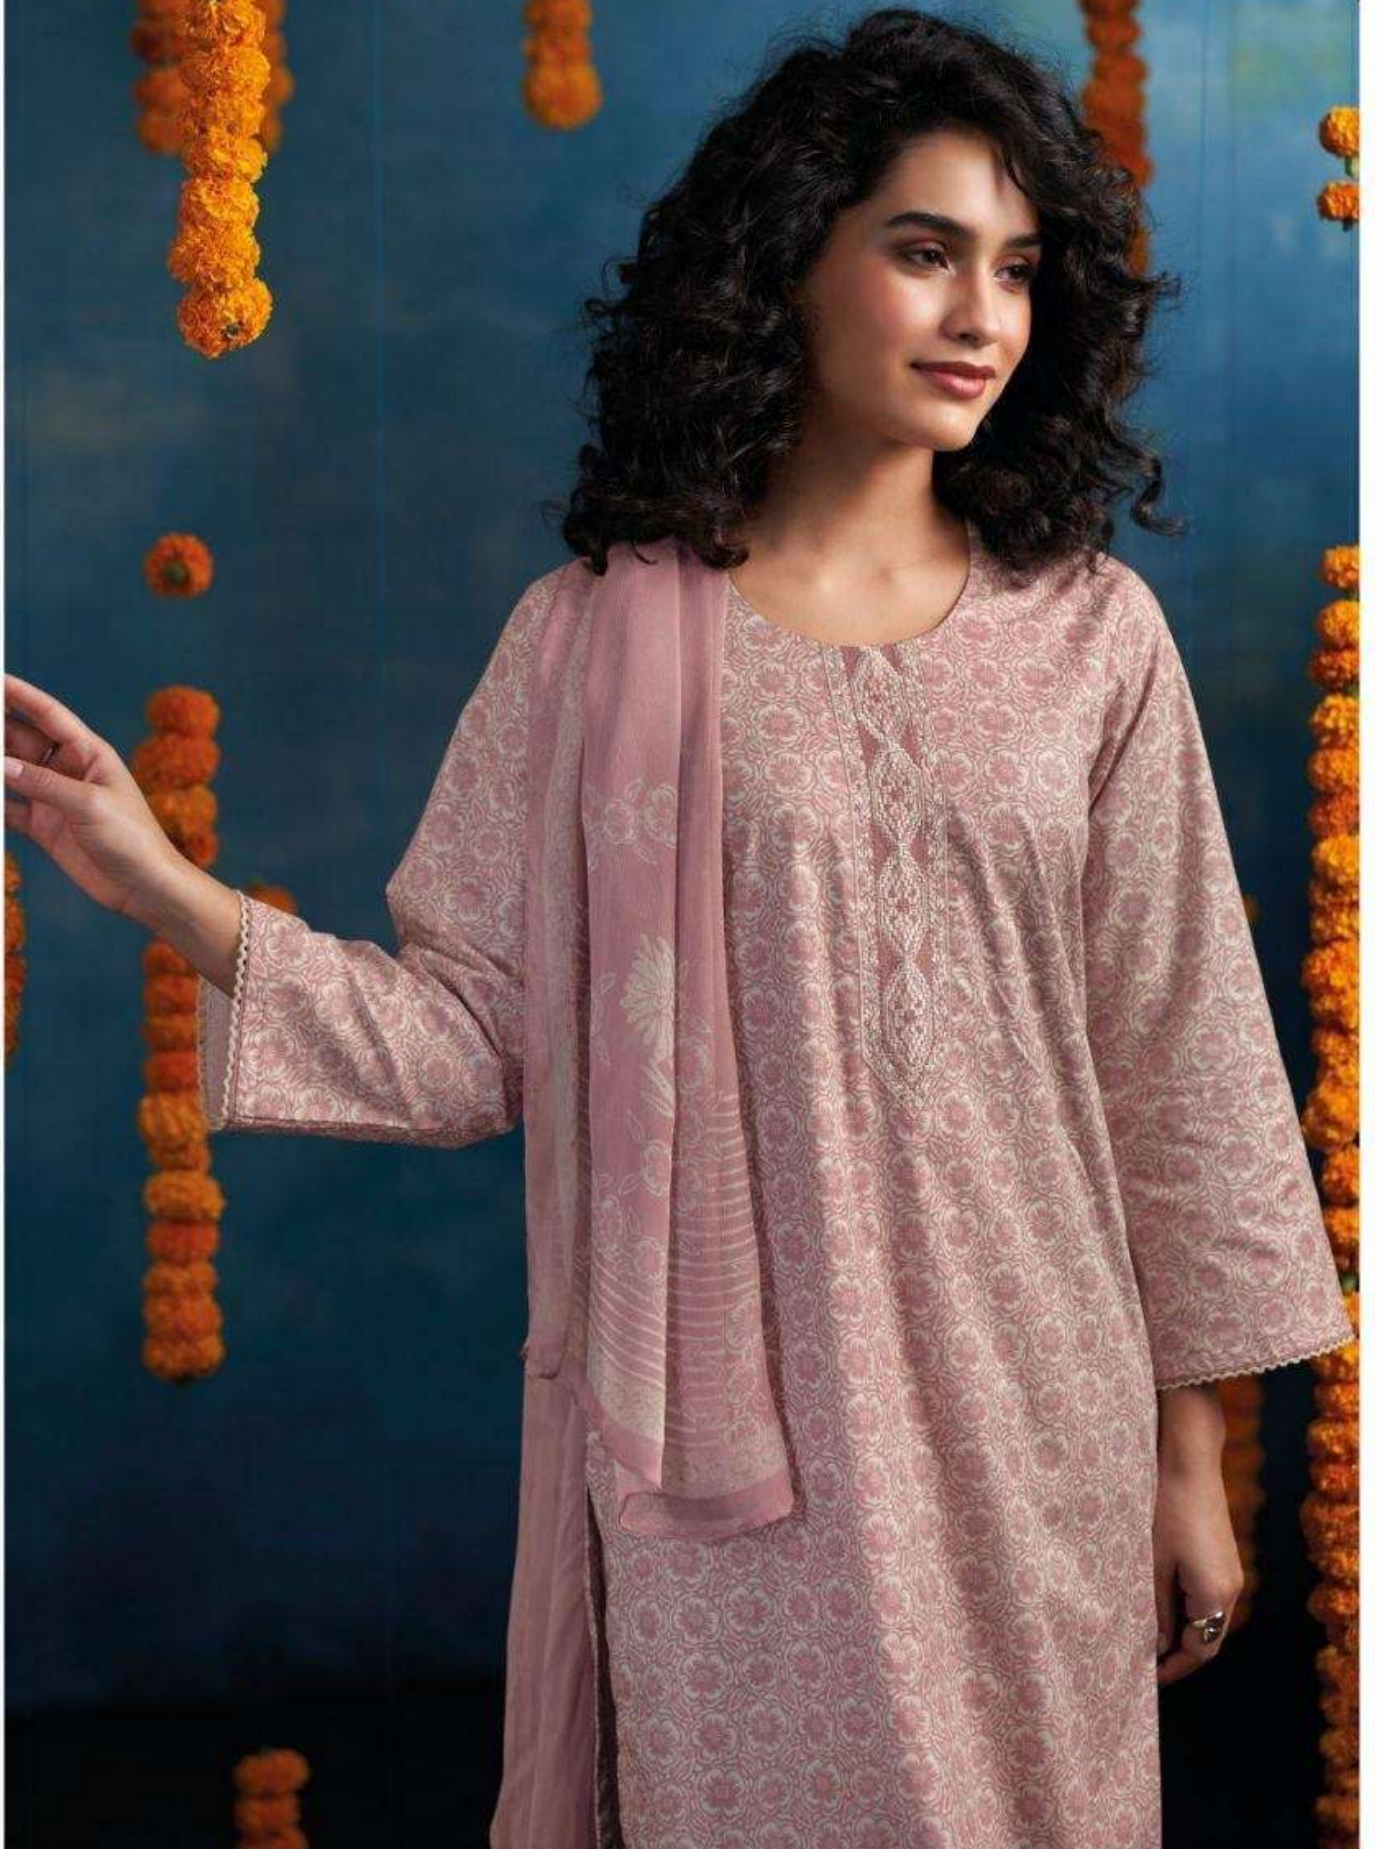

Ganga[®]

S4781-B

Ganga[®]

S4781-A

S4781-A

S4781-B

S4781-C

S4781-D

Ganga®
Elise
S4781- A/B/C/D

Ganga[®]

S4781-A

Ganga[®]
Elise
S4781

Ganga®

Elise
S4781

Ganga®
Elise
S4781

DESCRIPTION

~TOP~

PREMIUM COTTON PRINTED WITH EMBROIDERY,
CROCHET LACE ON DAMAN & SLEEVES.

~BOTTOM~

PREMIUM COTTON SOLID COLOR.

~DUPATTA~

PREMIUM PURE CHIFFON PRINTED.

Ganga[®]

S4781-B