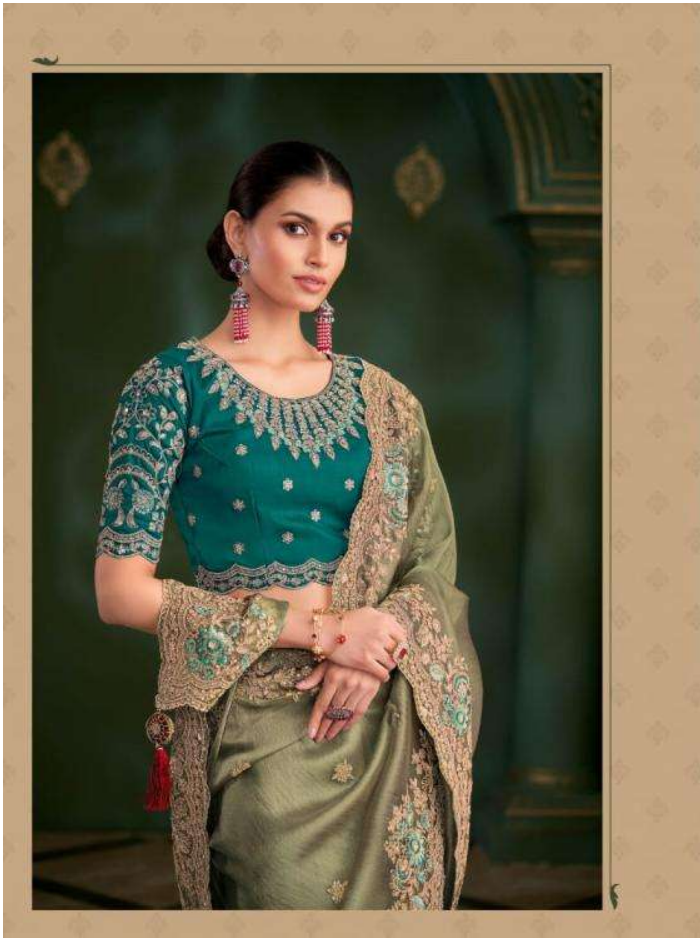

SRV-206 B

SRV-211 B

SRV-212 A

SRV-212 B

**TFH**  
THE FASHION HUB

SRV-211 A

TFH  
THE FASHION HUB

SRV-206 B

**TFH**  
THE FASHION HUB

SRV-211 B

**TFH**  
THE FASHION HUB

SRV-205 B

TFH  
THE FASHION HUB

SRV-207 A

TFH  
THE FASHION HUB

SRV-206 A

TFH  
THE FASHION HUB

SRV-207 B

**TFH**  
THE FASHION HUB

SRV-205 A

**Fabric Details (UNSTICHED WORK BORDER & BLOUSE)****(Unstitched Blouse)**

Red Shining Silk Georgette Saree &amp; Georgette Work Blouse

Red Shining Silk Georgette Saree &amp; Georgette Work Blouse