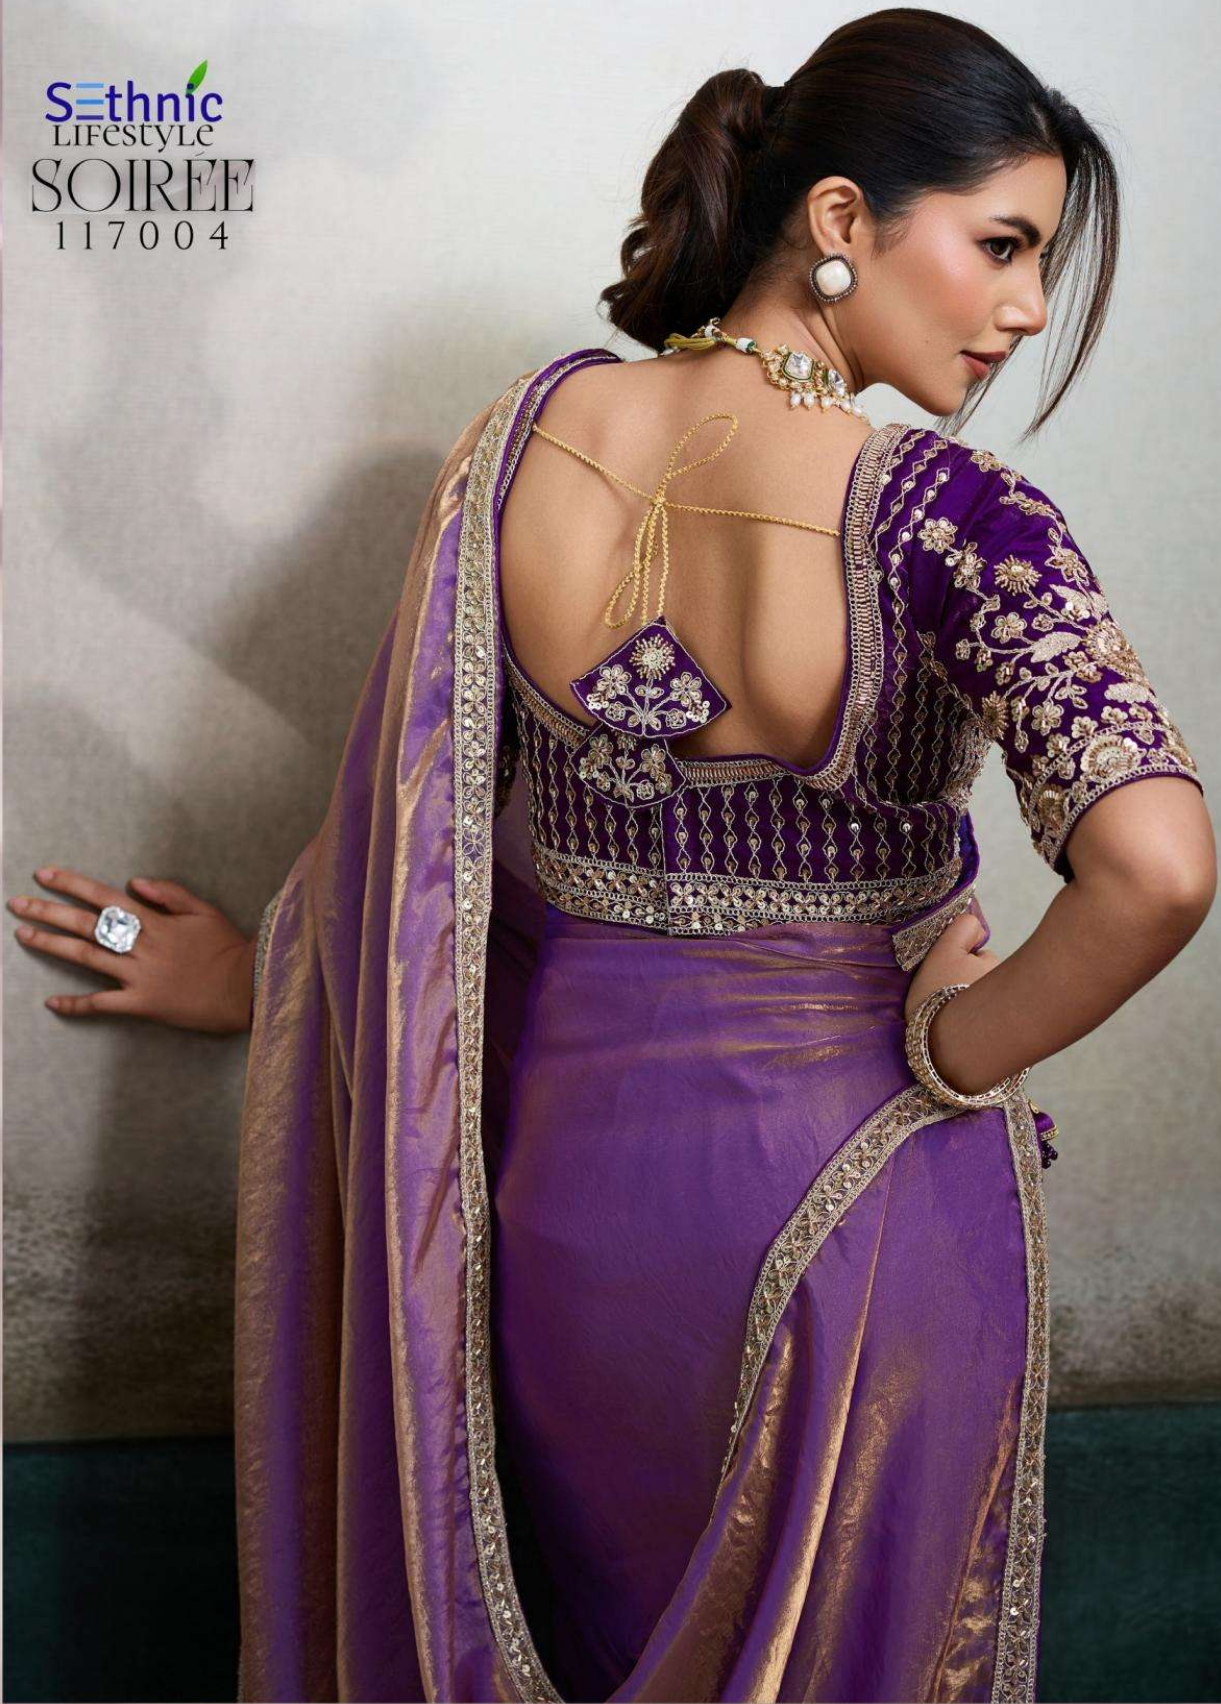

Sethnic
LIFESTYLE
SOIRÉE
117004

Sethnic
LIFESTYLE
SOIRÉE
117004

Sethnic
LIFESTYLE
SOIREE
THE EVENING AFFAIR

Azure Contrast | 117001

A refreshing sky-blue drape paired with a bold midnight-blue blouse for a sophisticated evening look.