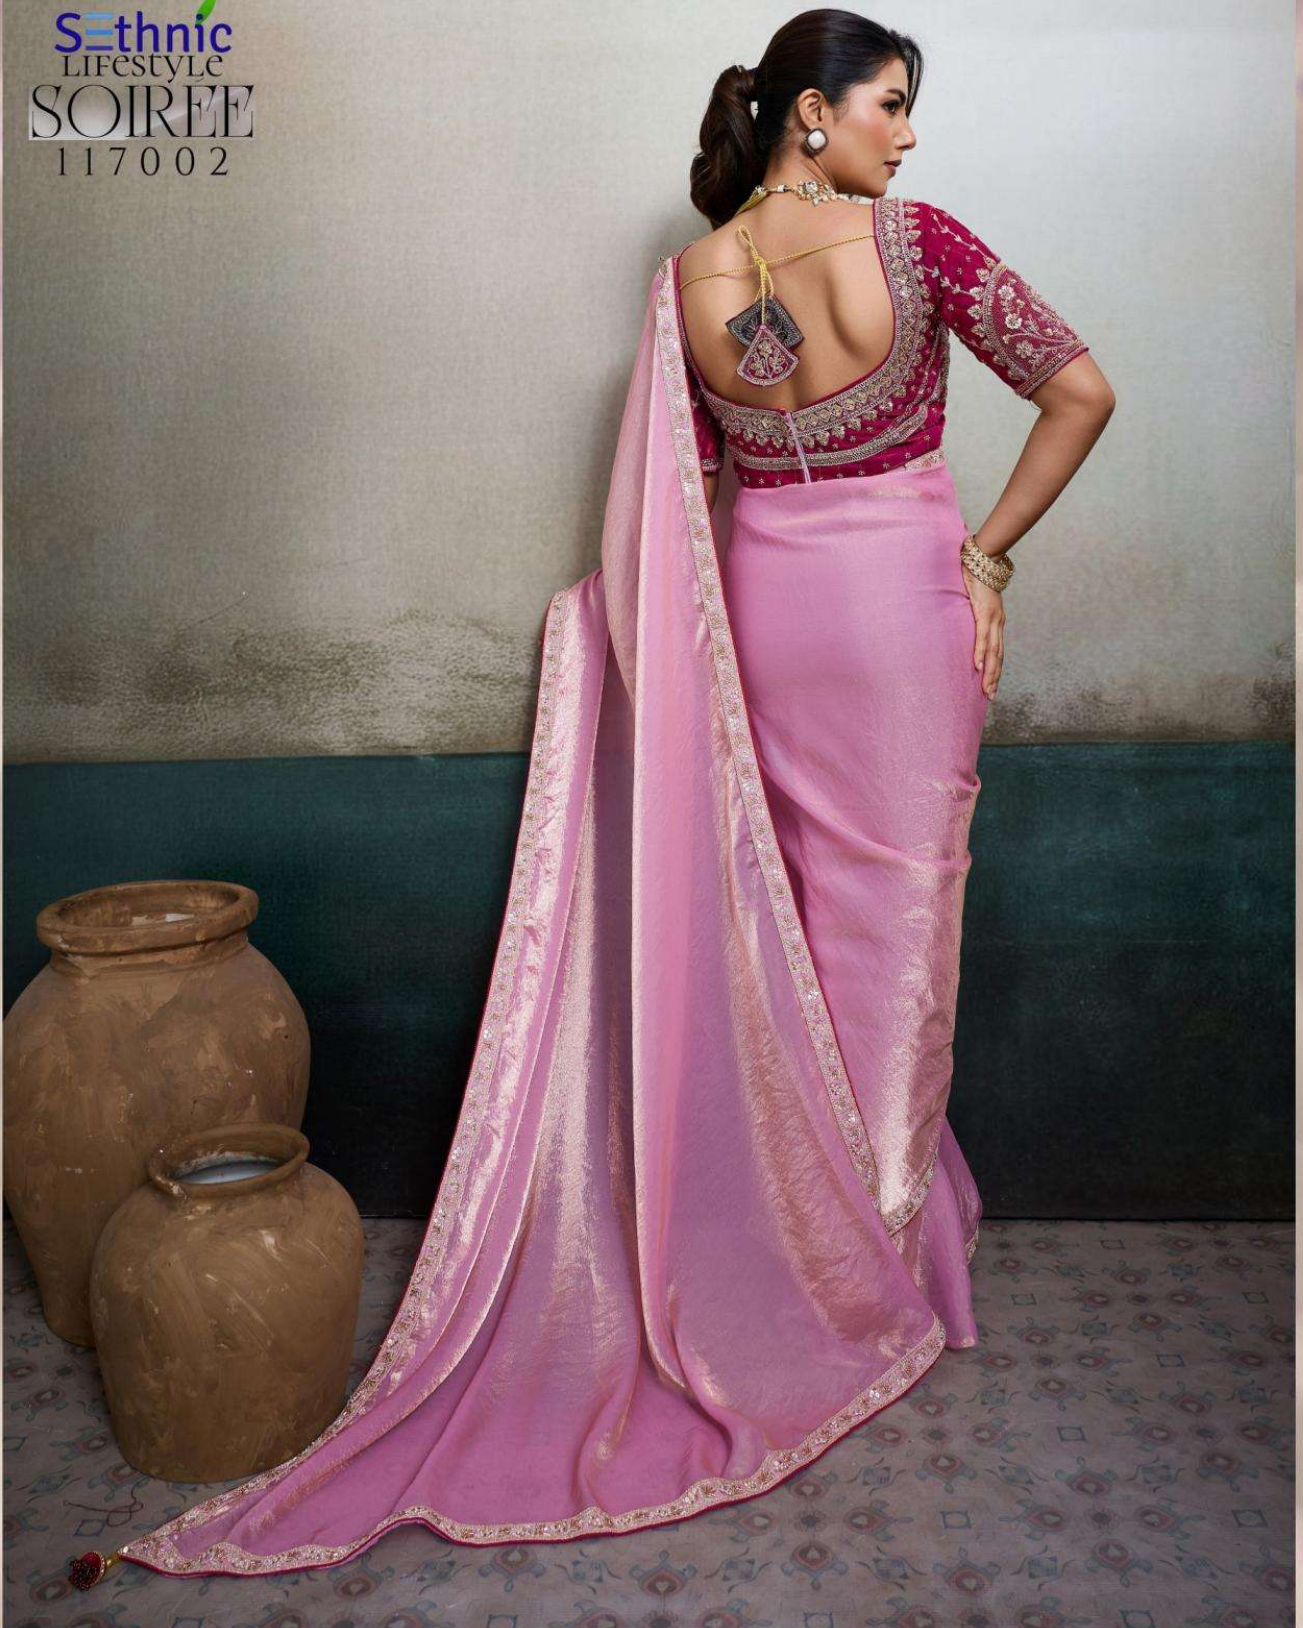

Sethnic
LIFESTYLE
SOIREE
117002