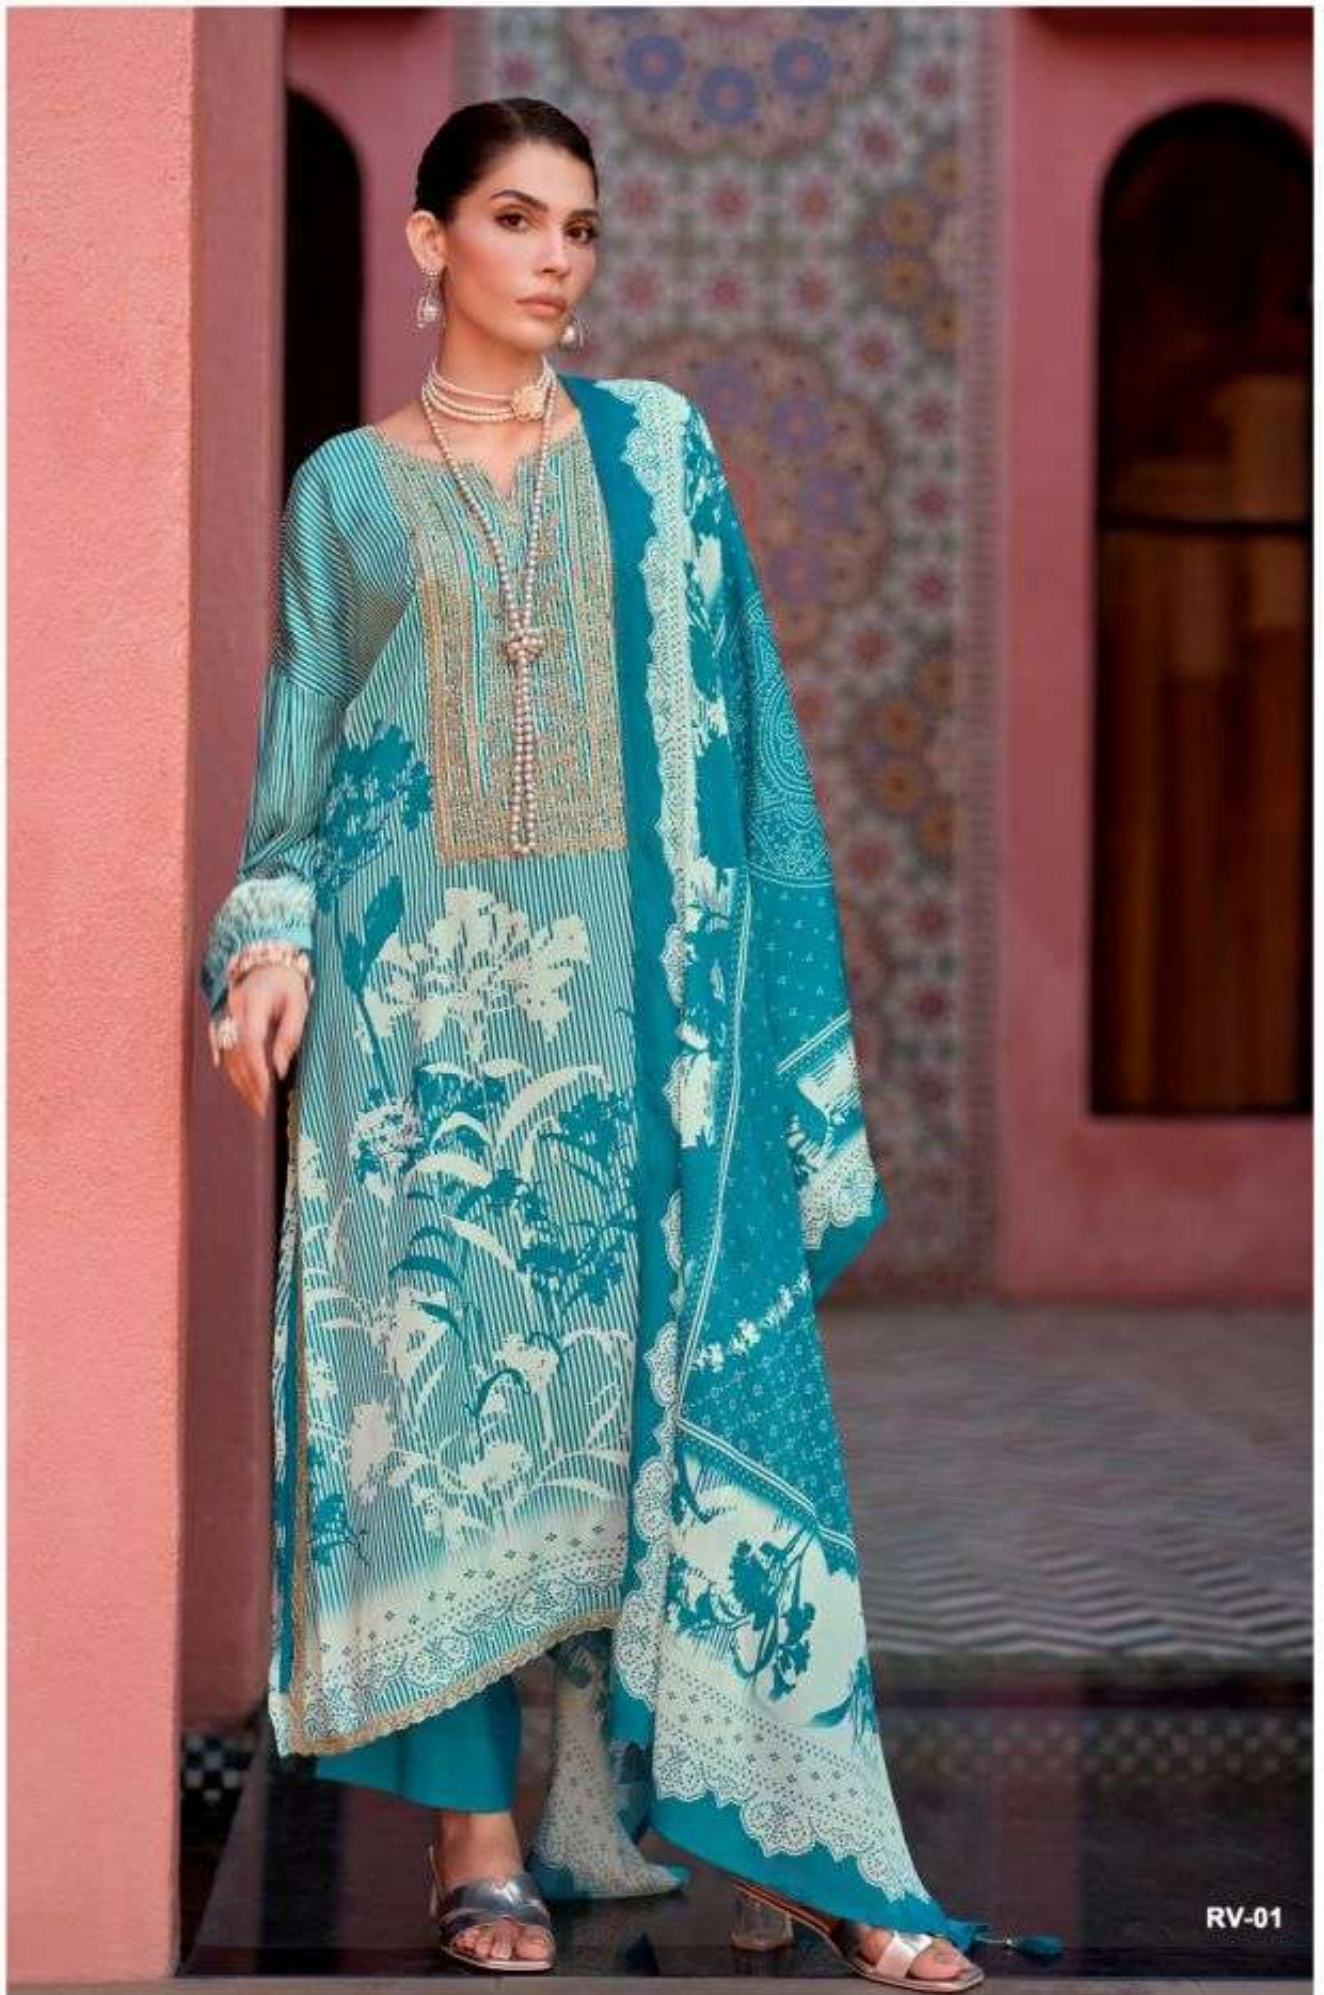

RV-02

VARSHAA
Rivera

RV-01

RV-02

RV-03

RV-04

RV-01

RV-02

DESCRIPTION

TOP

VISCOSE MUSLIN DIGITALLY PRINTED WITH
CORDING EMBROIDERED NECKLINE AND
BORDERS.

-

DUPATTA

VISCOSE MUSLIN DIGITALLY PRINTED WITH
ADDED TASSELS.

-

BOTTOM

MATTES SATIN SOLID

RV-03