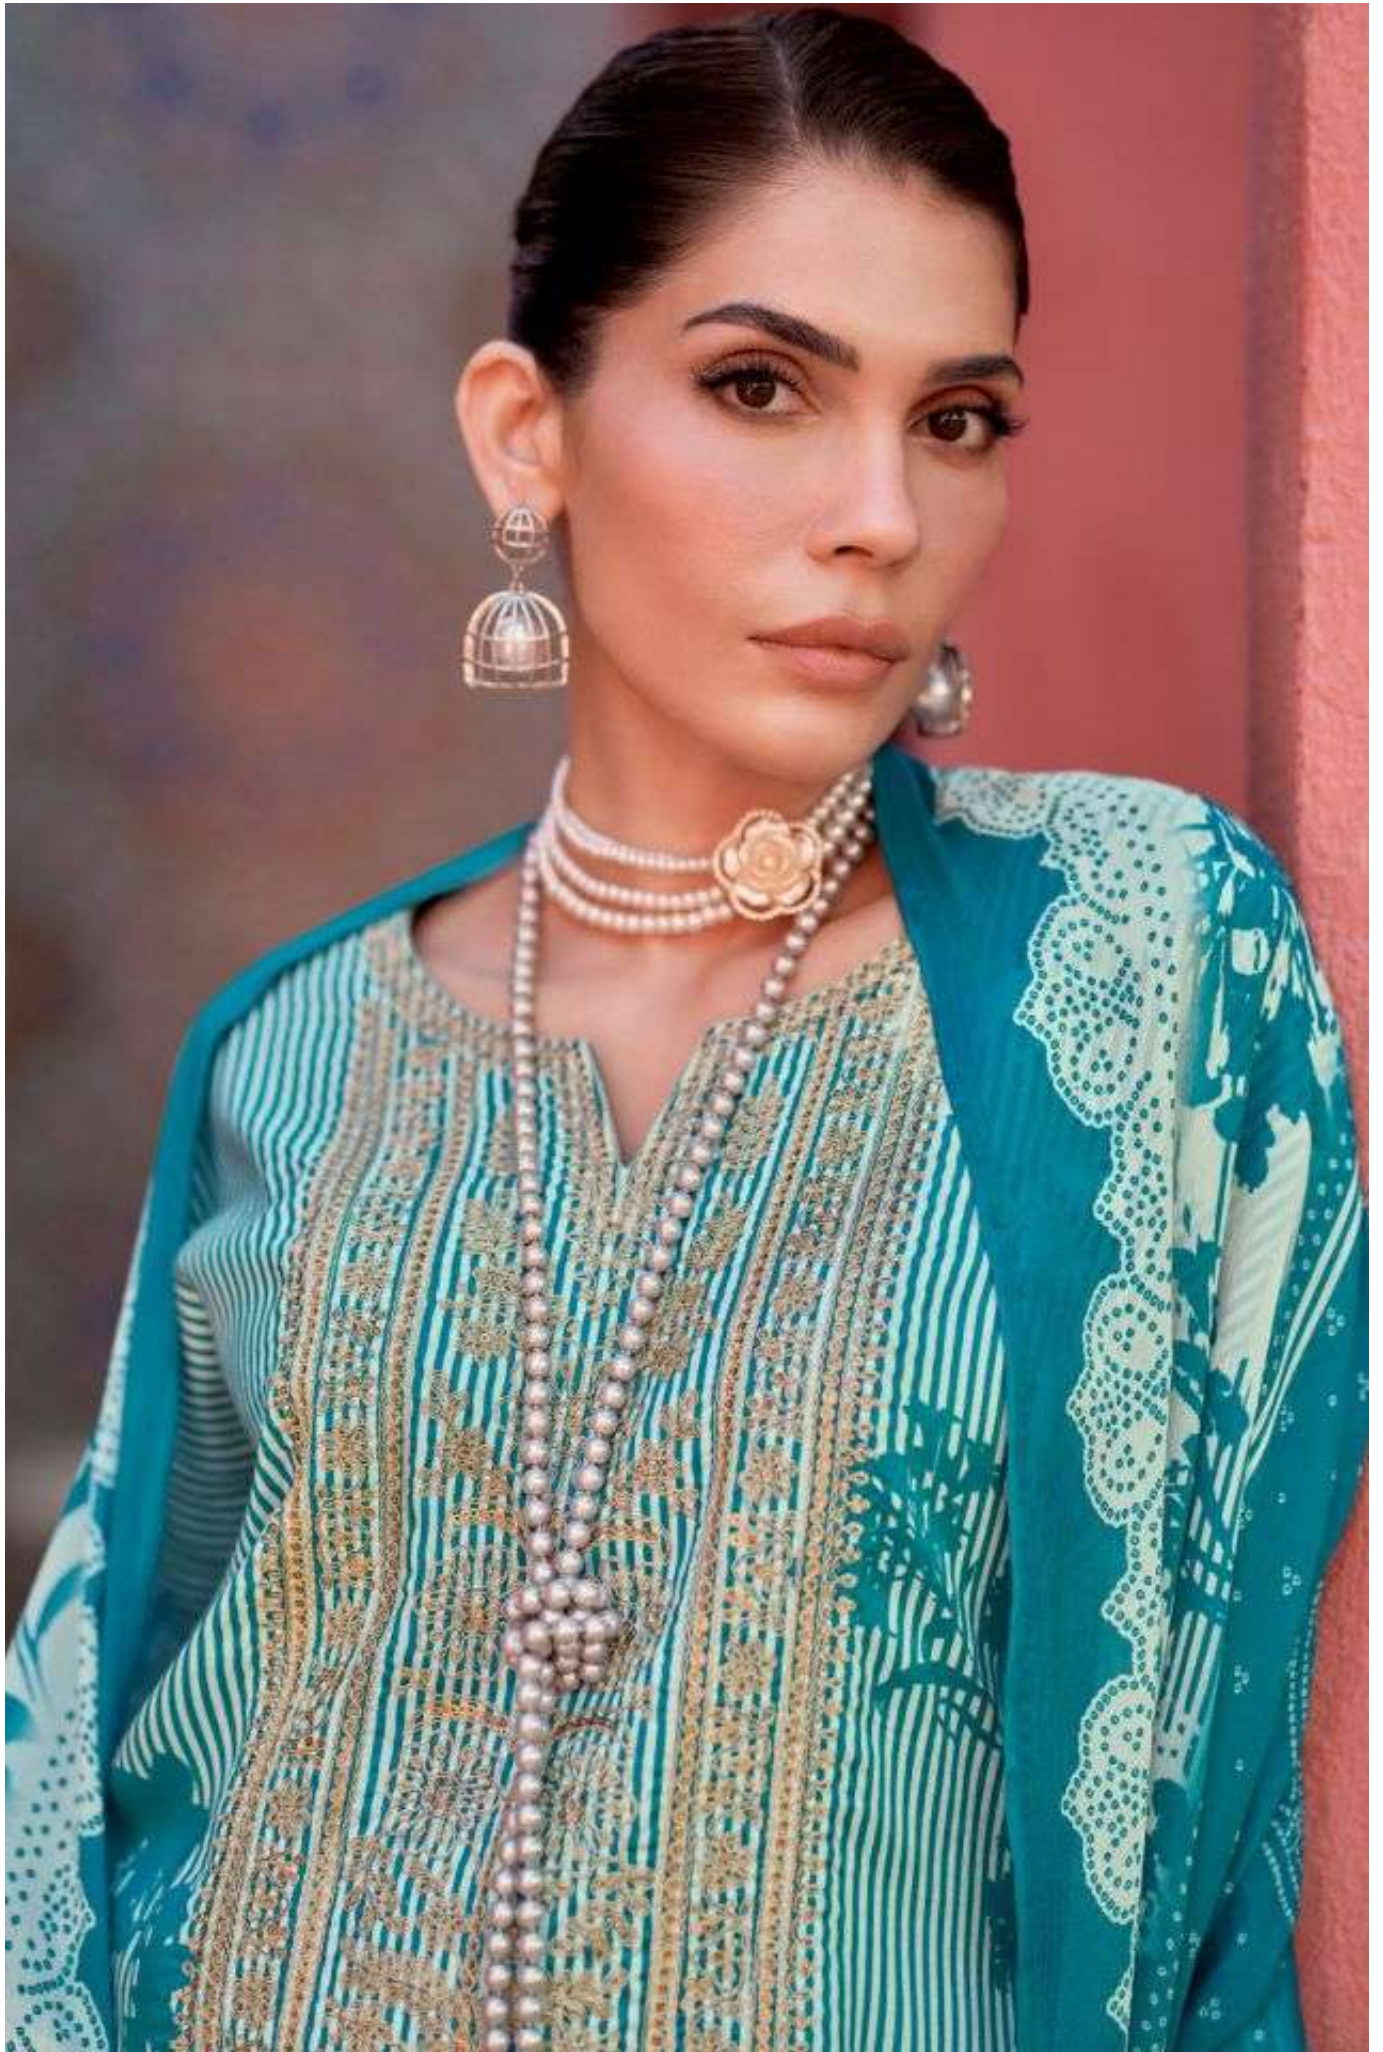

RV-02

VARSHAA
Rivera

RV-01

RV-02

RV-03

RV-04

RV-01

RV-02

DESCRIPTION

TOP

VISCOSE MUSLIN DIGITALLY PRINTED WITH
CORDING EMBROIDERED NECKLINE AND
BORDERS.

-

DUPATTA

VISCOSE MUSLIN DIGITALLY PRINTED WITH
ADDED TASSELS.

-

BOTTOM

MATTES SATIN SOLID

RV-03