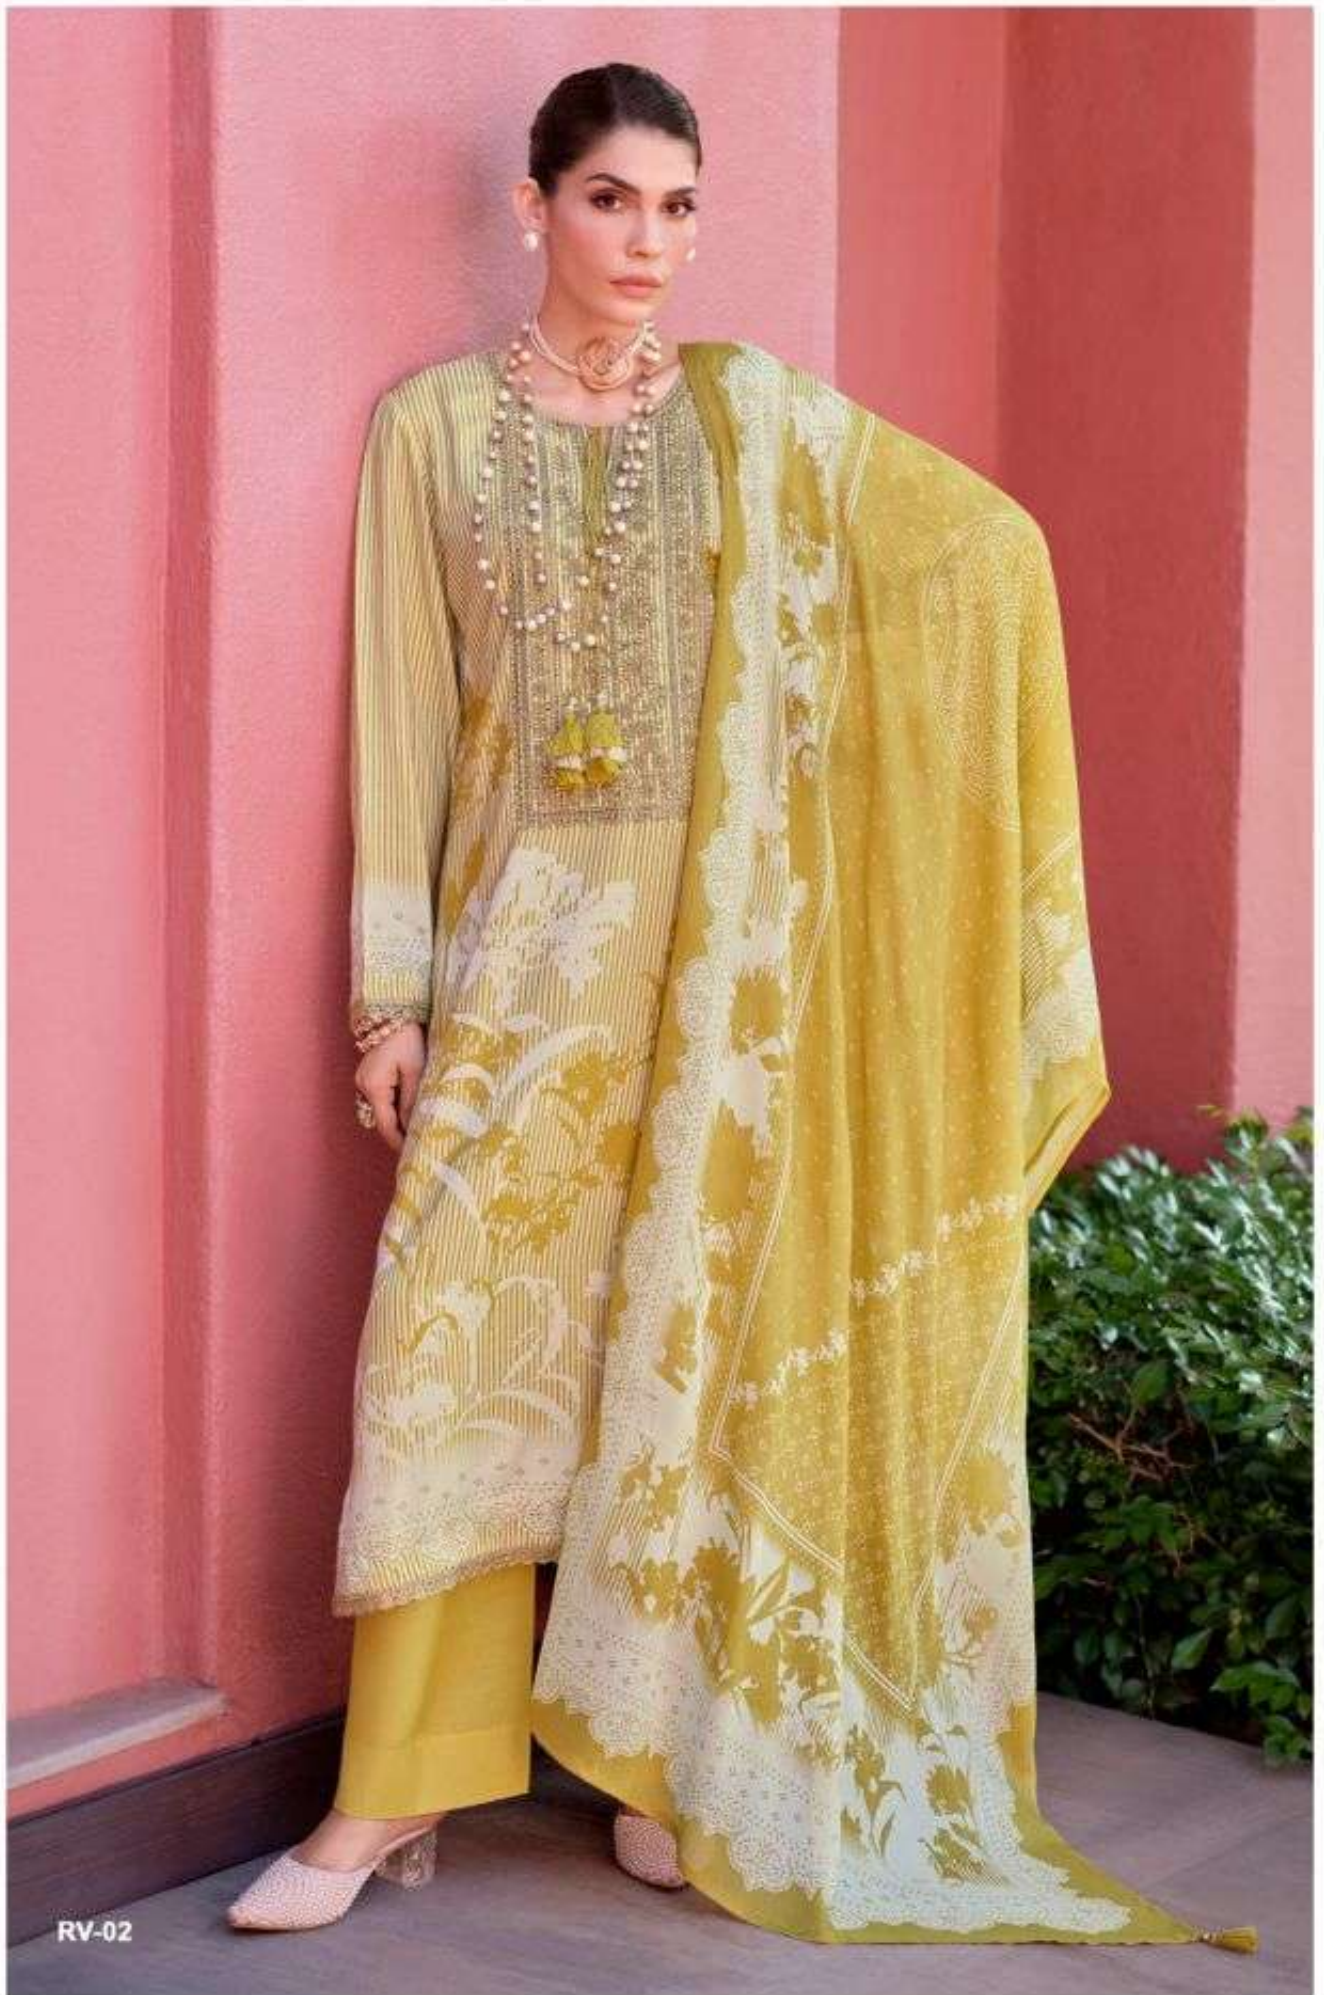

RV-02

VARSHAA
Rivera

RV-01

RV-02

RV-03

RV-04

RV-01

RV-02

DESCRIPTION

TOP

VISCOSE MUSLIN DIGITALLY PRINTED WITH
CORDING EMBROIDERED NECKLINE AND
BORDERS.

-

DUPATTA

VISCOSE MUSLIN DIGITALLY PRINTED WITH
ADDED TASSELS.

-

BOTTOM

MATTES SATIN SOLID

RV-03