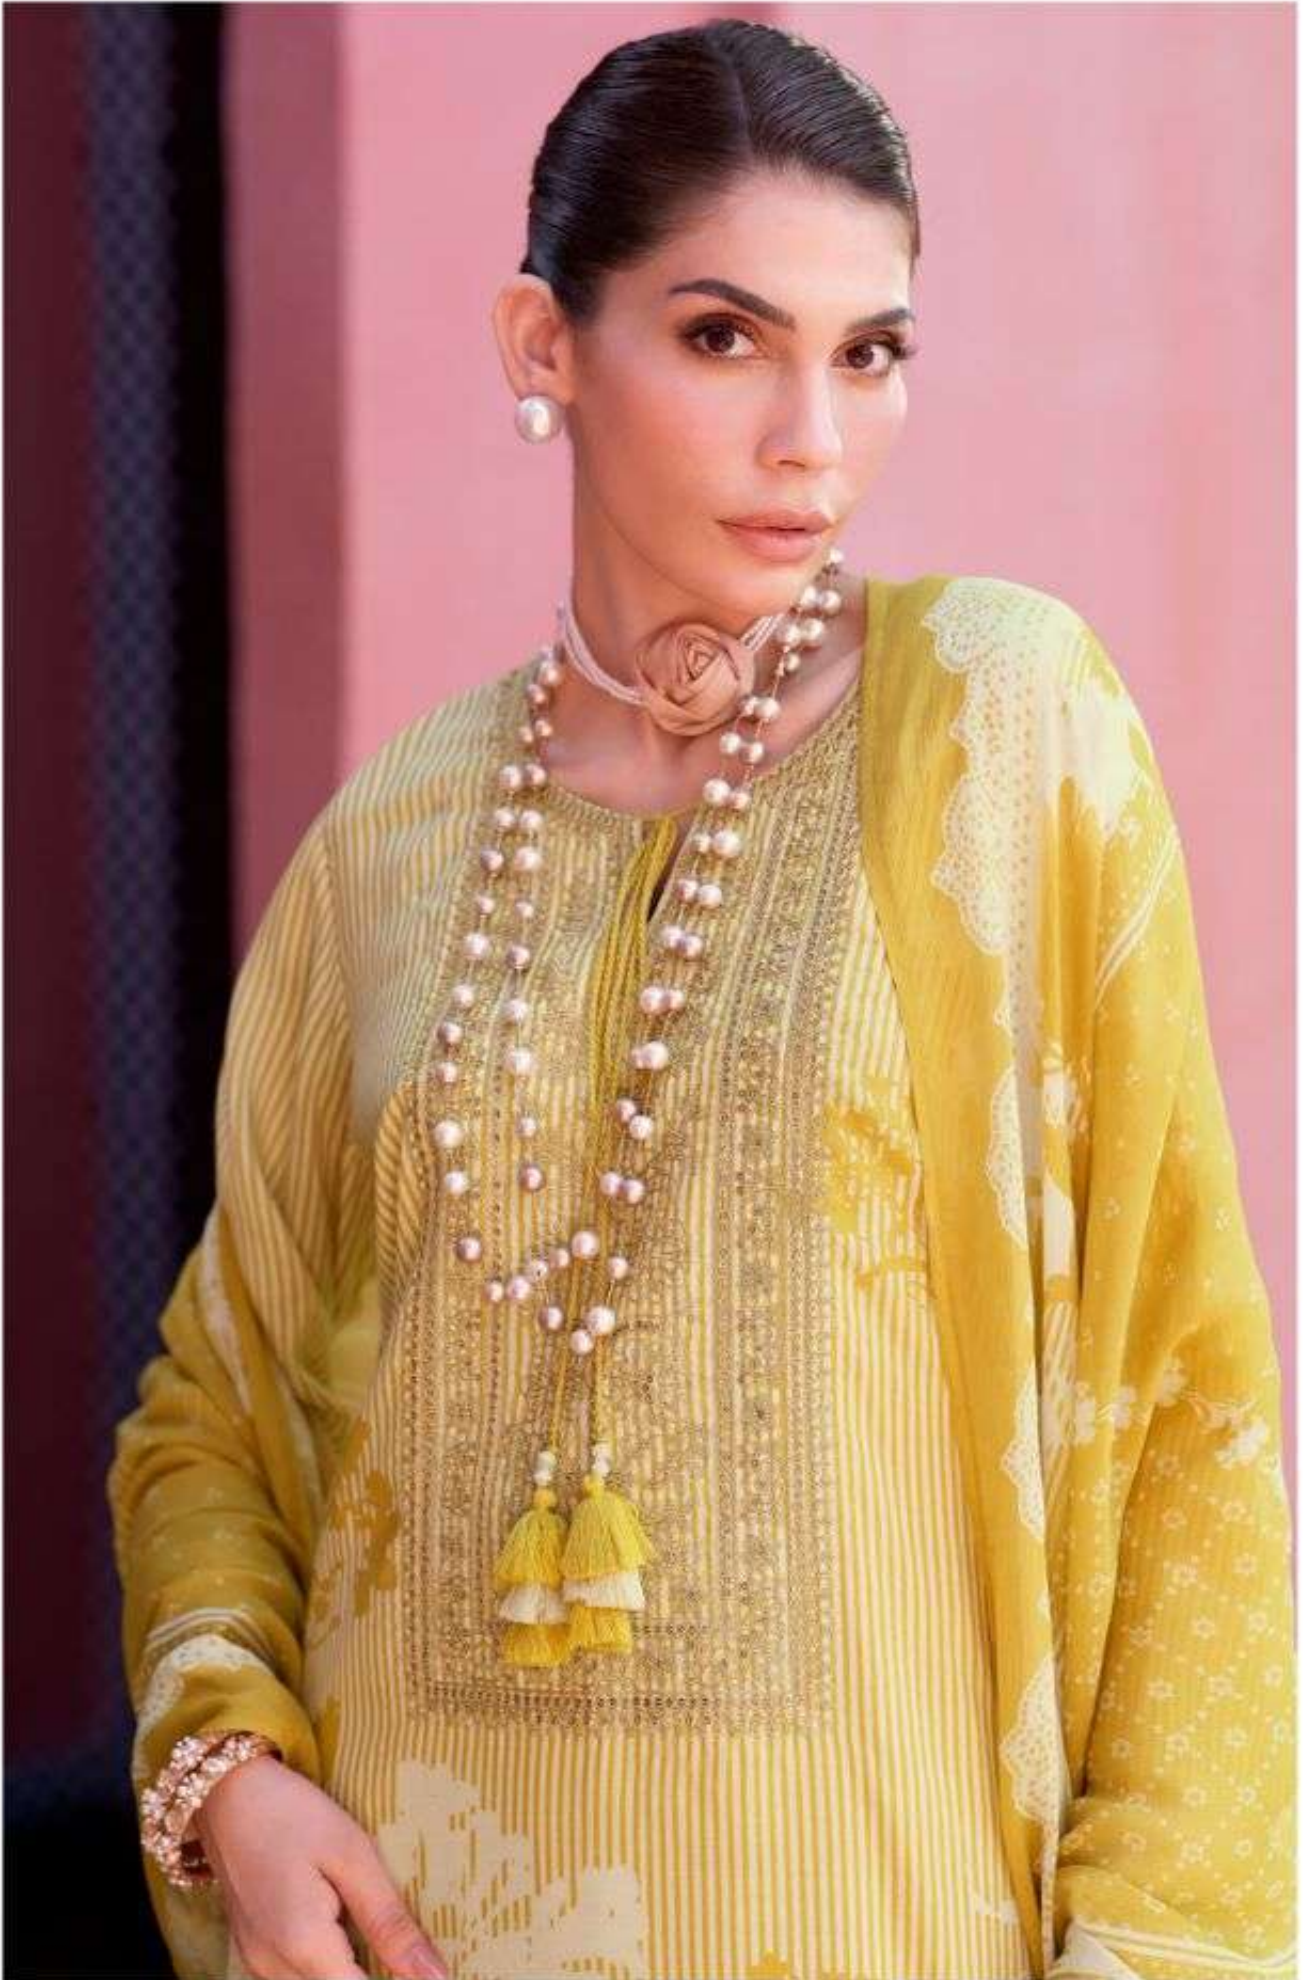

RV-02

VARSHAA
Rivera

RV-01

RV-02

RV-03

RV-04

RV-01

RV-02

DESCRIPTION

TOP

VISCOSE MUSLIN DIGITALLY PRINTED WITH
CORDING EMBROIDERED NECKLINE AND
BORDERS.

-

DUPATTA

VISCOSE MUSLIN DIGITALLY PRINTED WITH
ADDED TASSELS.

-

BOTTOM

MATTES SATIN SOLID

RV-03