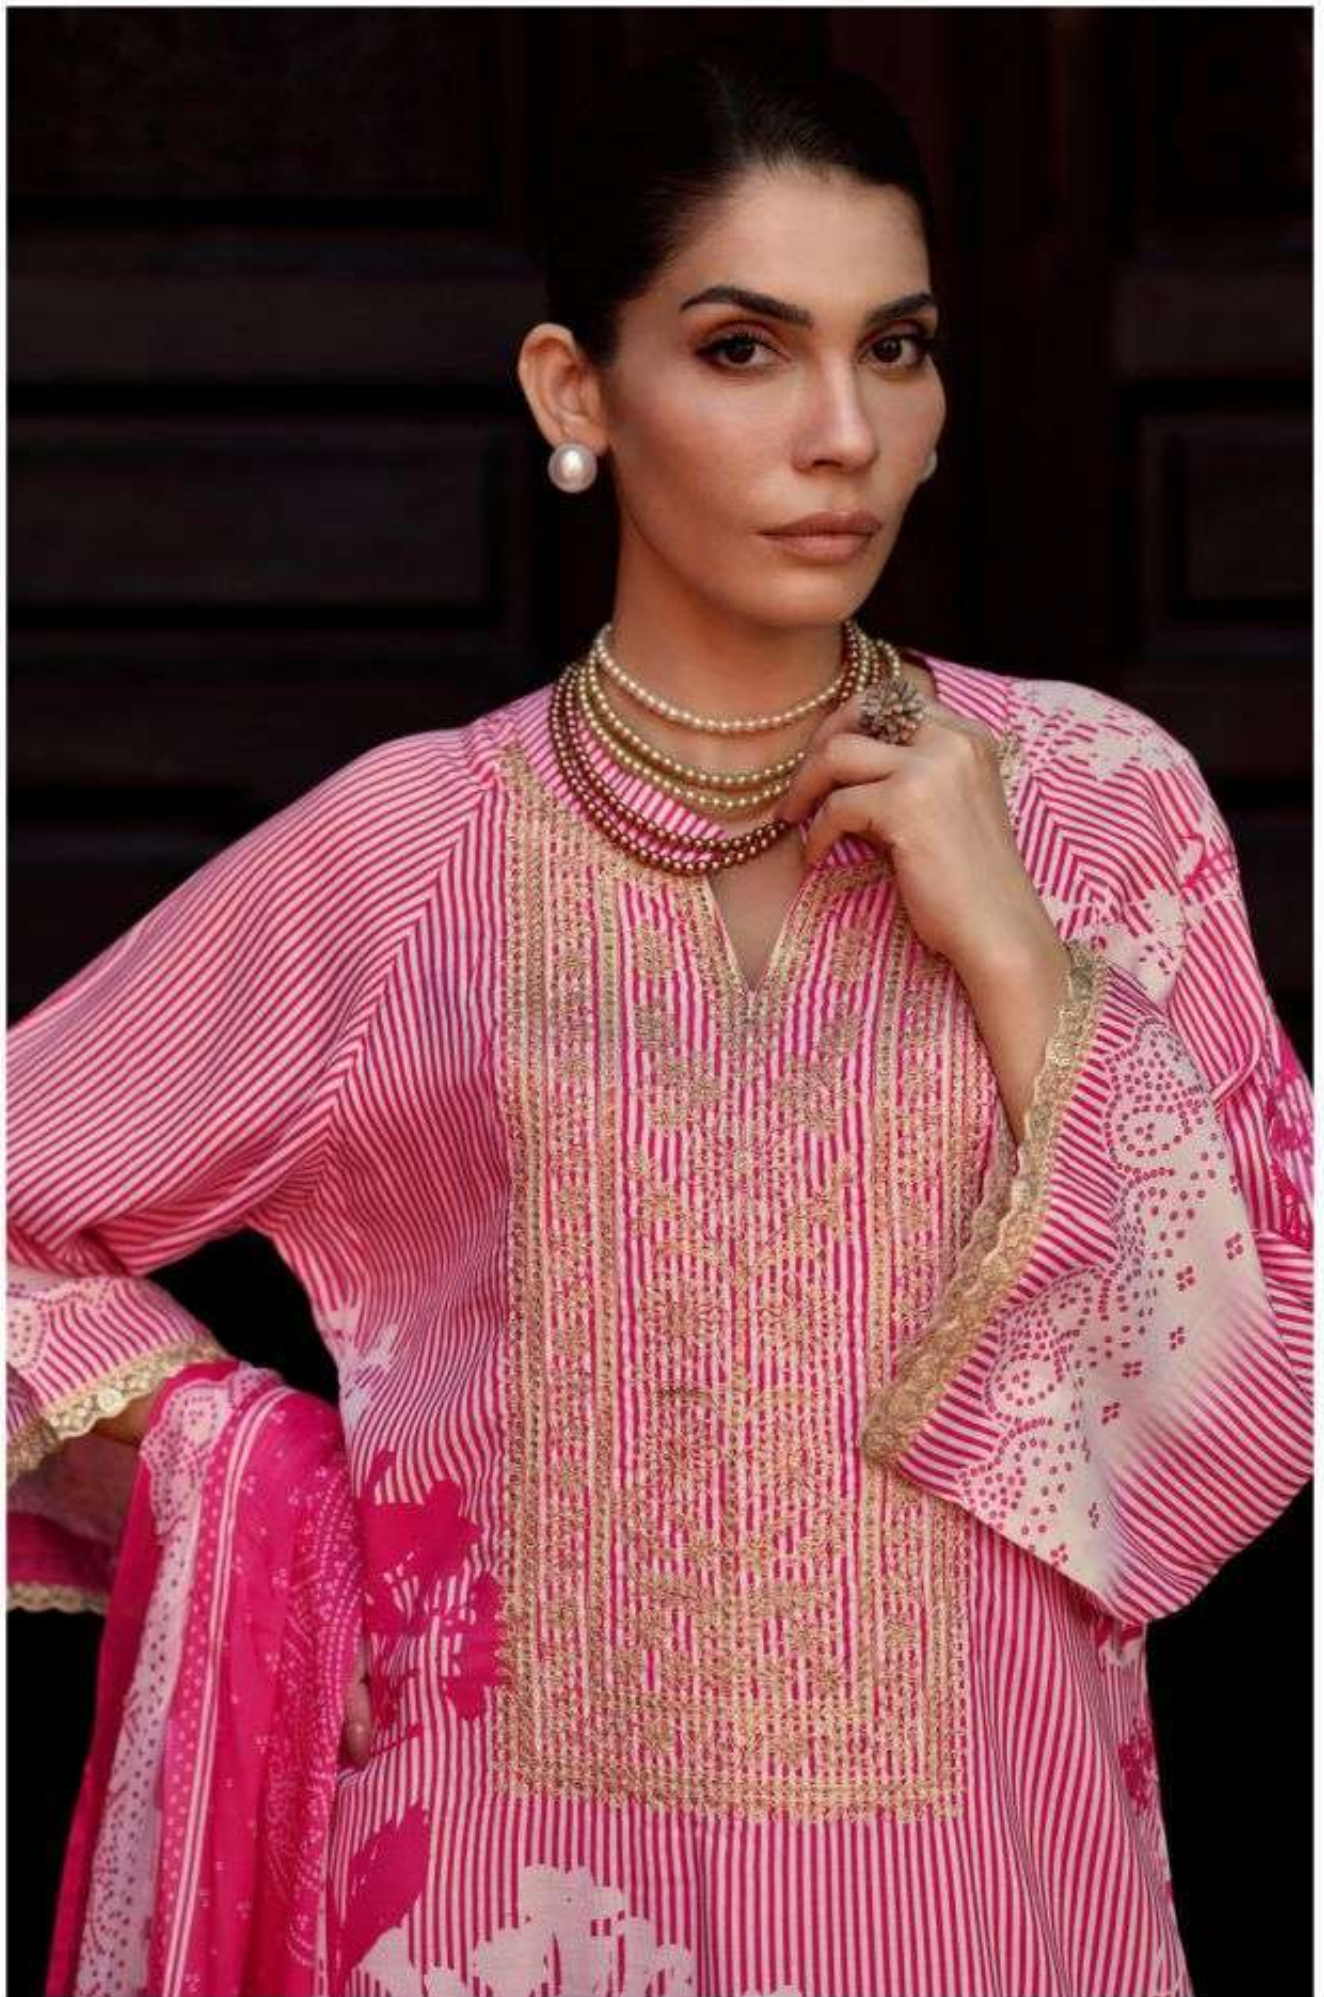

RV-02

VARSHAA
Rivera

RV-01

RV-02

RV-03

RV-04

RV-01

RV-02

DESCRIPTION

TOP

VISCOSE MUSLIN DIGITALLY PRINTED WITH
CORDING EMBROIDERED NECKLINE AND
BORDERS.

-

DUPATTA

VISCOSE MUSLIN DIGITALLY PRINTED WITH
ADDED TASSELS.

-

BOTTOM

MATTES SATIN SOLID

RV-03