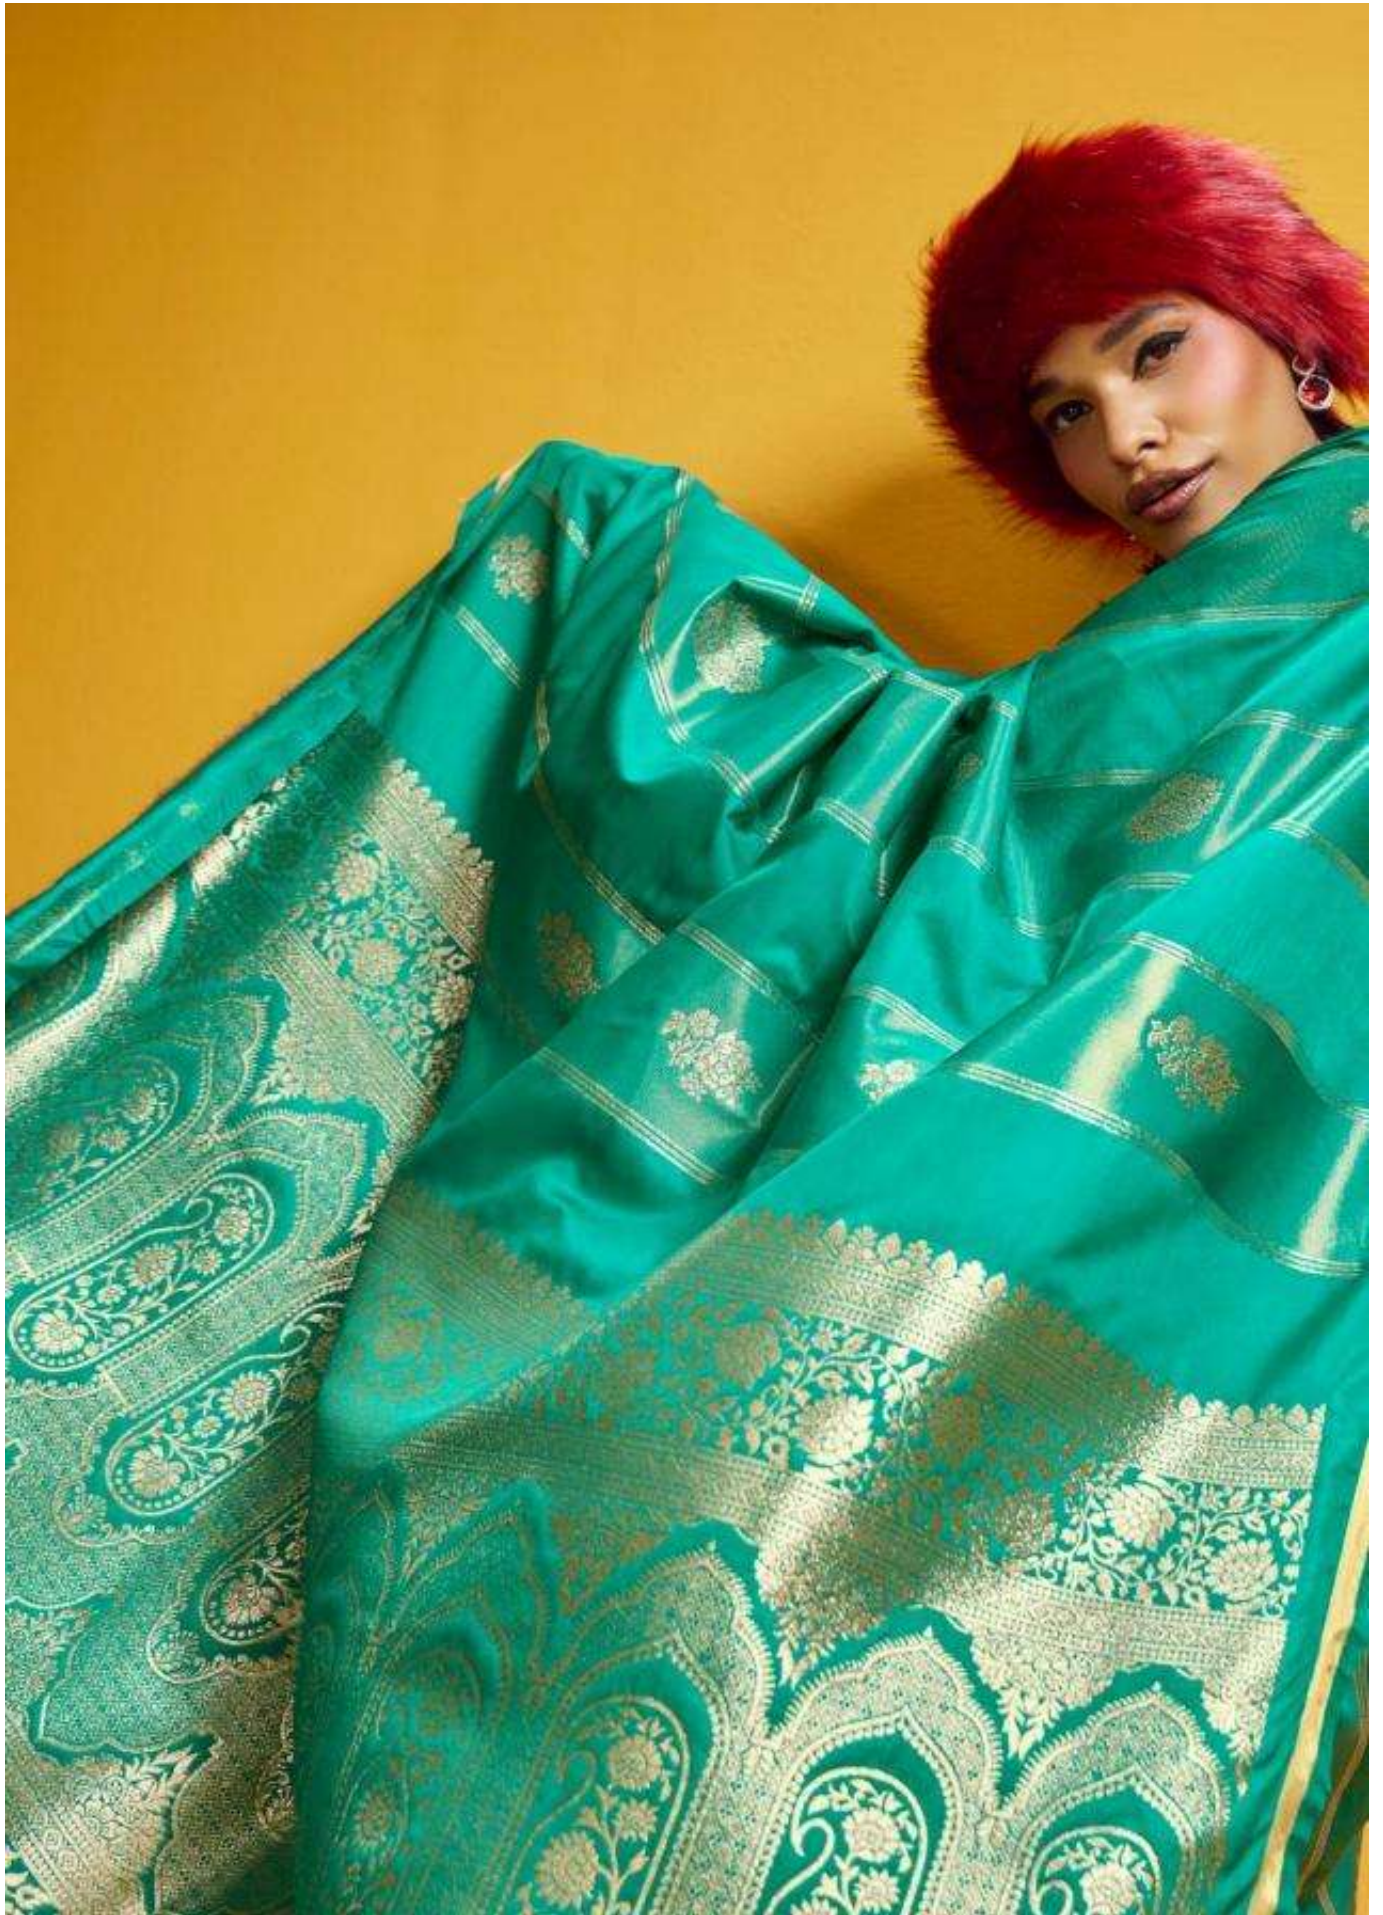

# KANTHKALA ROSE

कठकला-रोज़

PURE SATIN TISSUE HANDLOOM WEAVING.

003

  
**RAJTEX**  
*Handloom*  
Handloom | Organic | Eco-Friendly