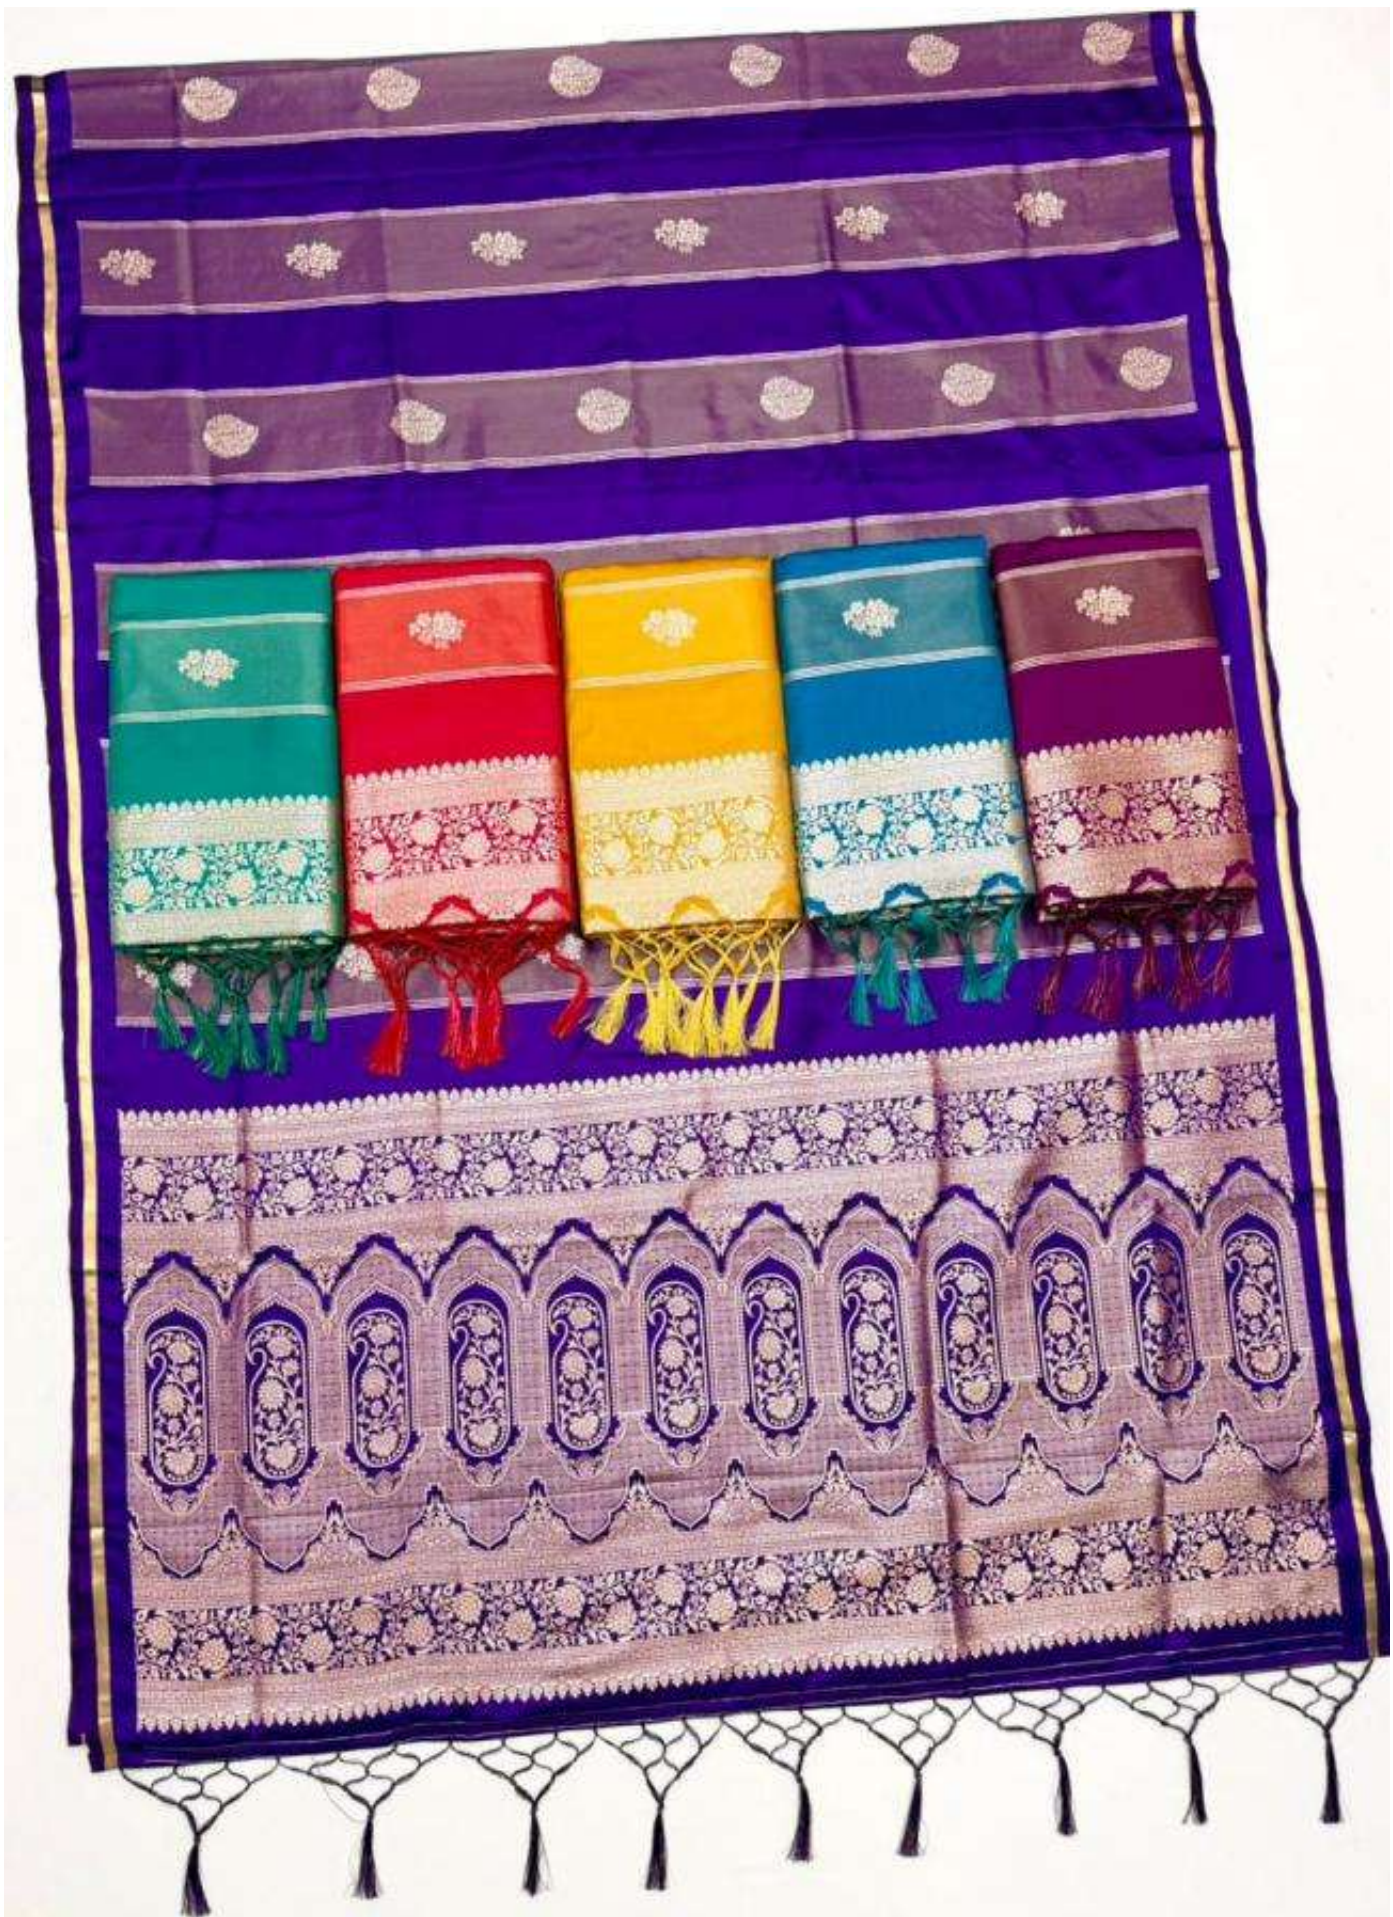

# KANTHKALA ROSE

कठकला-रोज़

PURE SATIN TISSUE HANDLOOM WEAVING.

003

  
**RAJTEX**  
*Handloom*  
Handloom | Organic | Eco-Friendly

# KANTHKALA ROSE

कठकला-रोज़

PURE SATIN TISSUE HANDLOOM WEAVING.

003

RAJTEX  
*Collection*

Post sales | Lehngas | Sarees

# KANTHKALA ROSE

कंठकला-रोज़

PURE SATIN TISSUE HANDLOOM WEAVING.

001

002

003

004

005

# KANTHKALA ROSE

कठकला-रोज़

PURE SATIN TISSUE HANDLOOM WEAVING.

001

  
**RAJTEX**  
*Handloom*  
Handloom | Organic | Eco-Friendly