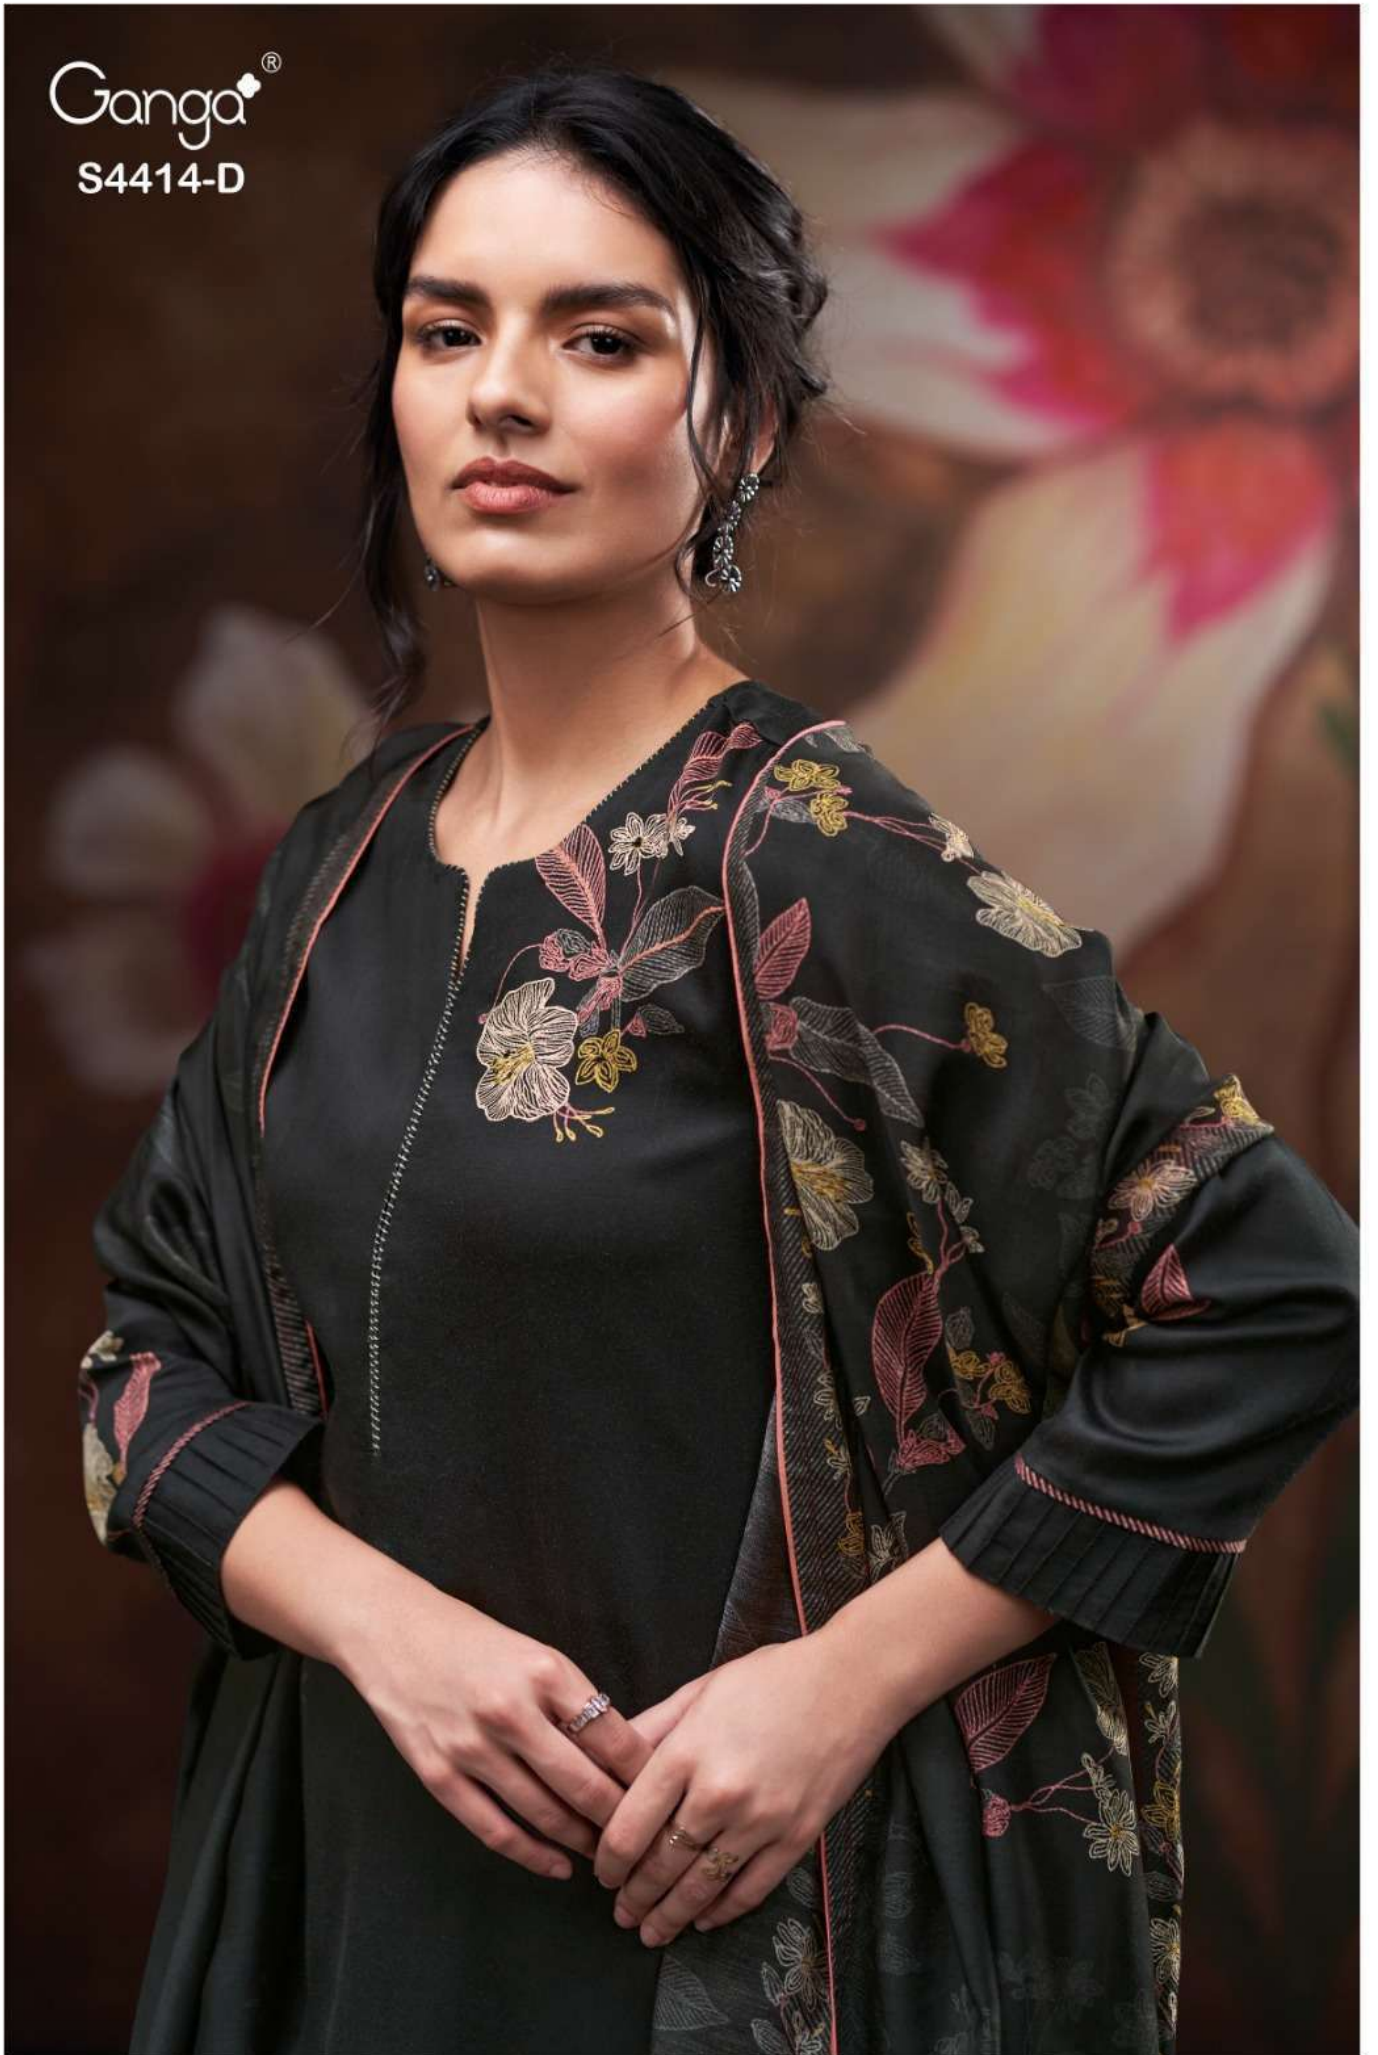

Ganga®
S4414-D