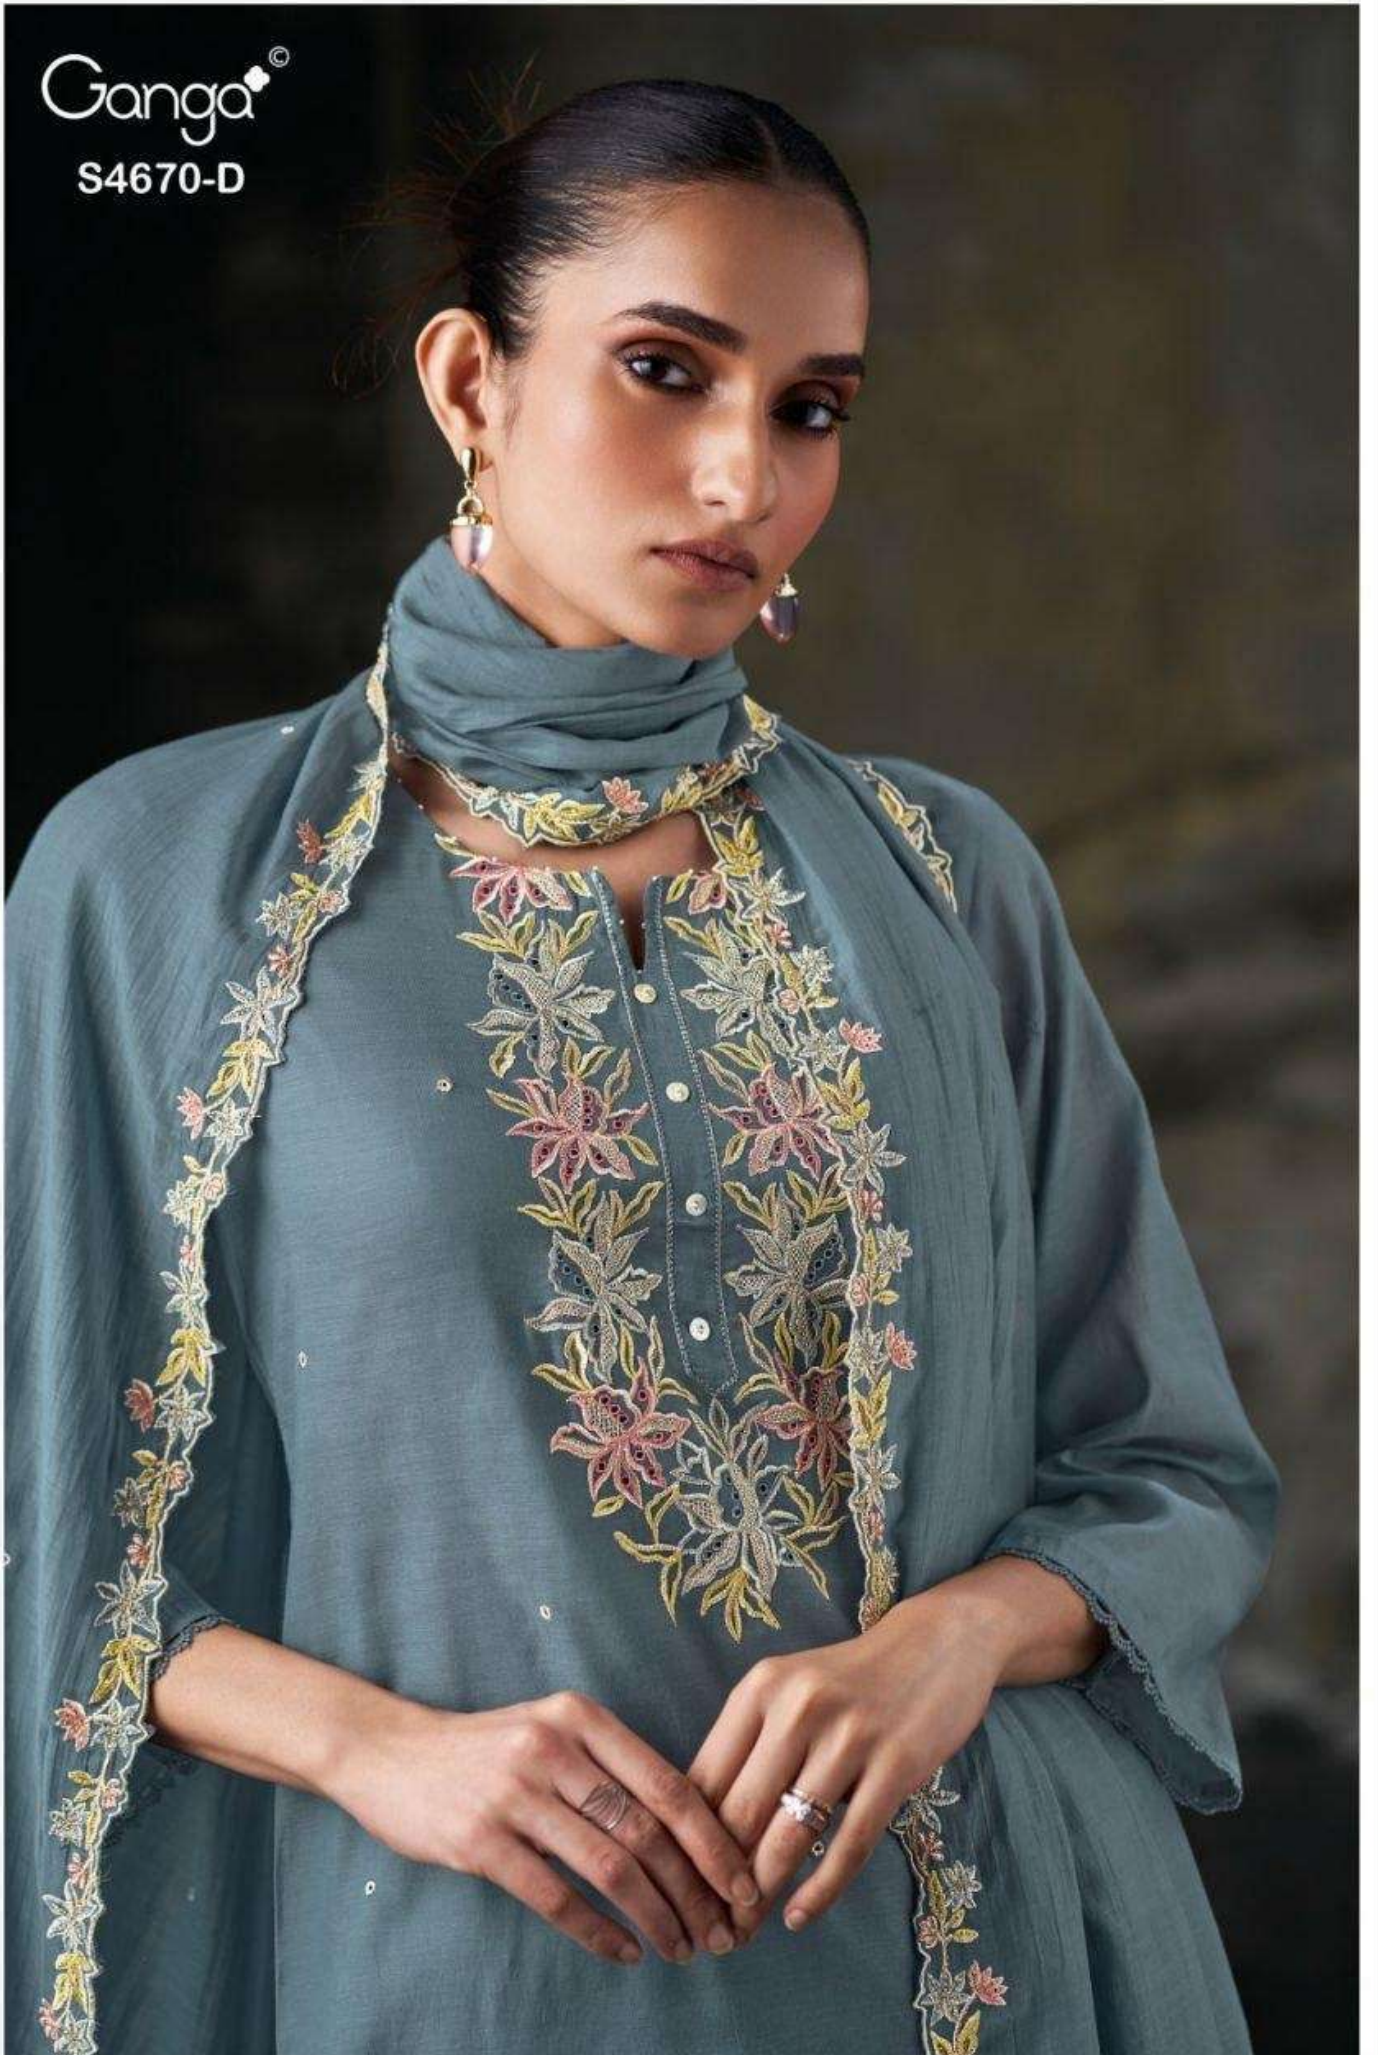

Ganga®

S4670-D