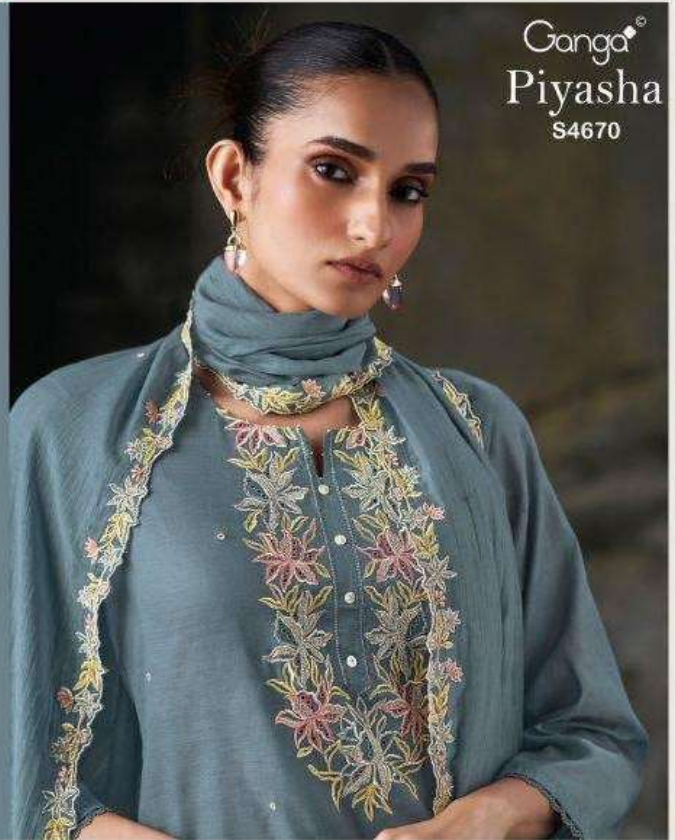

Ganga®

Ganga®
Piyasha
S4670

Piyasha
S4670

DESCRIPTION

~TOP~

PREMIUM PURE BEMBERG MUL SOLID COLOR WITH EMBROIDERY, EMBROIDERY LACE ON DAMAN & SLEEVES.

~BOTTOM~

PREMIUM COTTON SOLID COLOR

~DUPATTA~

PREMIUM PURE BEMBERG MUL SOLID COLOR WITH EMBROIDERY, HAND EMBROIDERY.