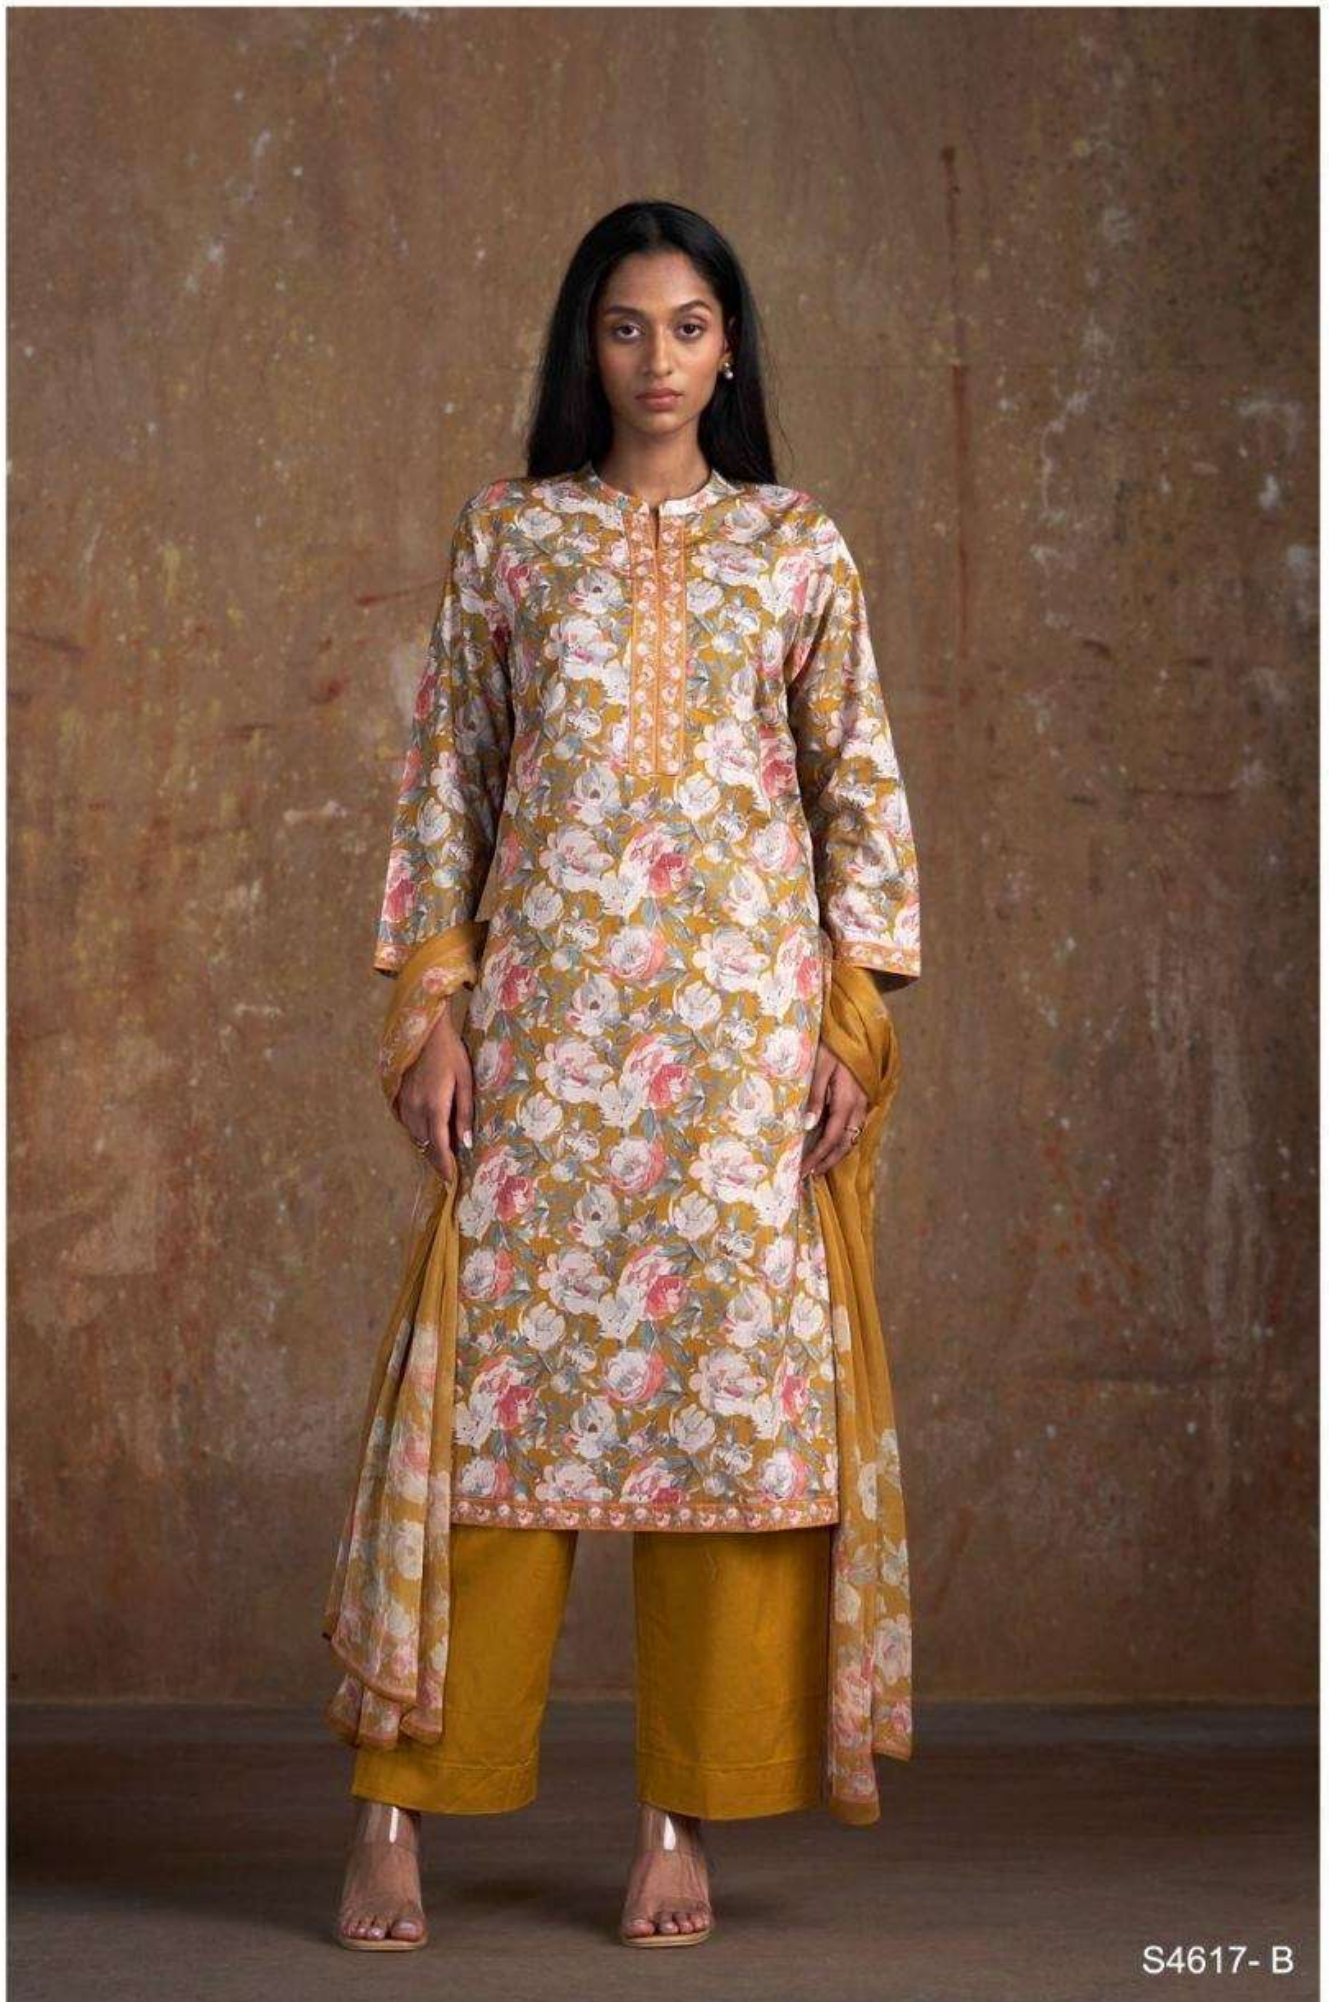

S4617-A

S4617- B

Ganga®

Ganga®
DOYEL
S4617

DOYEL
S4617

—DESCRIPTION—

~TOP~

PREMIUM COTTON PRINTED

~BOTTOM~

PREMIUM COTTON SOLID COLOR

~DUPATTA~

PREMIUM PURE CHIFFON PRINTED.

Ganga®

DOYEL
S4617

S4617-A

S4617-B