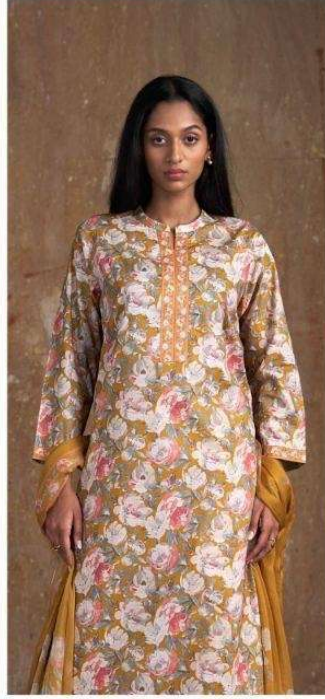

S4617-A

S4617- B

Ganga®

Ganga®
DOYEL
S4617

DOYEL
S4617

—DESCRIPTION—

~TOP~

PREMIUM COTTON PRINTED

~BOTTOM~

PREMIUM COTTON SOLID COLOR

~DUPATTA~

PREMIUM PURE CHIFFON PRINTED.

Ganga®

DOYEL
S4617

S4617-A

S4617-B