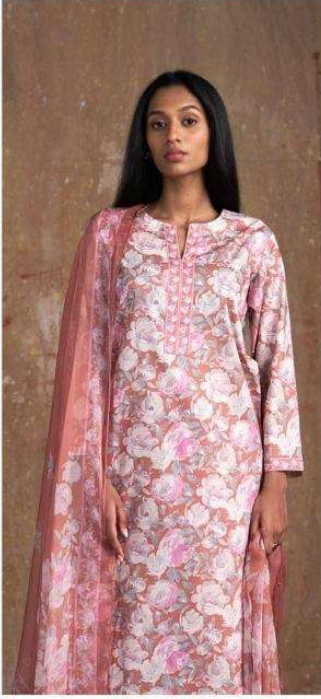

S4617-A

S4617- B

Ganga®

Ganga®
DOYEL
S4617

DOYEL
S4617

—DESCRIPTION—

~TOP~

PREMIUM COTTON PRINTED

~BOTTOM~

PREMIUM COTTON SOLID COLOR

~DUPATTA~

PREMIUM PURE CHIFFON PRINTED.

Ganga®

DOYEL
S4617

S4617-A

S4617-B