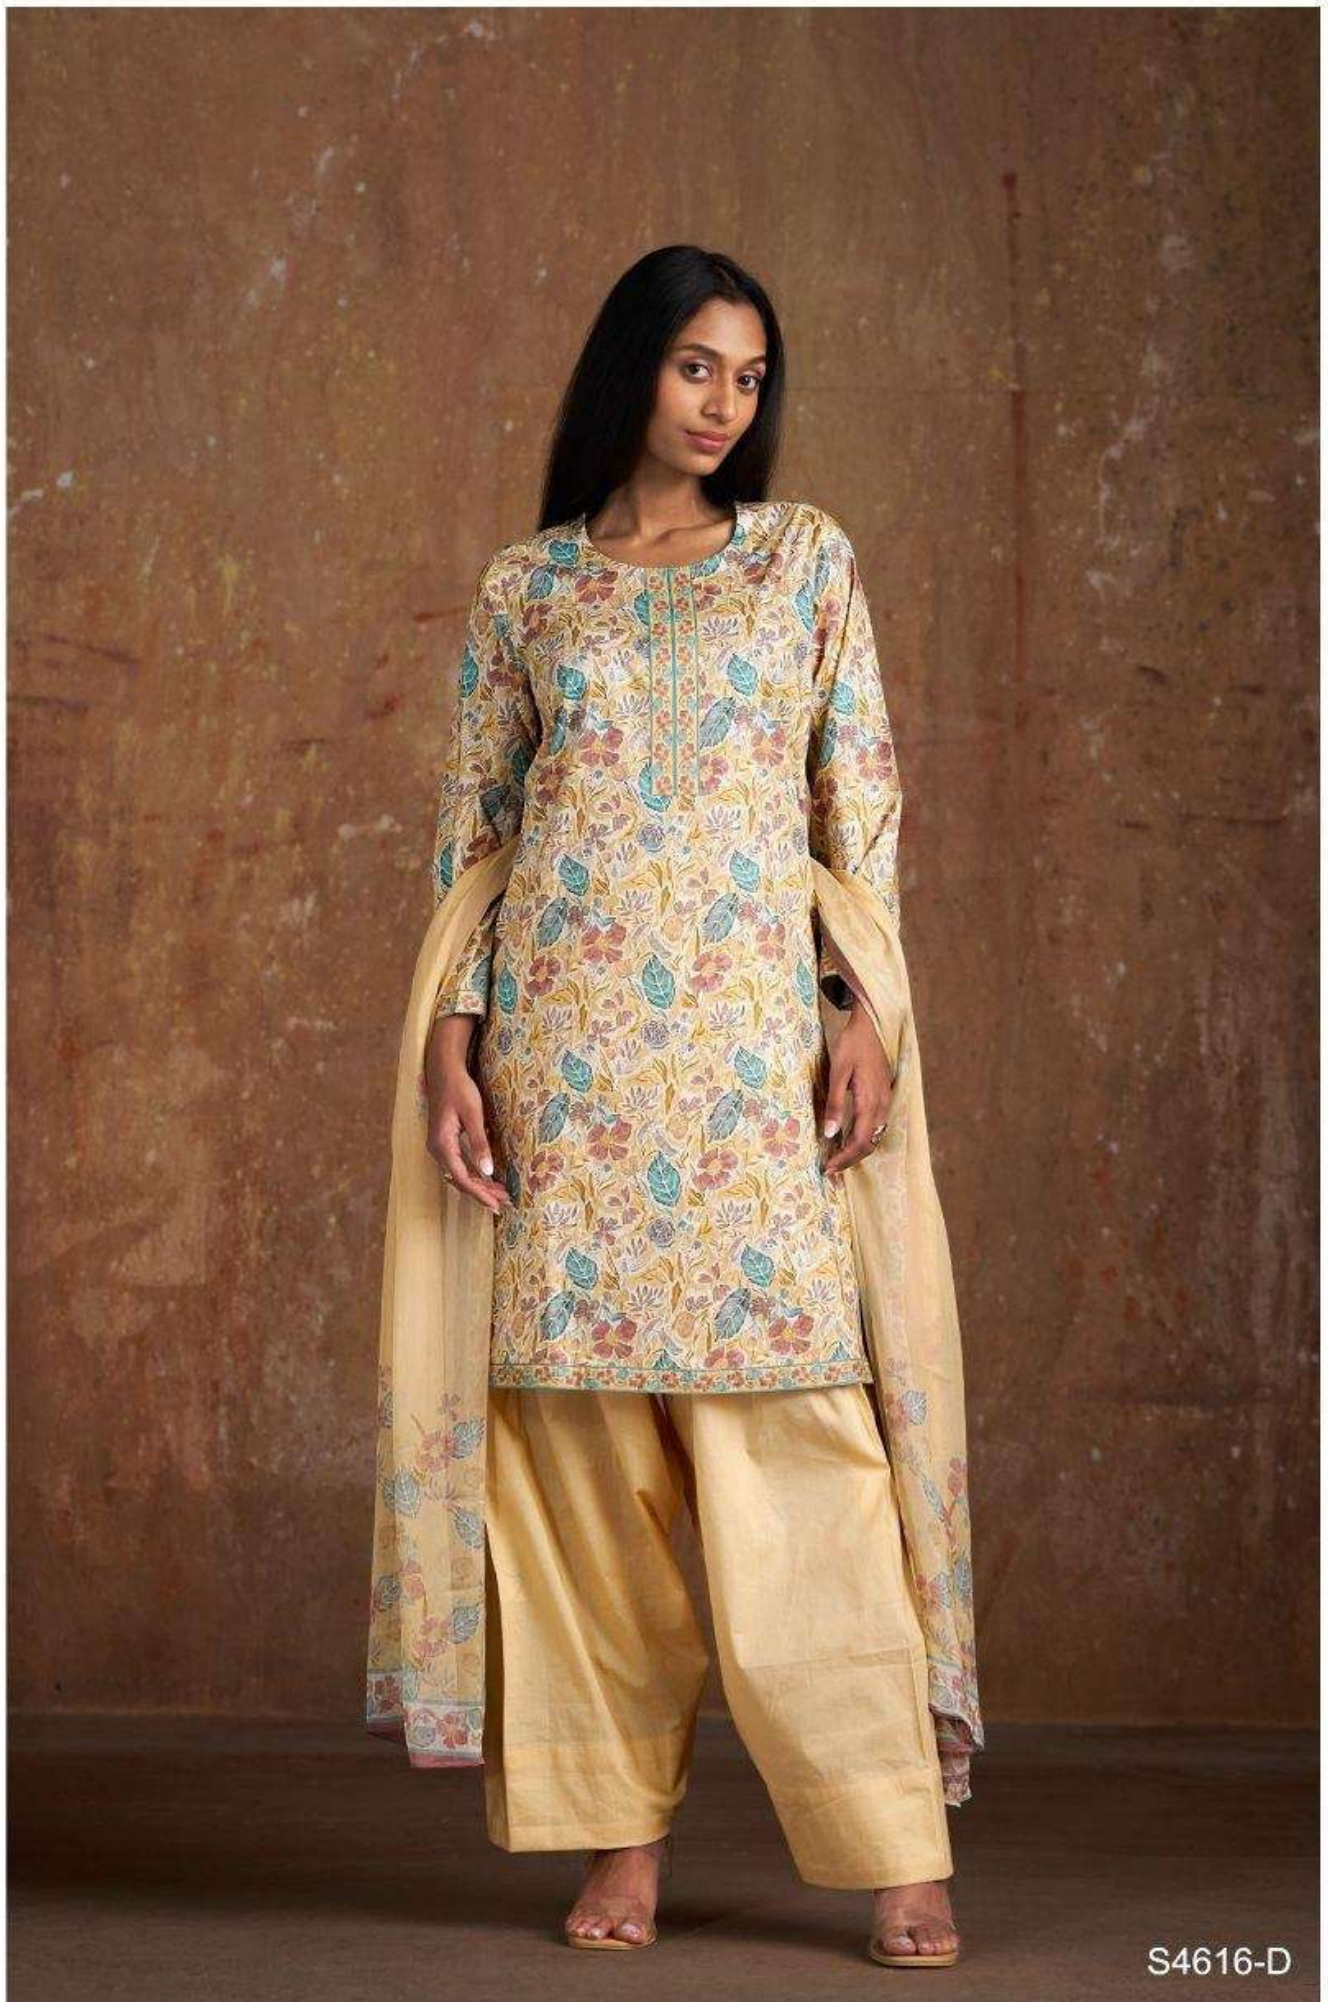

S4616-A

Ganga®

CHHAVI
S4616

Ganga®
CHHAVI
S4616

—DESCRIPTION—

~TOP~

PREMIUM COTTON PRINTED.

~BOTTOM~

PREMIUM COTTON SOLID COLOR

~DUPATTA~

PREMIUM PURE CHIFFON PRINTED

S4616-D

S4616-C

Ganga®

CHHAVI
S4616