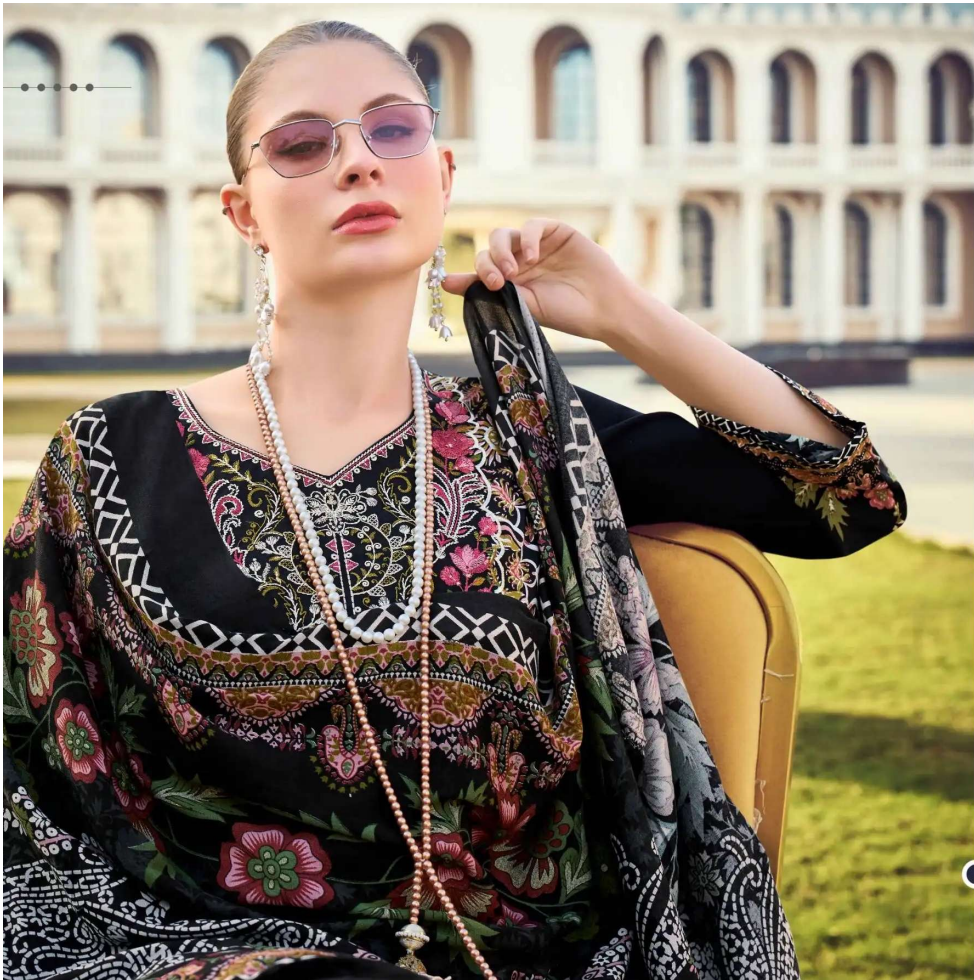

ROMANI®
classic collection

● **Soothing feel**