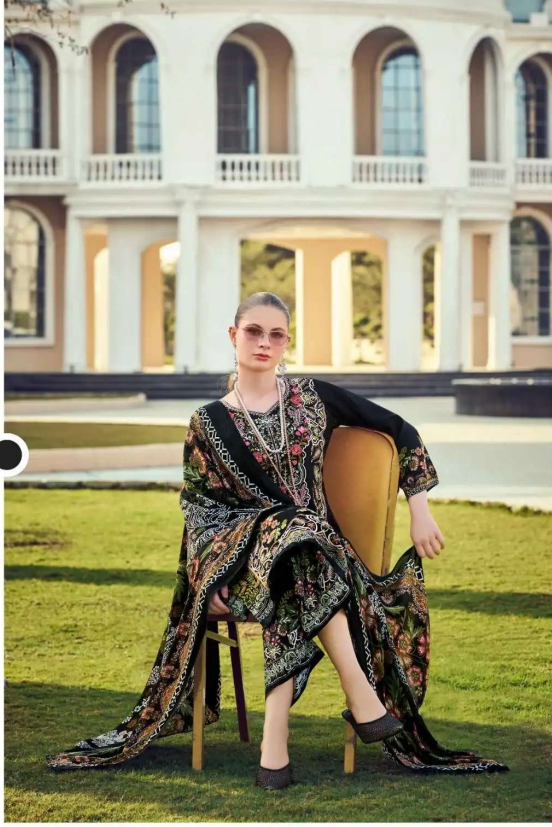

1143-003

Classic Trend

Lavish Feel

Fashion is about dressing according to what's fashionable.

Delight dream

Your dream attire is here with a whip of pure bliss.

1143-003

**ROMANI**<sup>®</sup>  
classic collection

Enfold the dainty detail while you  
adorn this suit set with dupatta.

Dainty details

1143-003

Confidence

Conquer the univers with your confident stile!

1143-001

**ROMANI**<sup>®</sup>  
classic collection

● **Soothing feel**