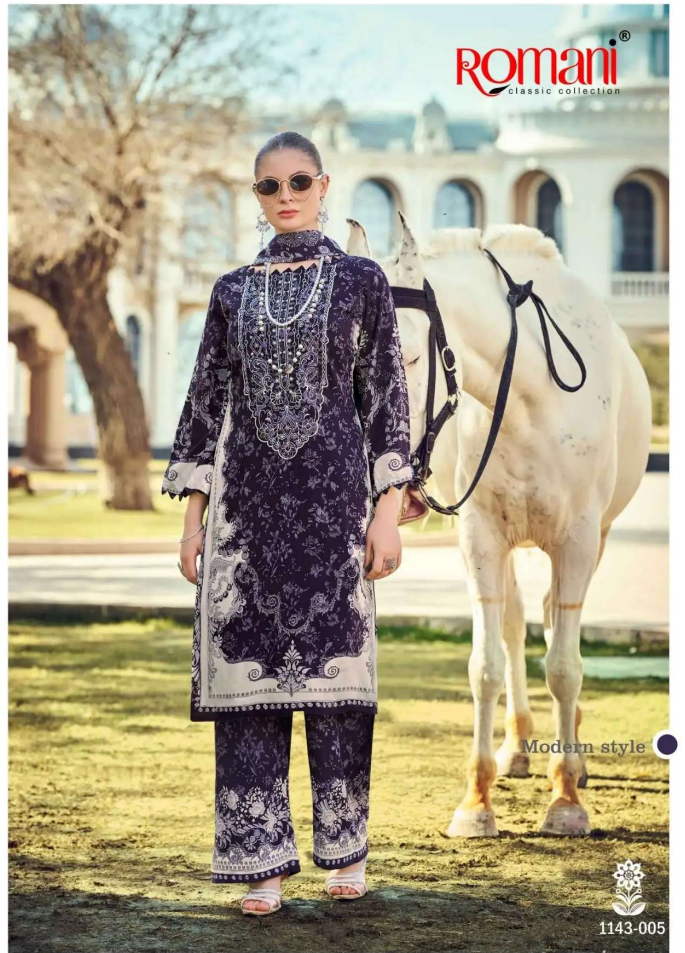

1143-003

Classic Trend

Lavish Feel

Fashion is about dressing according to what's fashionable.

Delight dream

Your dream attire is here with a whip of pure bliss.

1143-003

**ROMANI**<sup>®</sup>  
classic collection

Enfold the dainty detail while you  
adorn this suit set with dupatta.

Dainty details

1143-003

Confidence

Conquer the univers with your confident stile!

1143-001

**ROMANI**<sup>®</sup>  
classic collection

● **Soothing feel**