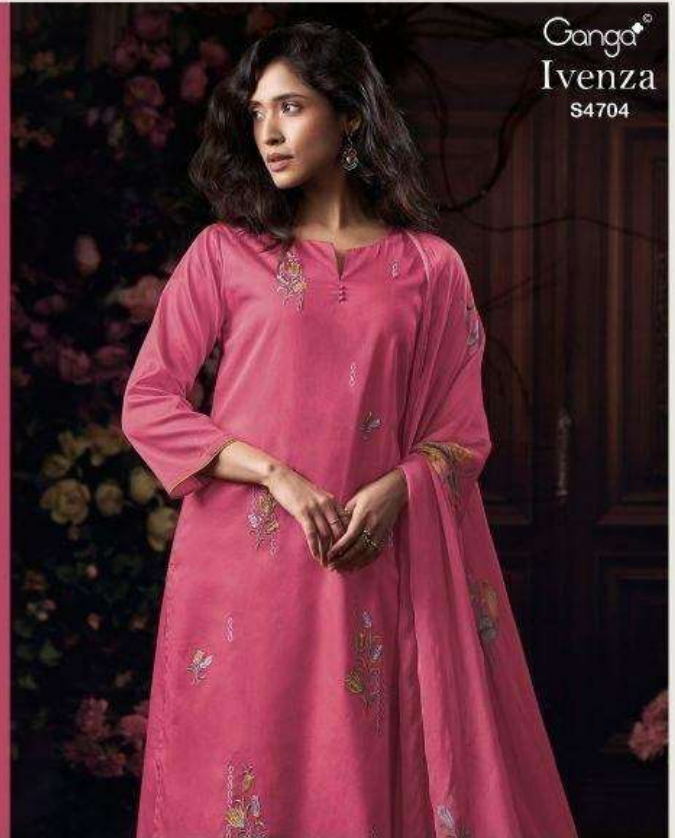

—DESCRIPTION—

~TOP~

PREMIUM COTTON SATIN SOLID COLOR WITH EMBROIDERY, SOLID COLOR BORDER ON DAMAN.

~BOTTOM~

PREMIUM COTTON SATIN SOLID COLOR

~DUPATTA~

PREMIUM PURE CHIFFON PRINTED.

S4704-A