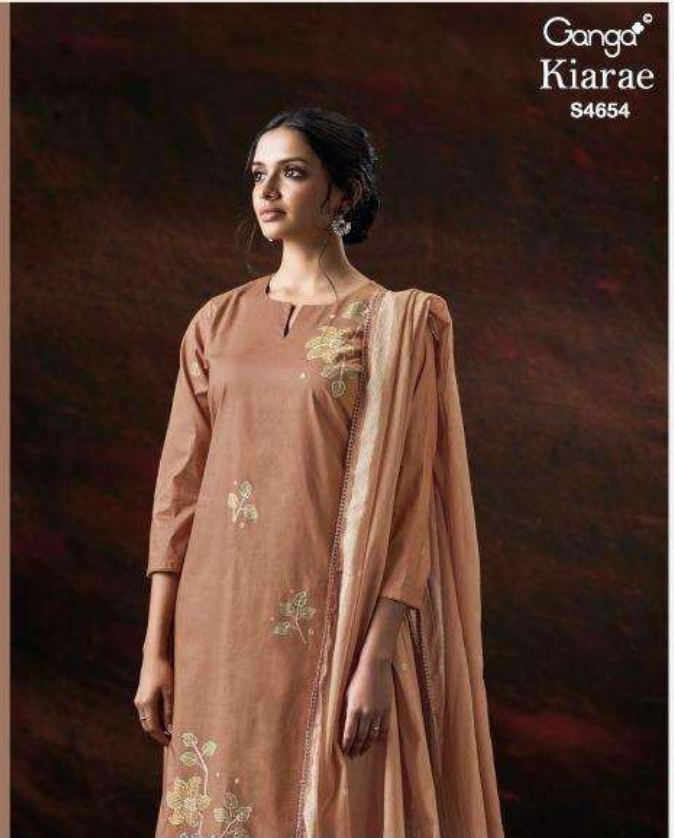

S4654-D

Ganga®
Kiarae
S4654- A/B/C/D

Ganga[®]

S4654-B

Ganga[®]

S4654-D

Ganga[®]

S4654-A

Ganga®

Ganga®
Kiarae
S4654

Kiarae
S4654

DESCRIPTION

~TOP~

PREMIUM COTTON PRINTED WITH HAND EMBROIDERY,
HAND WORK, SCHIFFLI EMBROIDERY
LACE ON DAMAN.

~BOTTOM~

PREMIUM COTTON SOLID COLOR