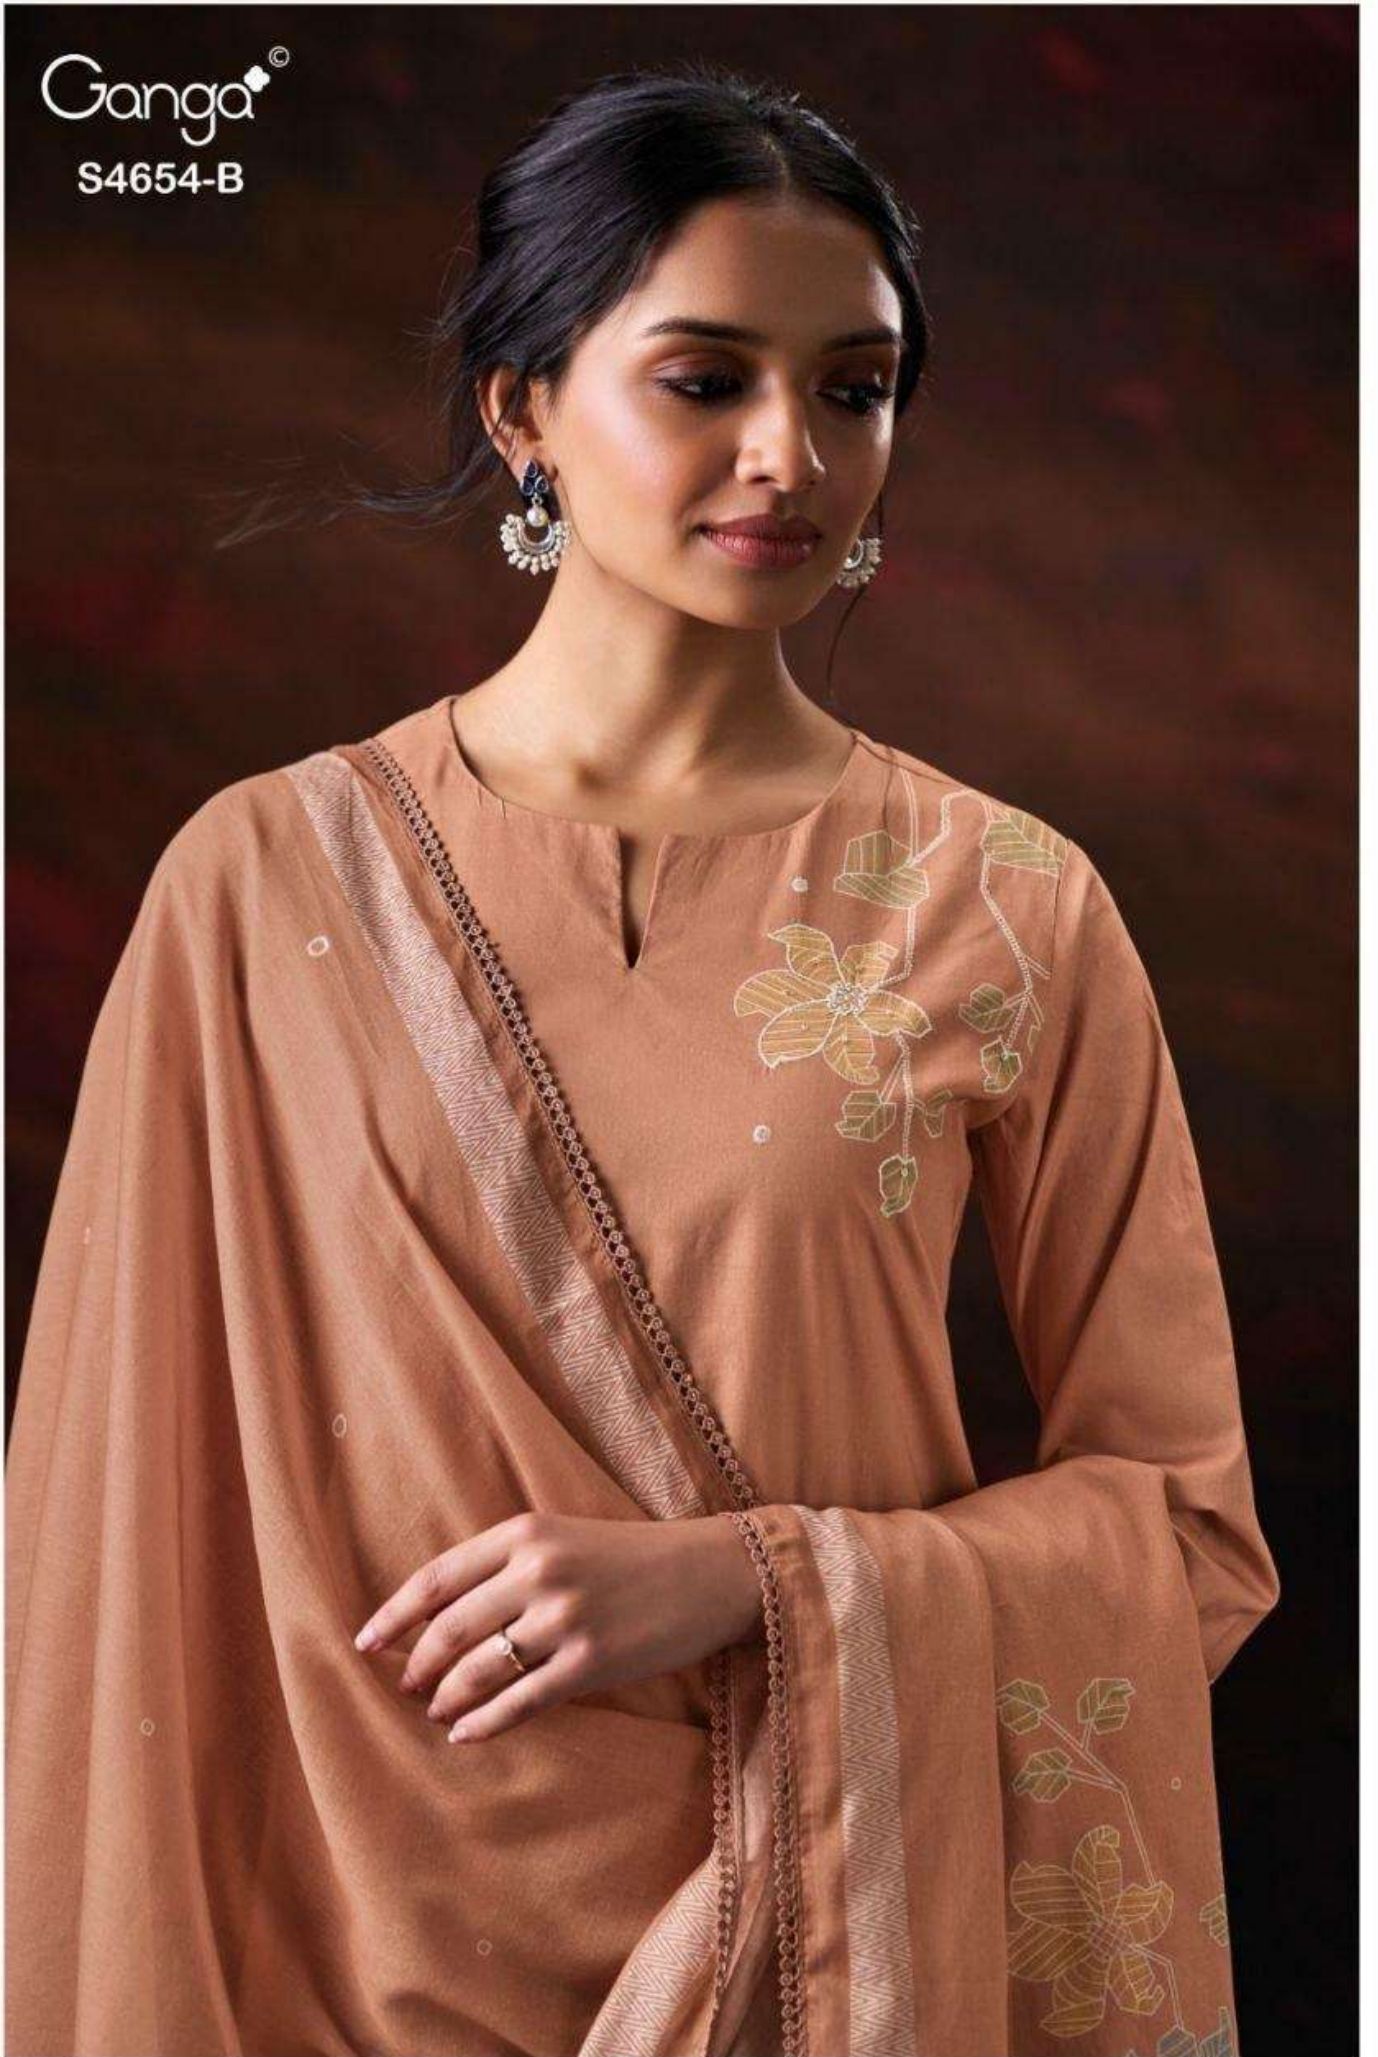

Ganga[®]
S4654-D

Ganga[®]

S4654-B

Ganga[®]

S4654-A

S4654-A

S4654-B

S4654-C

Ganga®

Ganga®
Kiarae
S4654

Kiarae
S4654

DESCRIPTION

~TOP~

PREMIUM COTTON PRINTED WITH HAND EMBROIDERY,
HAND WORK, SCHIFFLI EMBROIDERY
LACE ON DAMAN.

~BOTTOM~

PREMIUM COTTON SOLID COLOR