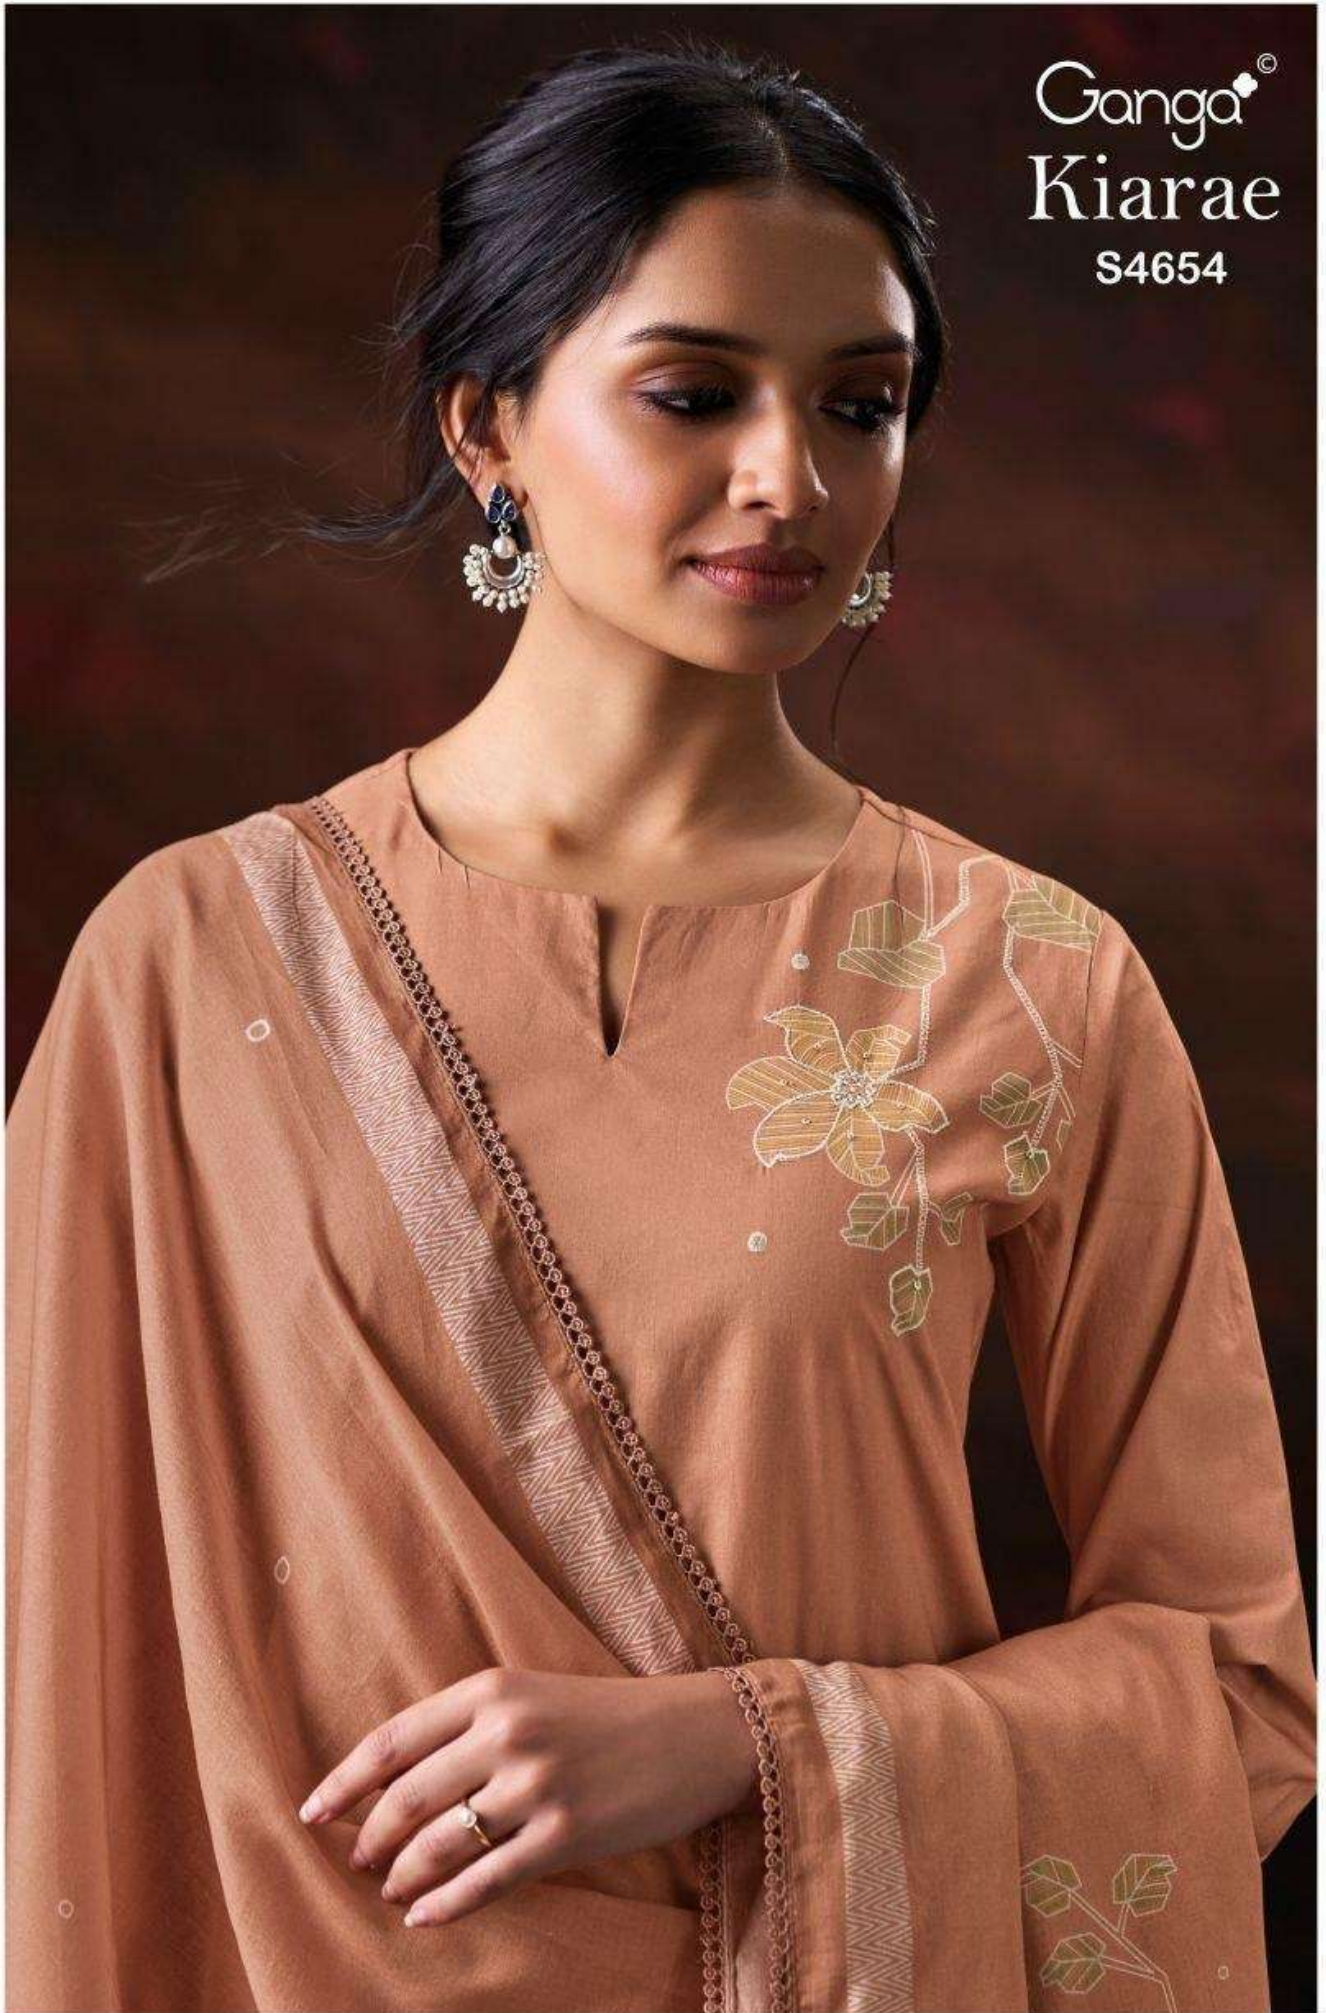

Ganga®
Kiarae
S4654