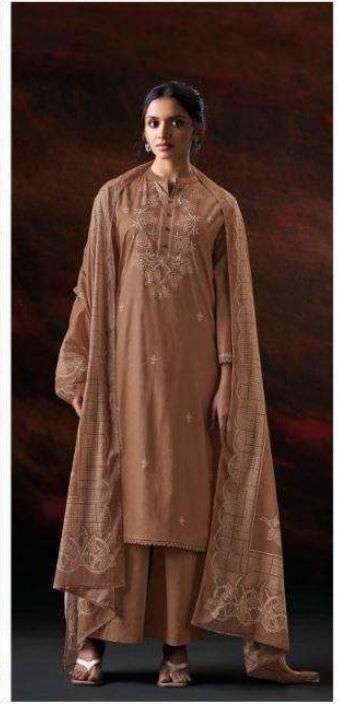

Ganga®
Liyara
S4663

Liyara
S4663

—DESCRIPTION—

~TOP~

PREMIUM COTTON PRINTED WITH HAND EMBROIDERY,
SCHIFFLI EMBROIDERY LACE ON
DAMAN & SLEEVES.

~BOTTOM~

PREMIUM COTTON SOLID COLOR

~DUPATTA~

PREMIUM COTTON MUL PRINTED WITH CROCHET
LACE BORDER.

S4663-A

S4663-B

S4663-C

S4663-D

Ganga[®]
Liyara
S4663- A/B/C/D

Ganga[®]
S4663-C

Ganga[®]