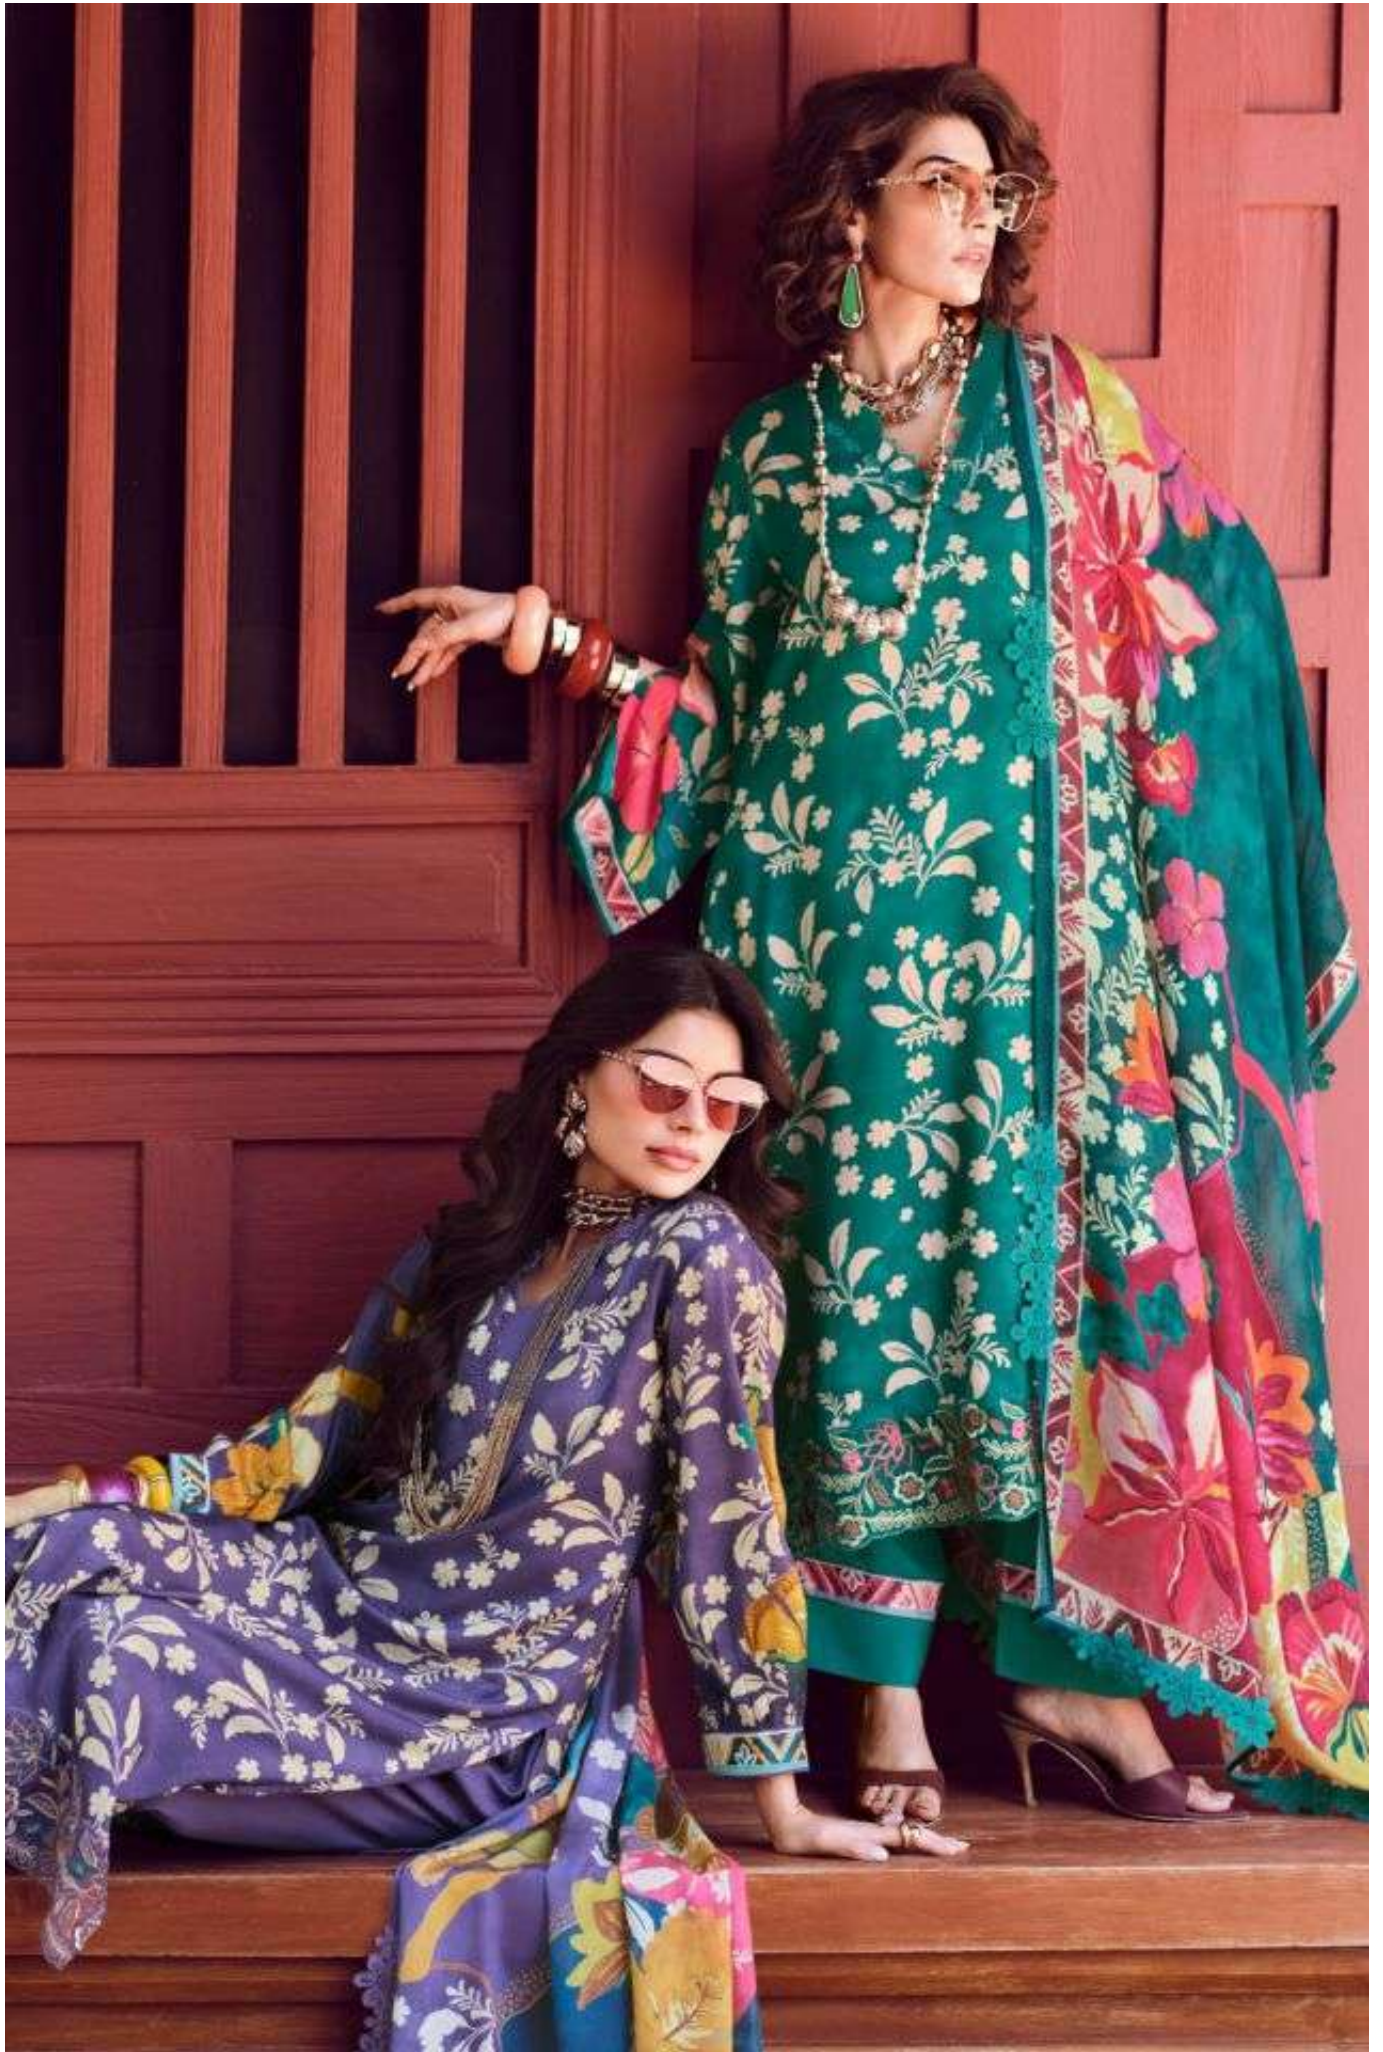

LG-03

VARSHAA Legend

LG-01

LG-02

LG-03

LG-04

LG-01

LG-03

DESCRIPTION

TOP

VISCOSE MUSLIN DIGITALLY PRINTED WITH
FLORAL LACES AND EMBROIDERED BORDERS

DUPATTA

VISCOSE CRINKLE CHIFFON DIGITALLY PRINTED
WITH FLORAL LACES

BOTTOM

MATTE SATIN SOLID.

LG-02