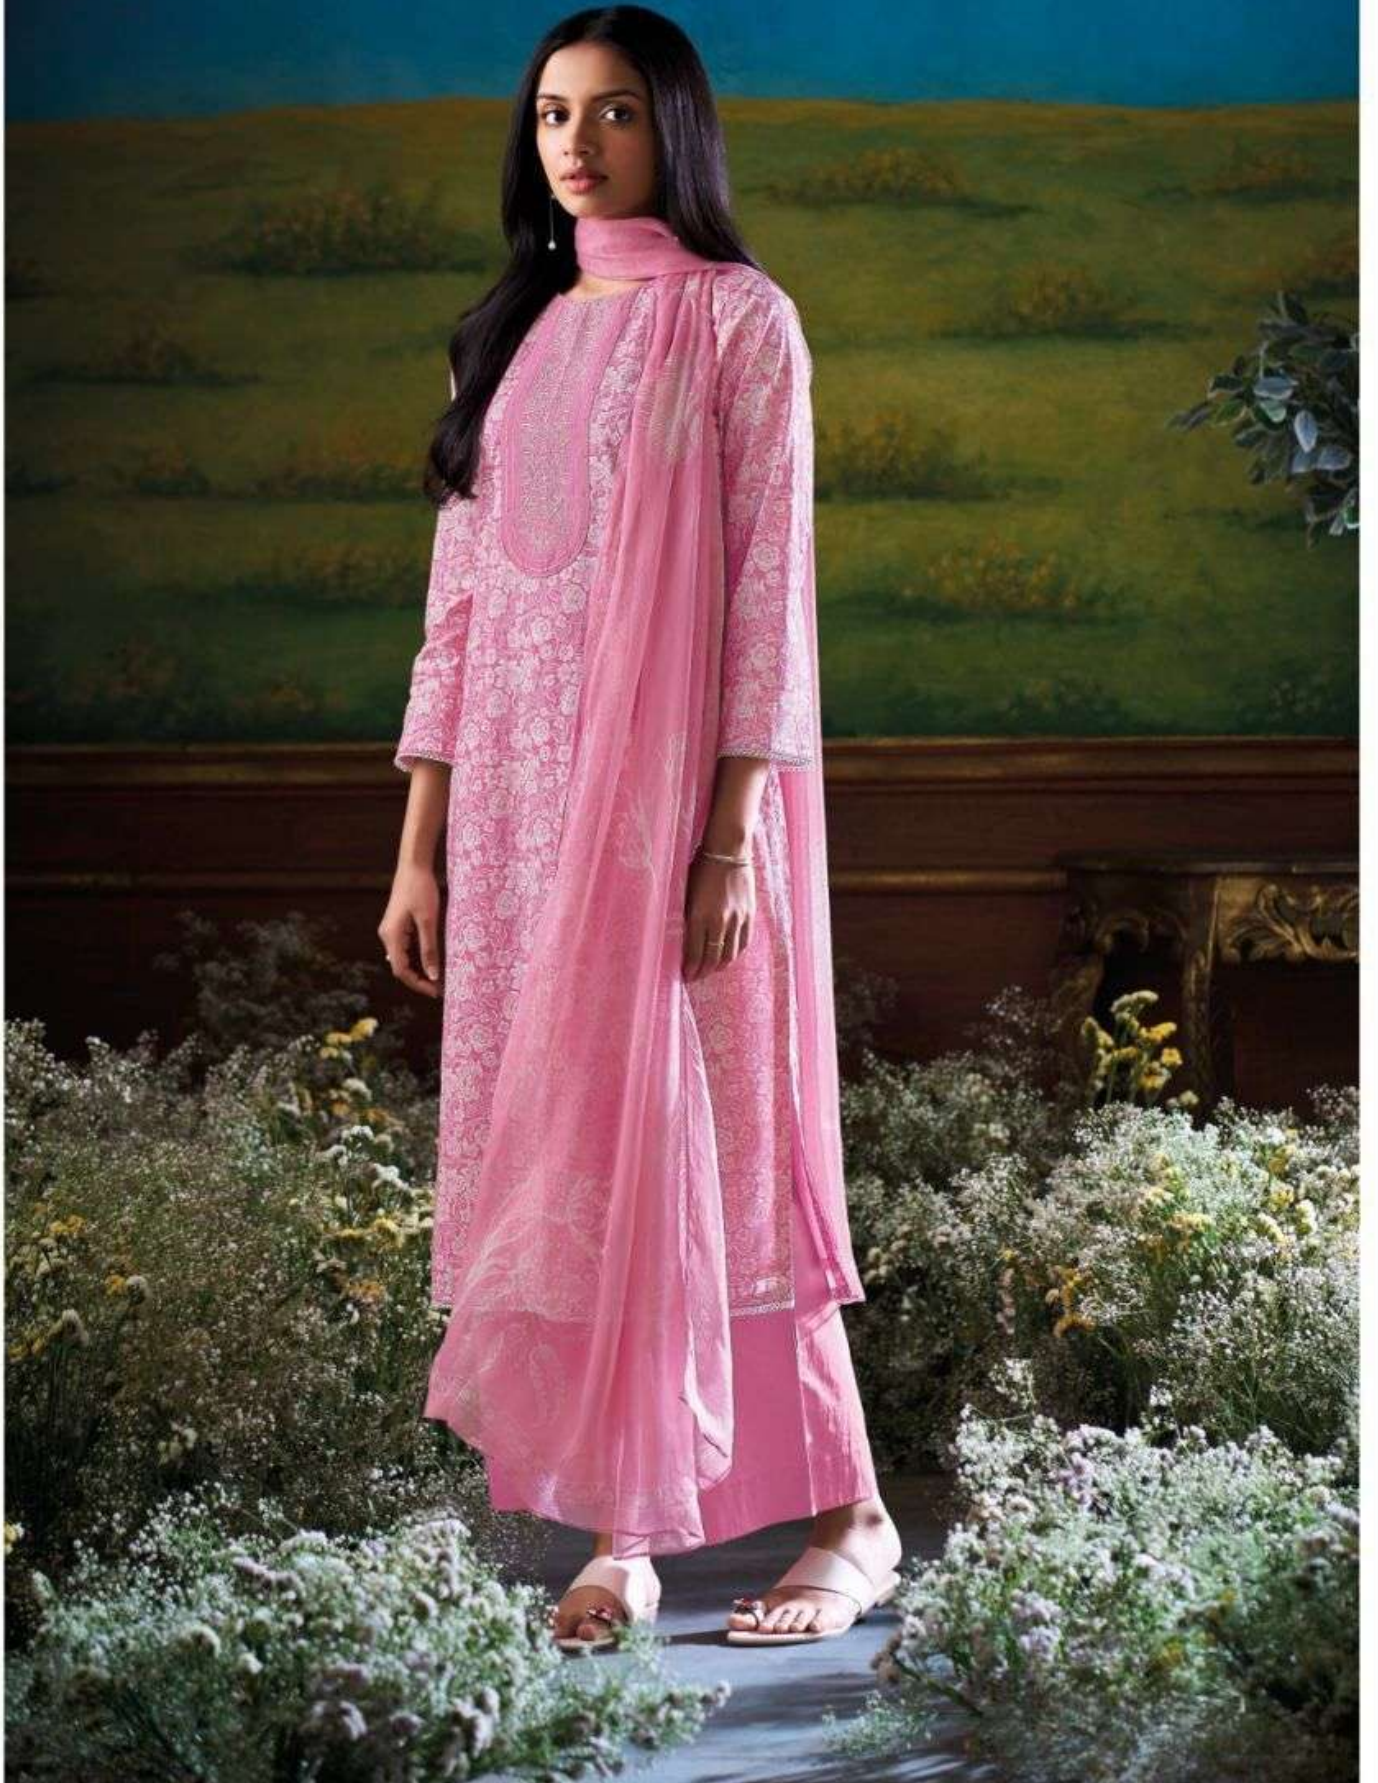

Ganga®
S4668-C