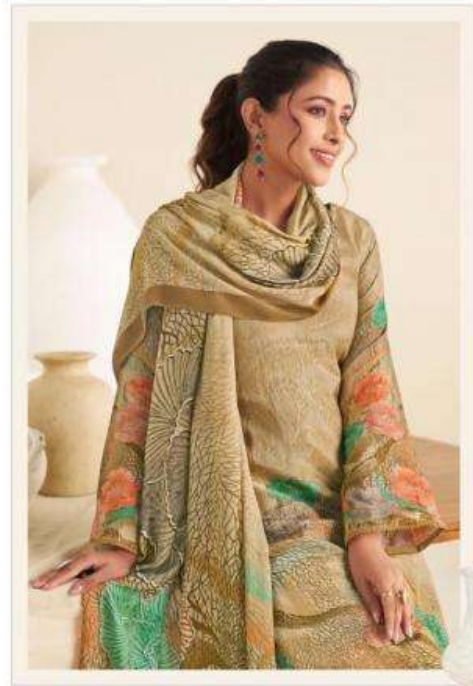

STMAR®

8201-C
Shawl with embroidery

STMAR®

8201-B

Il tempore di personal style

STMAR®

8201-A

After the world is a light place

VASTRA

*"Clean lines with textures of fibers are highlighted by
refined and feminine details."*

STIMAR®

8201-D
Set senza abbinata

SIMAR®

VASTRA

8201-A

8201-B