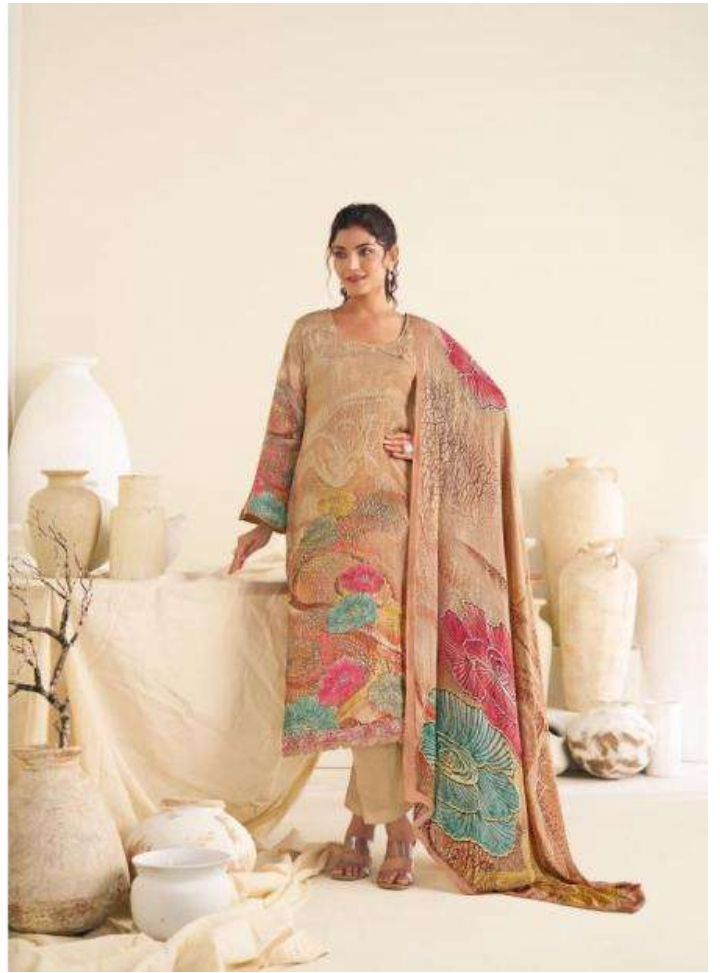

STMAR®

8201-C
Shawl with embroidery

STMAR®

8201-B

Il tempore di personal style

STMAR®

8201-A

After the world is a light place

VASTRA

*"Clean lines with textures of fibers are highlighted by
refined and feminine details."*

STIMAR®

8201-D
Set senza abbinata

SIMAR®

VASTRA

8201-A

8201-B