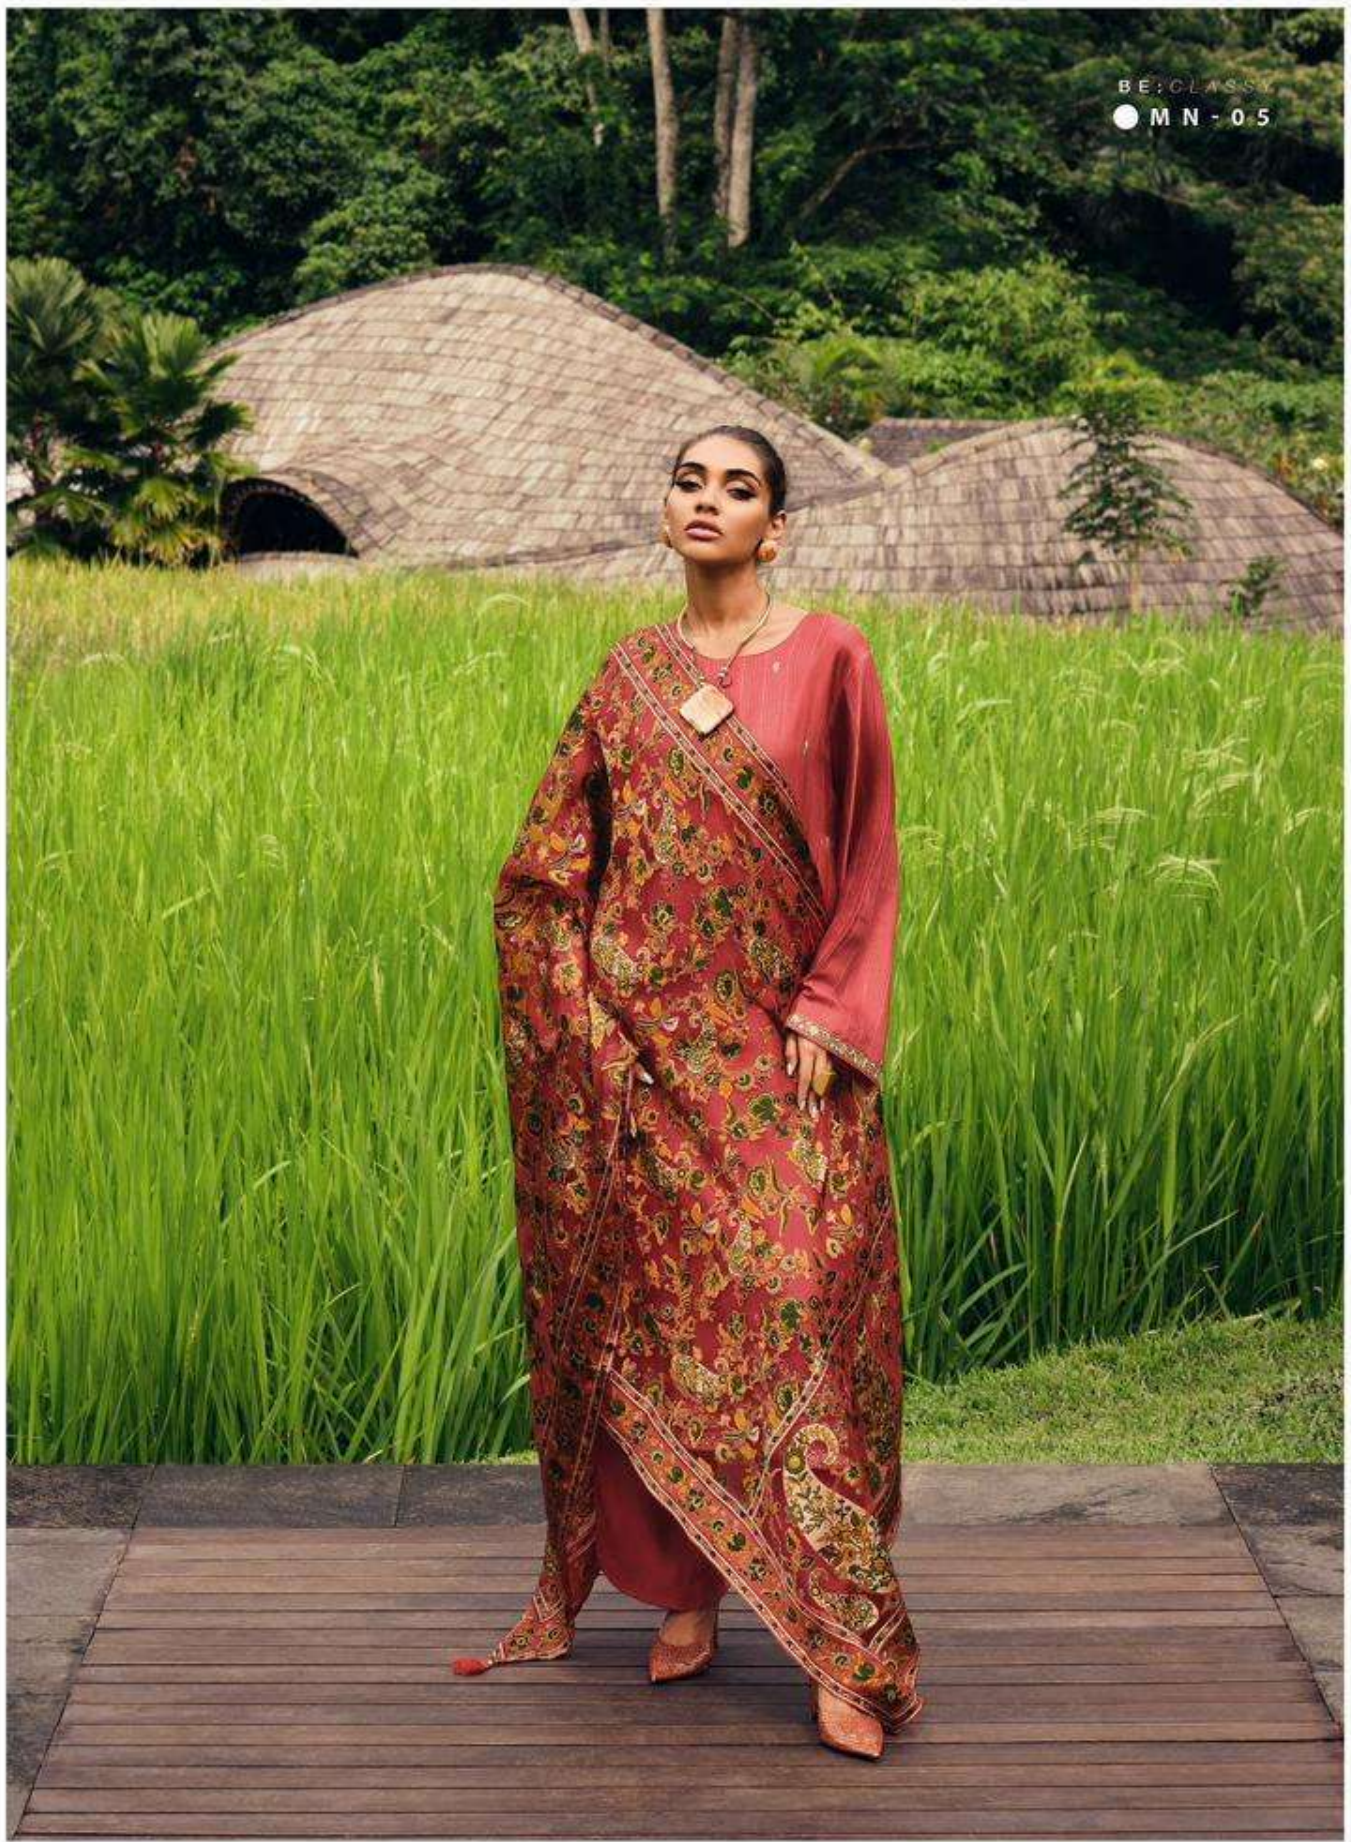

BE: CLASSY
● MN-05