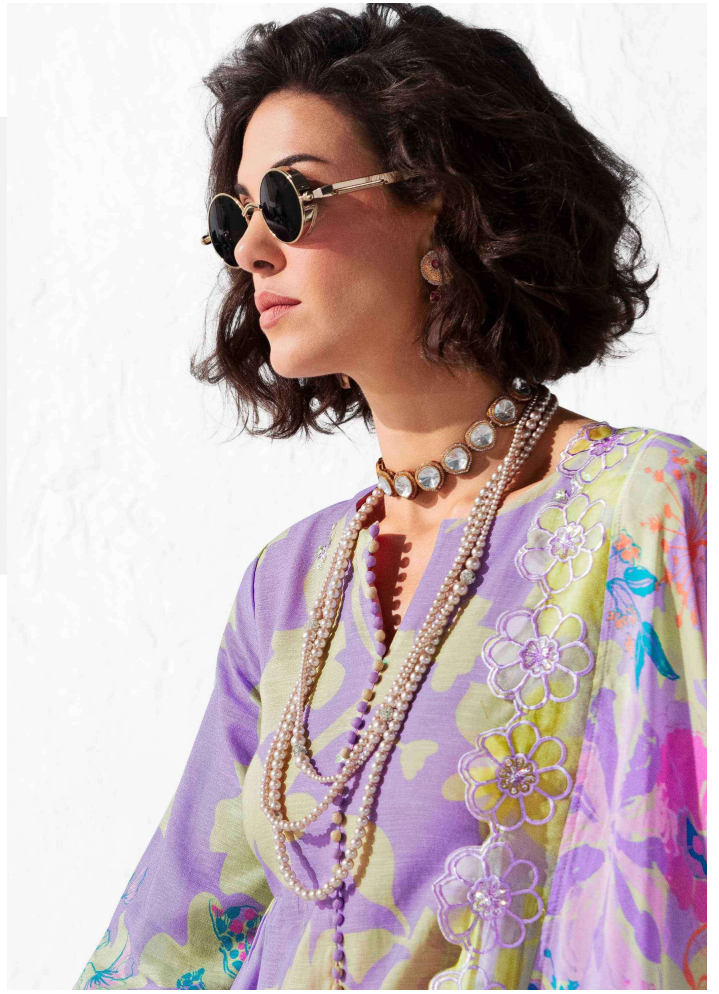

Heer

PANACHE

the flamboyant spirit that turns heads and sparks admiration.

9604