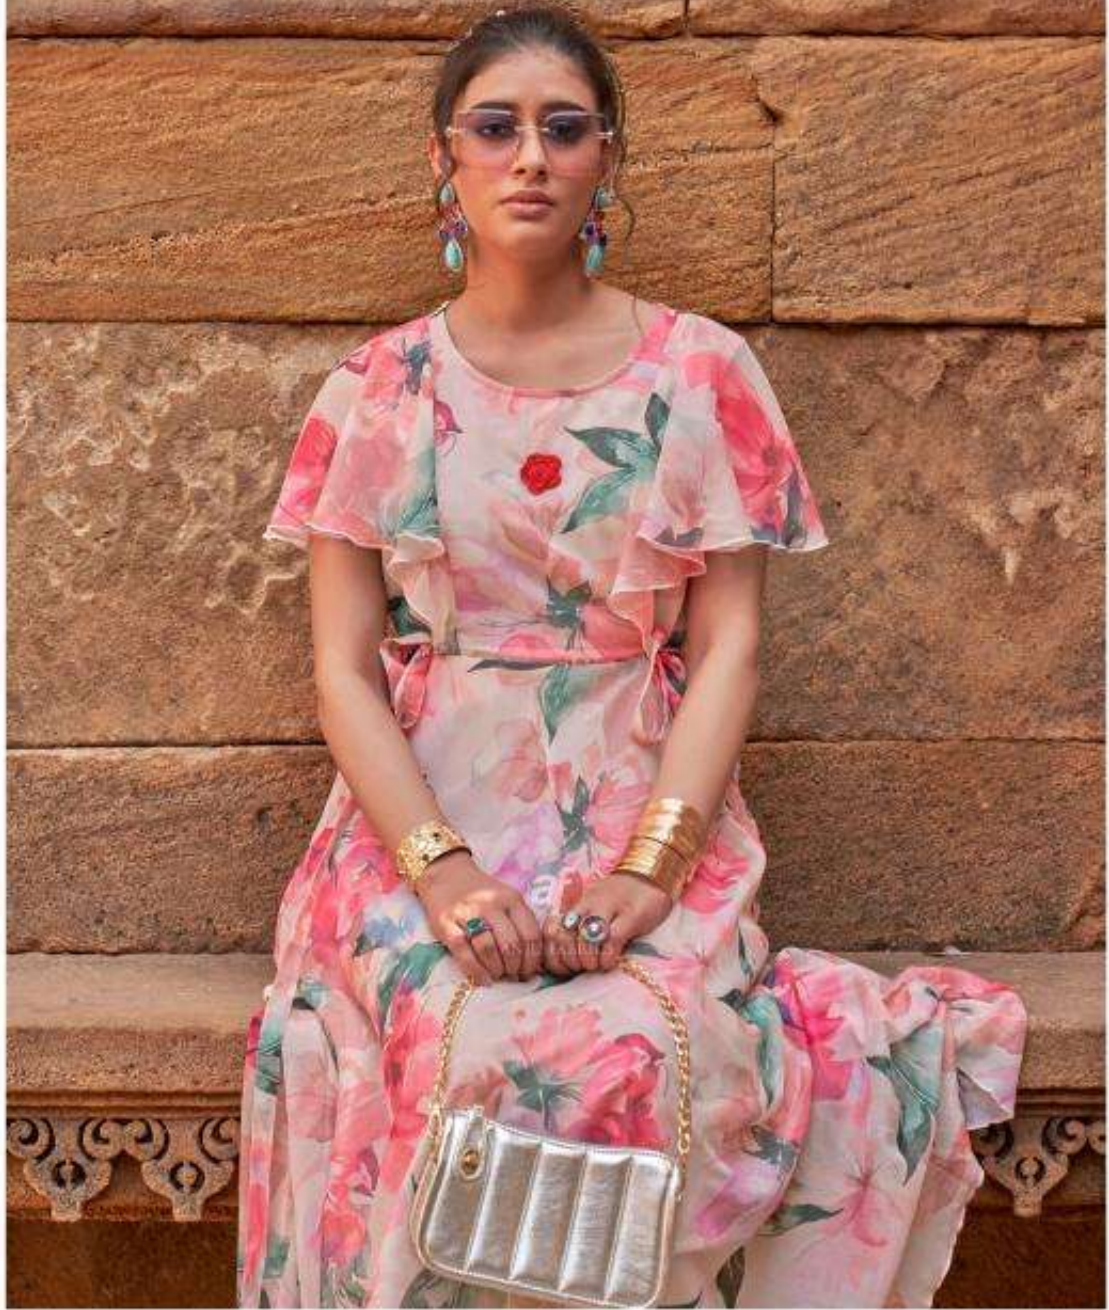

BY
ANJU FABRICS