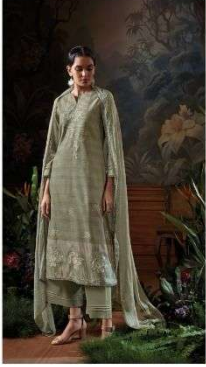

Ganga®

C2243

C2244

C2245

C2246

C2247

C2248

Ganga®
memento

C2245

Ganga®

C2248

Ganga®

C2247

<p>PRODUCT NAME</p>	<p><i>MEMENTO</i></p>
<p>D.NO.</p>	<p>C2243 TO C2248</p>
<p>DESCRIPTION</p>	<p>TOP PREMIUM COTTON DOBBY PRINTED WITH HAND EMBROIDERY, HAND WORK, EMBROIDERY LACE ON DAMAN & SLEEVES.</p> <p>BOTTOM PREMIUM COTTON SOLID COLOR</p> <p>DUPATTA PREMIUM PURE CHIFFON PRINTED WITH EMBROIDERY LACE BORDER.</p>