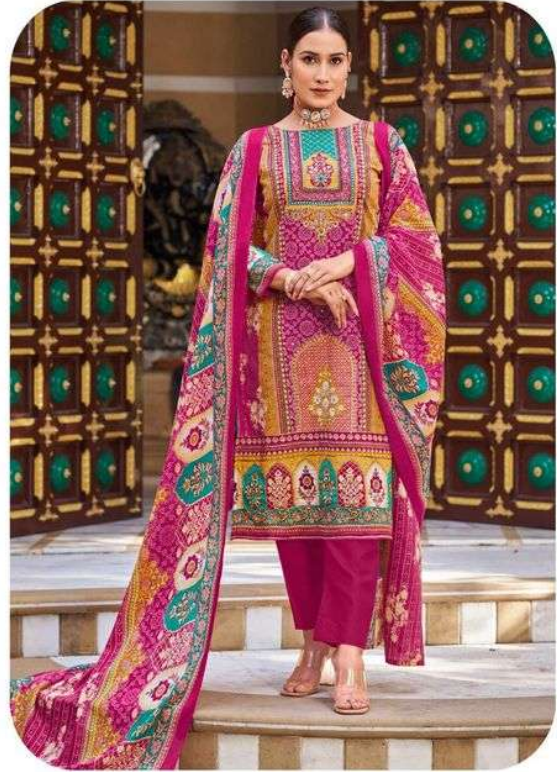

Zulfat®
Designing Suits

643-002

"Timeless Textiles, Inspired by Earth's Beauty."

Zulfat
Designer Suits
643-001

"A Fashion Symphony of Petals and Prints."

Malang

Zulfat[®]
Designer Suits

643-001