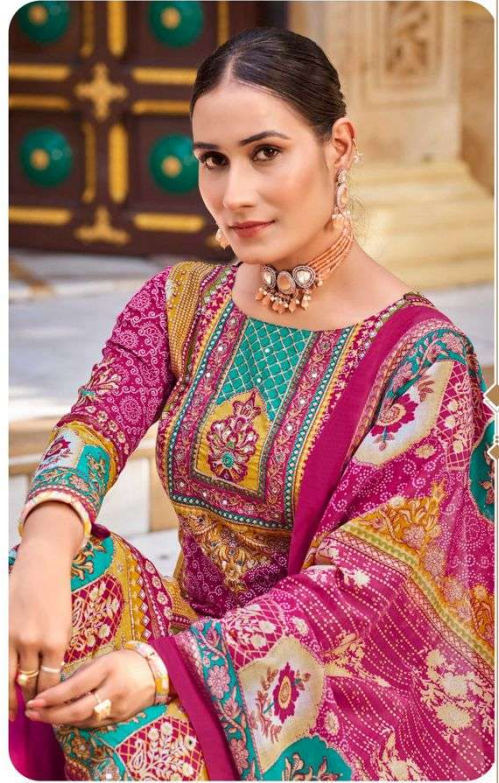

Zulfat®
Designing Suits

643-002

"Timeless Textiles, Inspired by Earth's Beauty."

Zulfat
Designer Suits
643-001

"A Fashion Symphony of Petals and Prints."

Malang

Zulfat[®]
Designer Suits

643-001