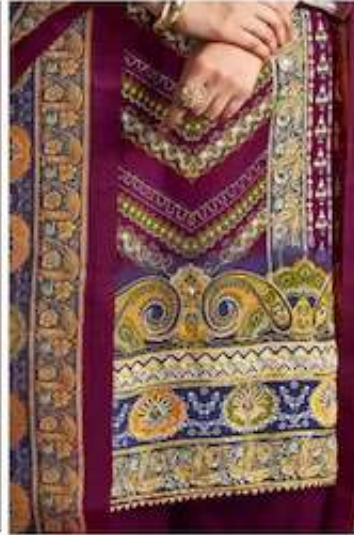

FESTIVAL COLLECTION

D.NO:1042-005