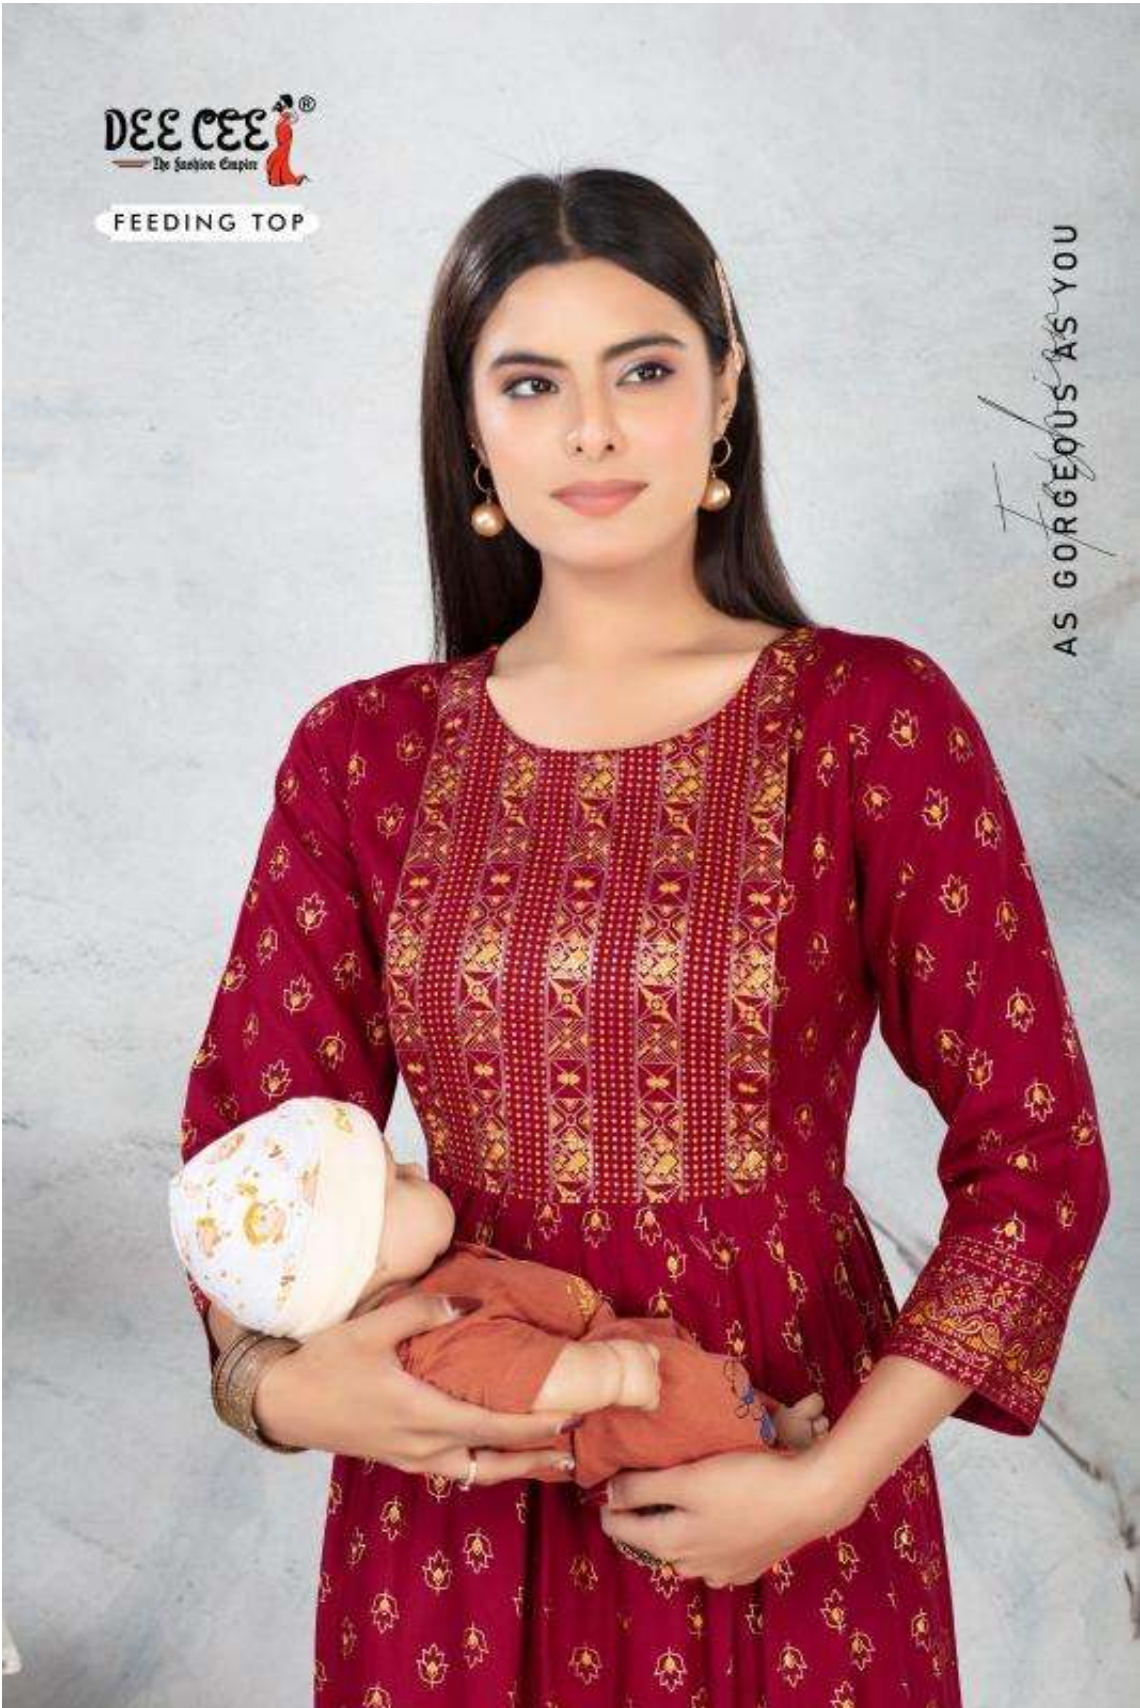

DEE CEE®
The Fashion Empire

FEEDING TOP

AS GORGEOUS AS YOU