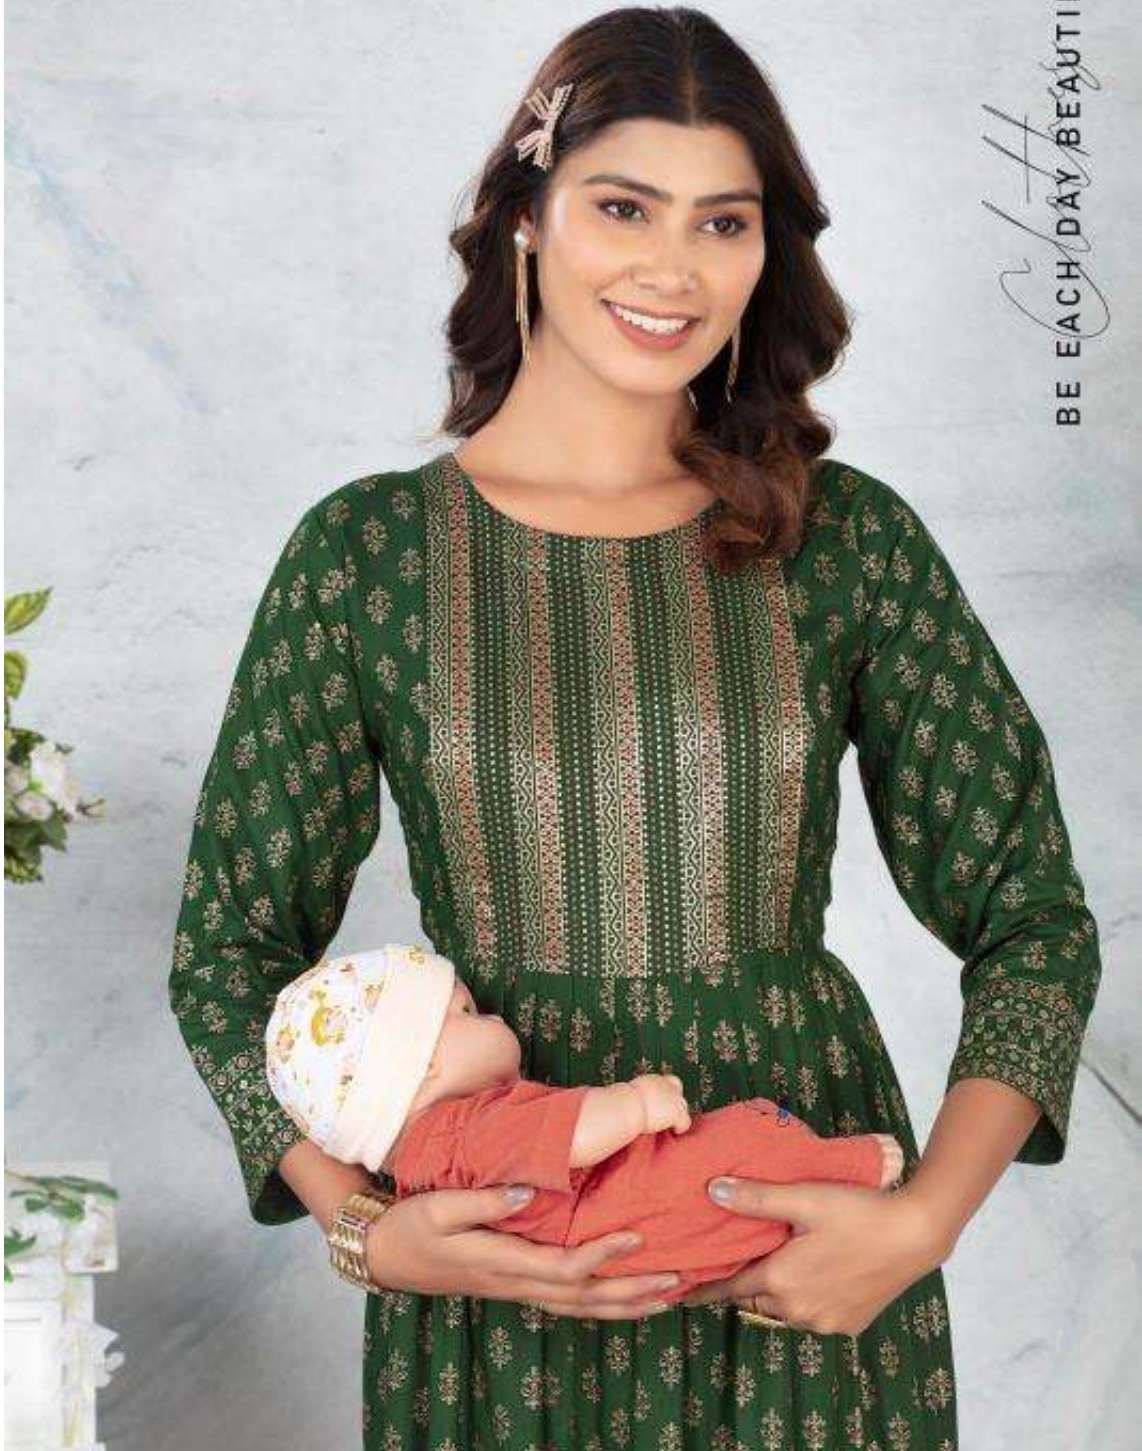

DEE CEE®
The Fashion Empire

FEEDING TOP

BE EACH DAY BEAUTIFUL