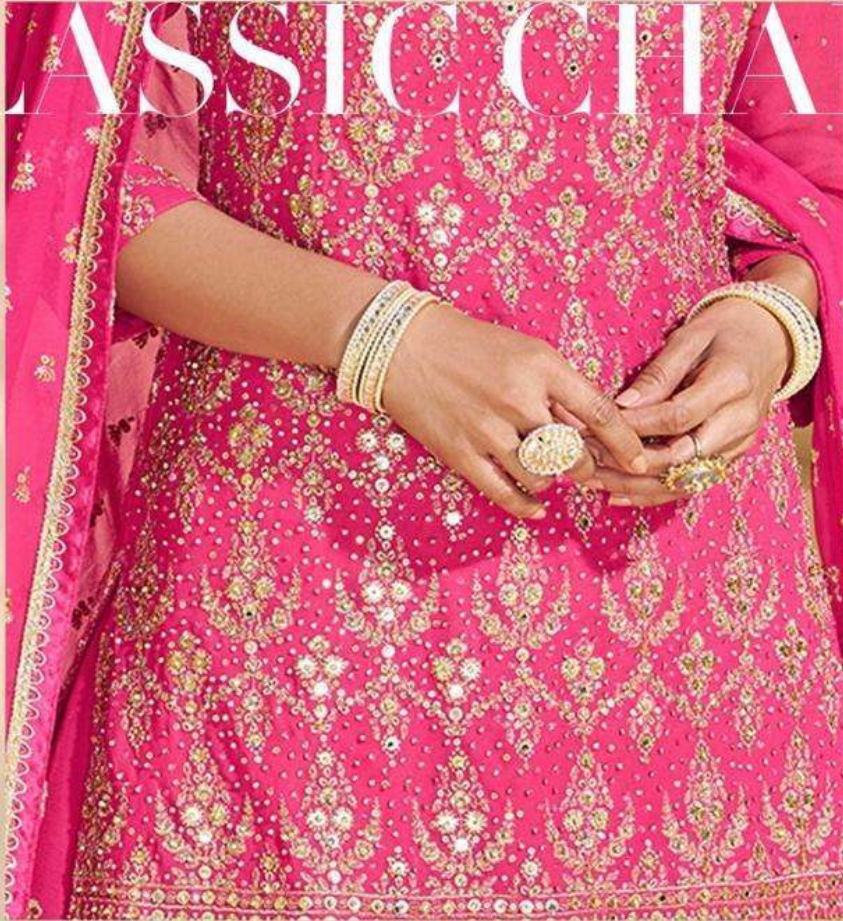

STYLE AND CLASSIC CHARM

Feel like you've stepped straight out a regal empire; and your dream of looking like a princess is just accomplished!

5801