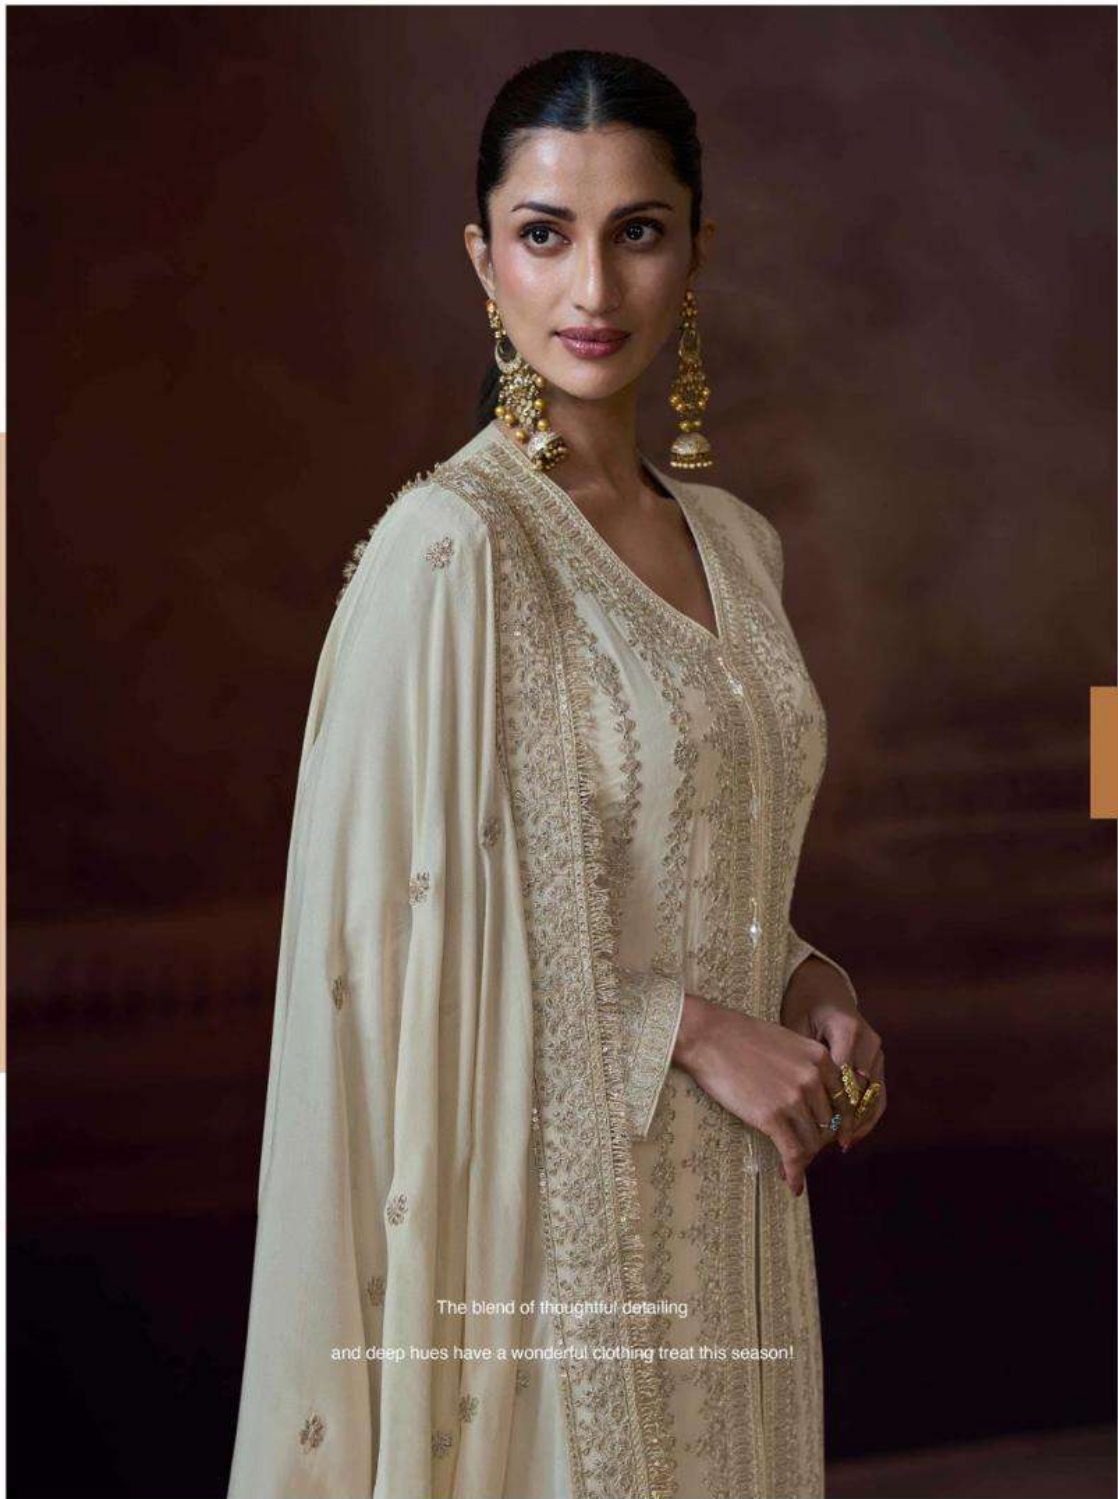

THE MAJESTIC LOOK /

THE MAJESTIC LOOK /

The blend of thoughtful detailing
and deep hues have a wonderful clothing treat this season!

SAYURI®
Designer

• 5778 •

SAYURI®
Designer

The blend of thoughtful detailing and deep hues
have a wonderful clothing treat this season!

• 5779 •

THE MAJESTIC LOOK /

5779

HOPEFUL

The ethnic yet contemporary fashion story
enriches your hopes and dreams for a perfect dress!

SAYURI[®]
Designer

SAYURI[®]
Designer

HOPEFUL

The ethnic yet contemporary fashion story
enriches your hopes and dreams for a perfect dress!

5780

/ THE MAJESTIC LOOK

The ethnic yet contemporary fashion story enriches
your hopes and dreams for a perfect dress!

• 5780 •

SAYURI[®]
— Designer

THE MAJESTIC LOOK

Sway your ethnic saga with this ethnic attire.

which a blend of youthfulness and understated elegance.

5781

SAYURI[®]
Designer

5778