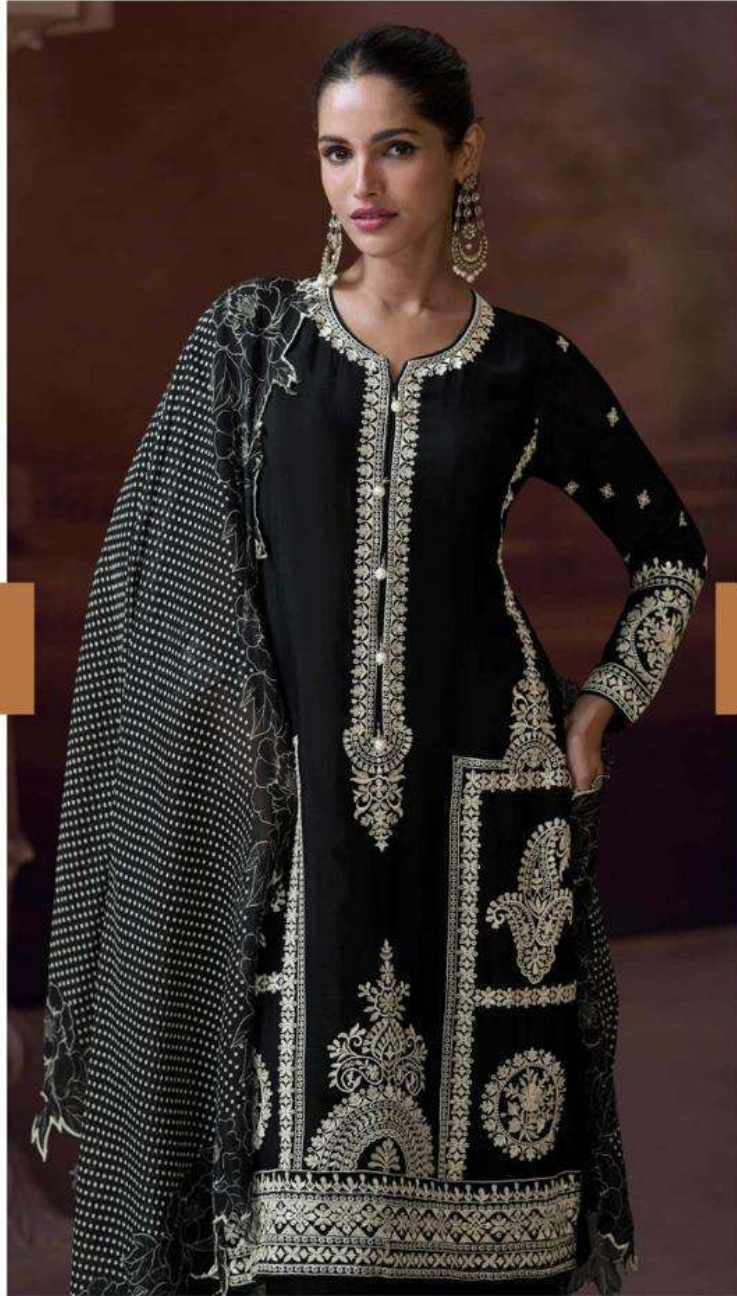

THE MAJESTIC LOOK

Sway your ethnic saga with this ethnic attire.

which a blend of youthfulness and understated elegance.

5781