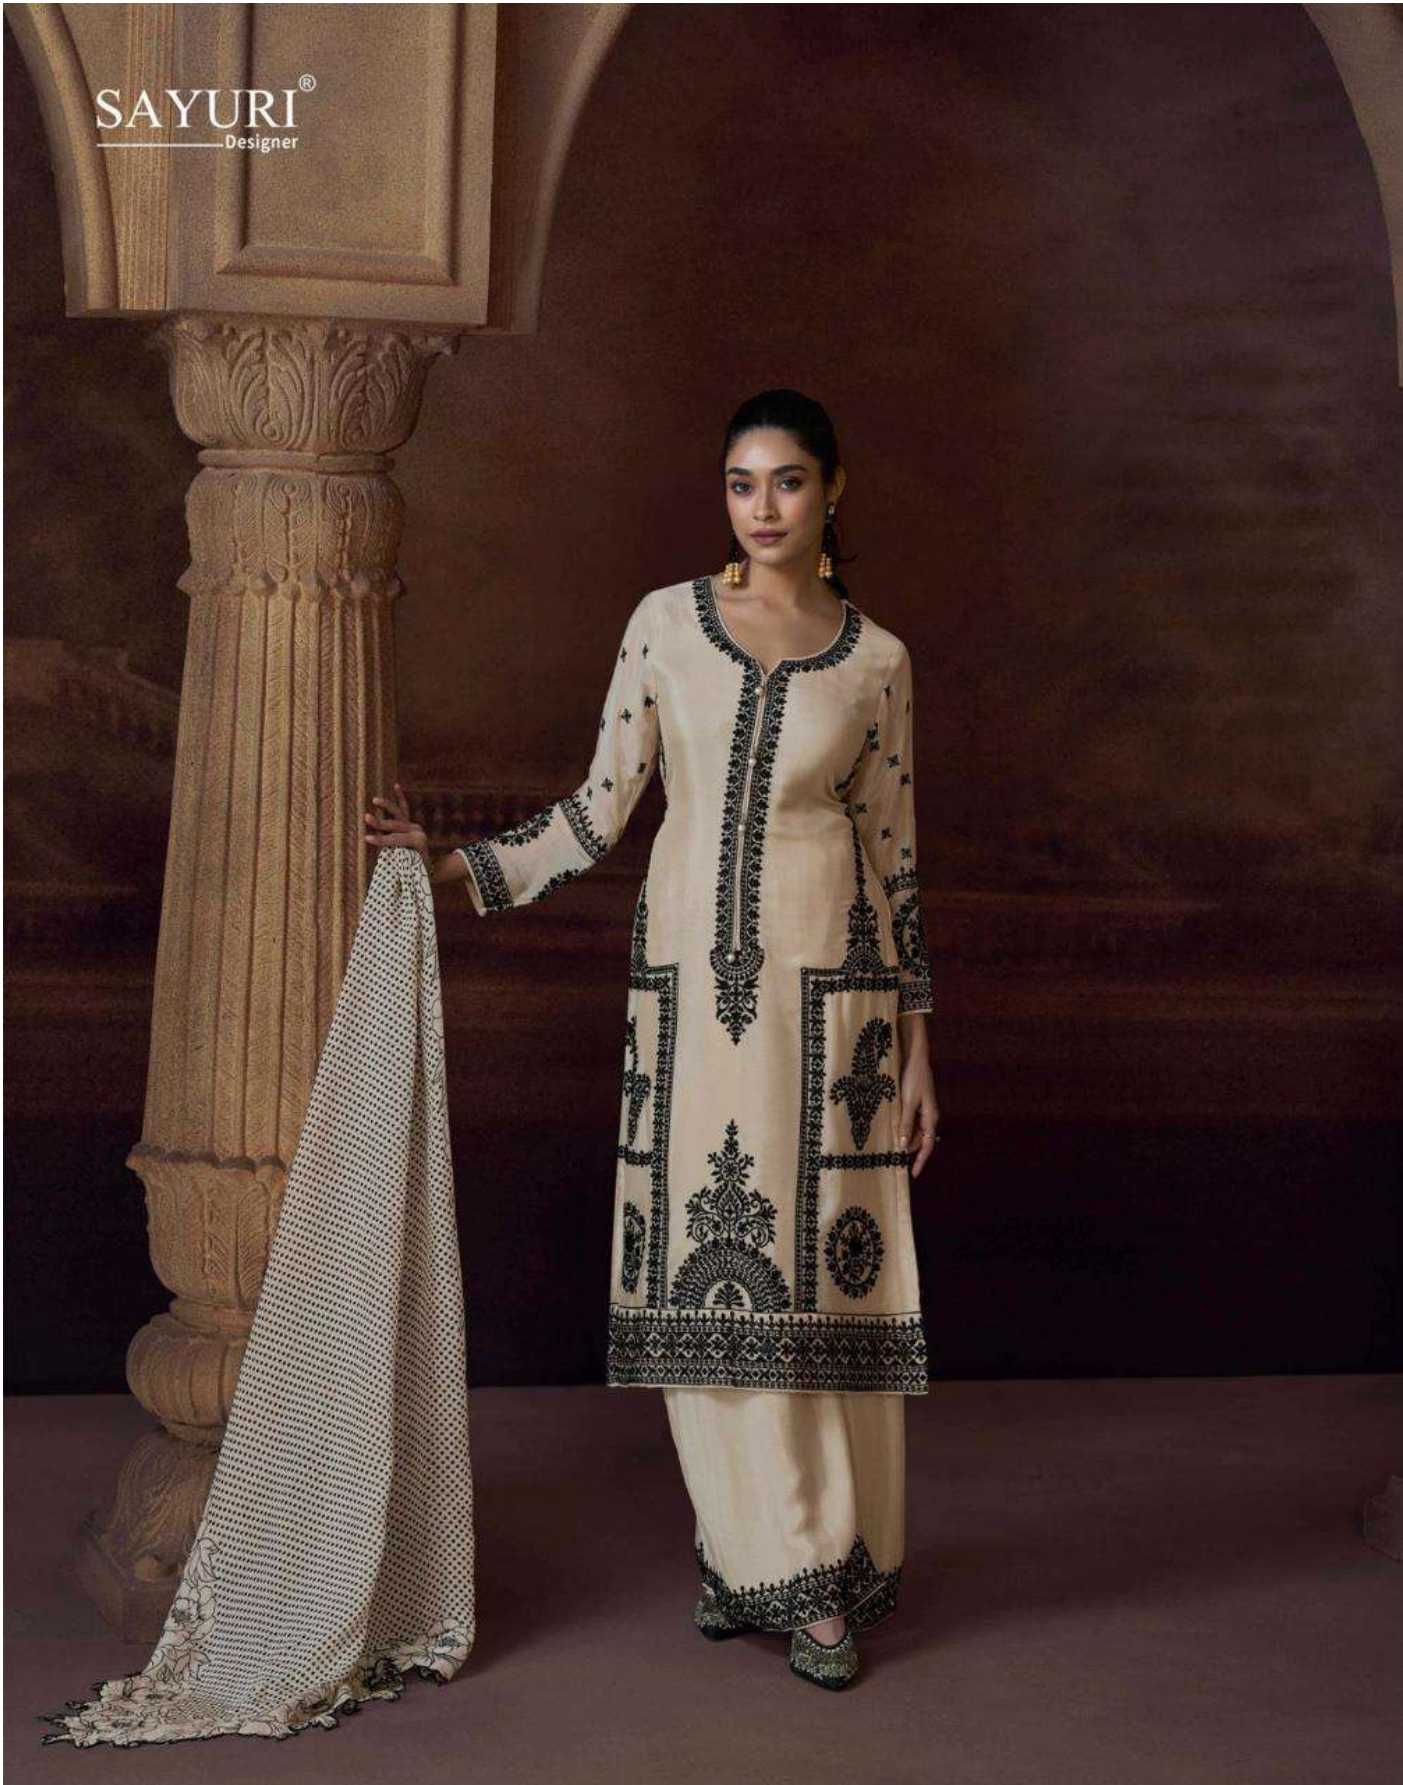

• 5779 •

THE MAJESTIC LOOK /

5779

HOPEFUL

The ethnic yet contemporary fashion story
enriches your hopes and dreams for a perfect dress!

SAYURI[®]
Designer

SAYURI[®]
Designer

HOPEFUL

The ethnic yet contemporary fashion story
enriches your hopes and dreams for a perfect dress!

5780

/ THE MAJESTIC LOOK

The ethnic yet contemporary fashion story enriches
your hopes and dreams for a perfect dress!