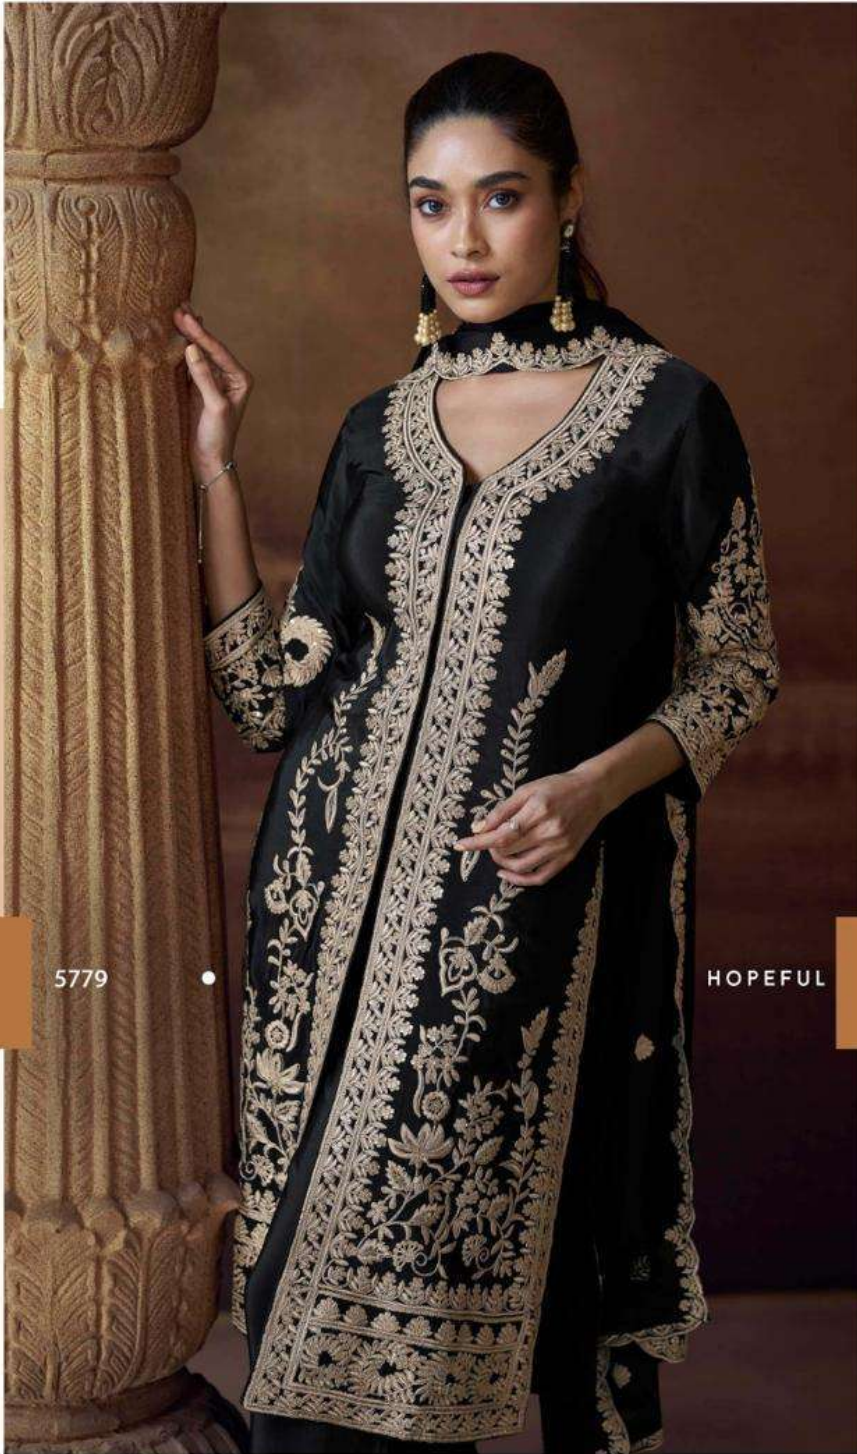

THE MAJESTIC LOOK /

THE MAJESTIC LOOK /

The blend of thoughtful detailing
and deep hues have a wonderful clothing treat this season!

SAYURI®
Designer

• 5778 •

SAYURI®
Designer

The blend of thoughtful detailing and deep hues
have a wonderful clothing treat this season!

• 5779 •

THE MAJESTIC LOOK /

5779

HOPEFUL

The ethnic yet contemporary fashion story
enriches your hopes and dreams for a perfect dress!

SAYURI[®]
Designer

SAYURI[®]
Designer

HOPEFUL

The ethnic yet contemporary fashion story
enriches your hopes and dreams for a perfect dress!

5780

/ THE MAJESTIC LOOK

The ethnic yet contemporary fashion story enriches
your hopes and dreams for a perfect dress!

• 5780 •

SAYURI[®]
— Designer

THE MAJESTIC LOOK

Sway your ethnic saga with this ethnic attire.

which a blend of youthfulness and understated elegance.

5781

SAYURI[®]
Designer

5778