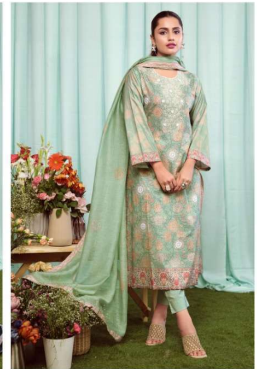

DESIGN NO

7905 - 7937 - 7955 - 7915

DESCRIPTION

TOP - PURE COTTON LAWN DIGITAL PRINT WITH ORGENZA SILK

NECK PATTI EMBROIDERY & FANCY BUTTA

BOTTOM - PURE COTTON LAWN

DUPATTA. PURE VISCOSE LINEN DUPATTA DIGITAL PRINT

WITH DIGITAL PRINTED PATTI

Khayal

7905

7937

7955

7915

Sahiba

All accessories are for shoot purpose only.