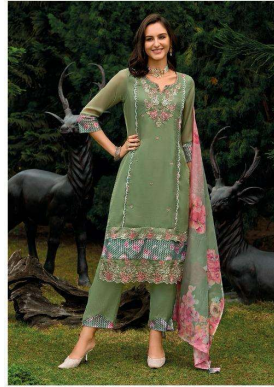

31021

31022

31023

31024

31025

31026

ELABORATE YOUR STYLE
REDEFINE YOUR LIFE

LADY
LEELA

inaya
(EXCLUSIVE COLLECTION) VOL-2

inaya
(EXCLUSIVE COLLECTION) VOL-2

FABRIC DETAILS

TOP

EMBROIDARY & HANDWORK ON ORGANZA FABRIC KURTI
WITH EXCLUSIVE FABRIC CUT & PASTE PATTERN & INNER

BOTTOM

VISCOSE SILK FABRIC PANTS WITH PATTERNS & POCKET