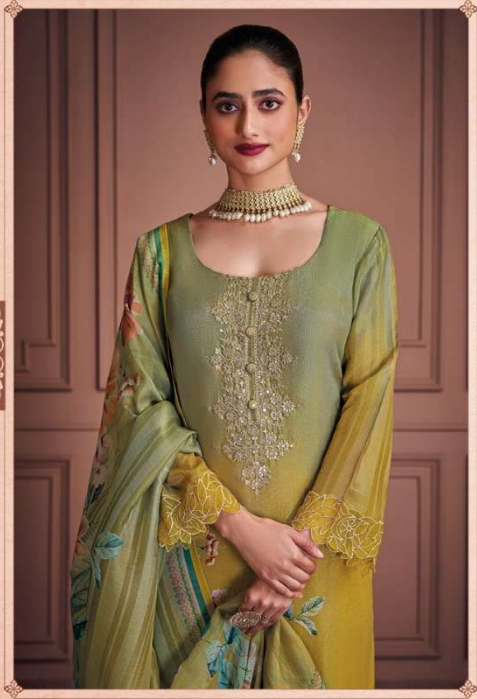

HEER

BY KIMORA

9586

Heer
BY KIMORA

9585

TOUCHED BY BRILLIANCE

EFFORTLESS
ELEGANCE

HEER
BY KIMORA

9586

ACCESSIBLE
DESIGNER LUXURY

HEER
BY KIMORA

9584

9581

HEER

BY KIMORA

STYLE STATEMENT

Heer
BY KIMORA

◆
9581

◆
9582

◆
9583

◆
9584

◆
9585

◆
9586

SAAJ

~ TOP ~

PURE MUSLIN SOFT BANARASI ZARI WITH DIGITAL PRINT,
EMBROIDERY NECKLINE AND SCALLOPED
EMBROIDERY BORDER ON SLEEVE

~ BOTTOM ~

PURE MUSLIN

~ DUPATTA ~

PURE MUSLIN SOFT BANARASI ZARI WITH DIGITAL PRINT
AND SCALLOPED EMBROIDERY BORDER ON TWO ENDS