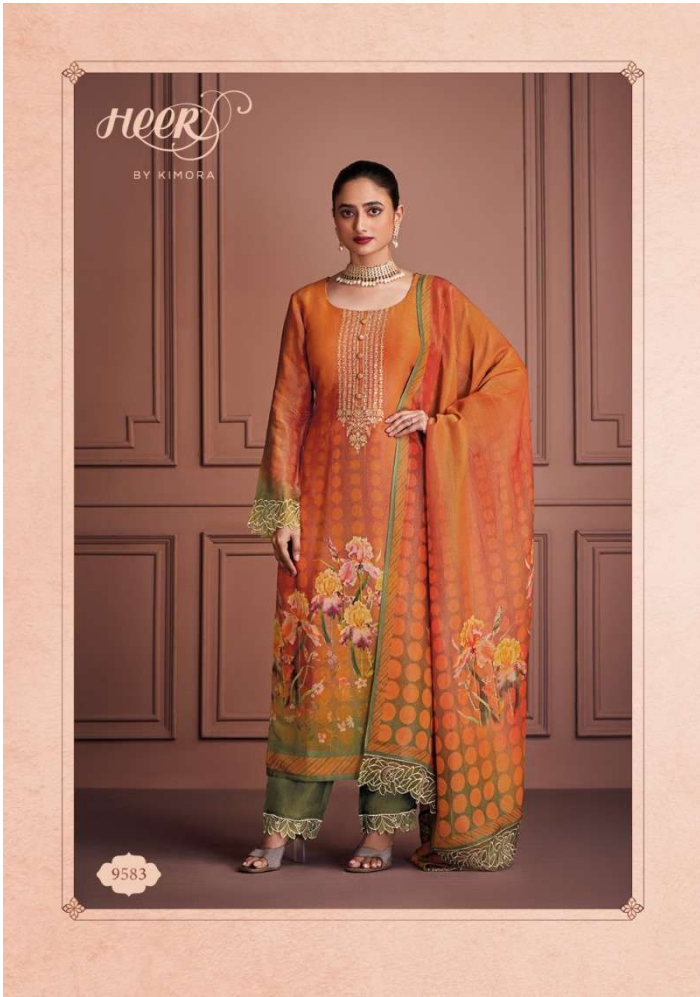

HEER

BY KIMORA

9586

Heer
BY KIMORA

9585

TOUCHED BY BRILLIANCE

EFFORTLESS
ELEGANCE

HEER
BY KIMORA

9586

ACCESSIBLE
DESIGNER LUXURY

HEER
BY KIMORA

9584

9581

HEER

BY KIMORA

STYLE STATEMENT

Heer
BY KIMORA

◆
9581

◆
9582

◆
9583

◆
9584

◆
9585

◆
9586

SAAJ

~ TOP ~

PURE MUSLIN SOFT BANARASI ZARI WITH DIGITAL PRINT,
EMBROIDERY NECKLINE AND SCALLOPED
EMBROIDERY BORDER ON SLEEVE

~ BOTTOM ~

PURE MUSLIN

~ DUPATTA ~

PURE MUSLIN SOFT BANARASI ZARI WITH DIGITAL PRINT
AND SCALLOPED EMBROIDERY BORDER ON TWO ENDS