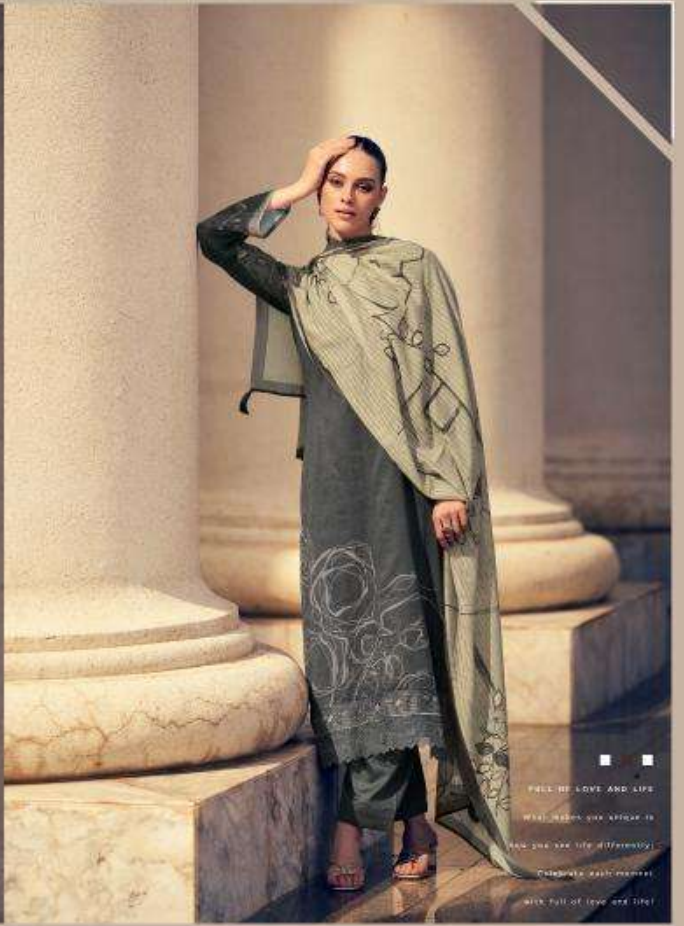

Sadhana
18295

■ ■
FALL IN LOVE AND LIVE
WHAT MEANS YOU APPEAR TO
HOW YOU SEE LIFE DIFFERENTLY
Celebrate each moment
with full of love and life!