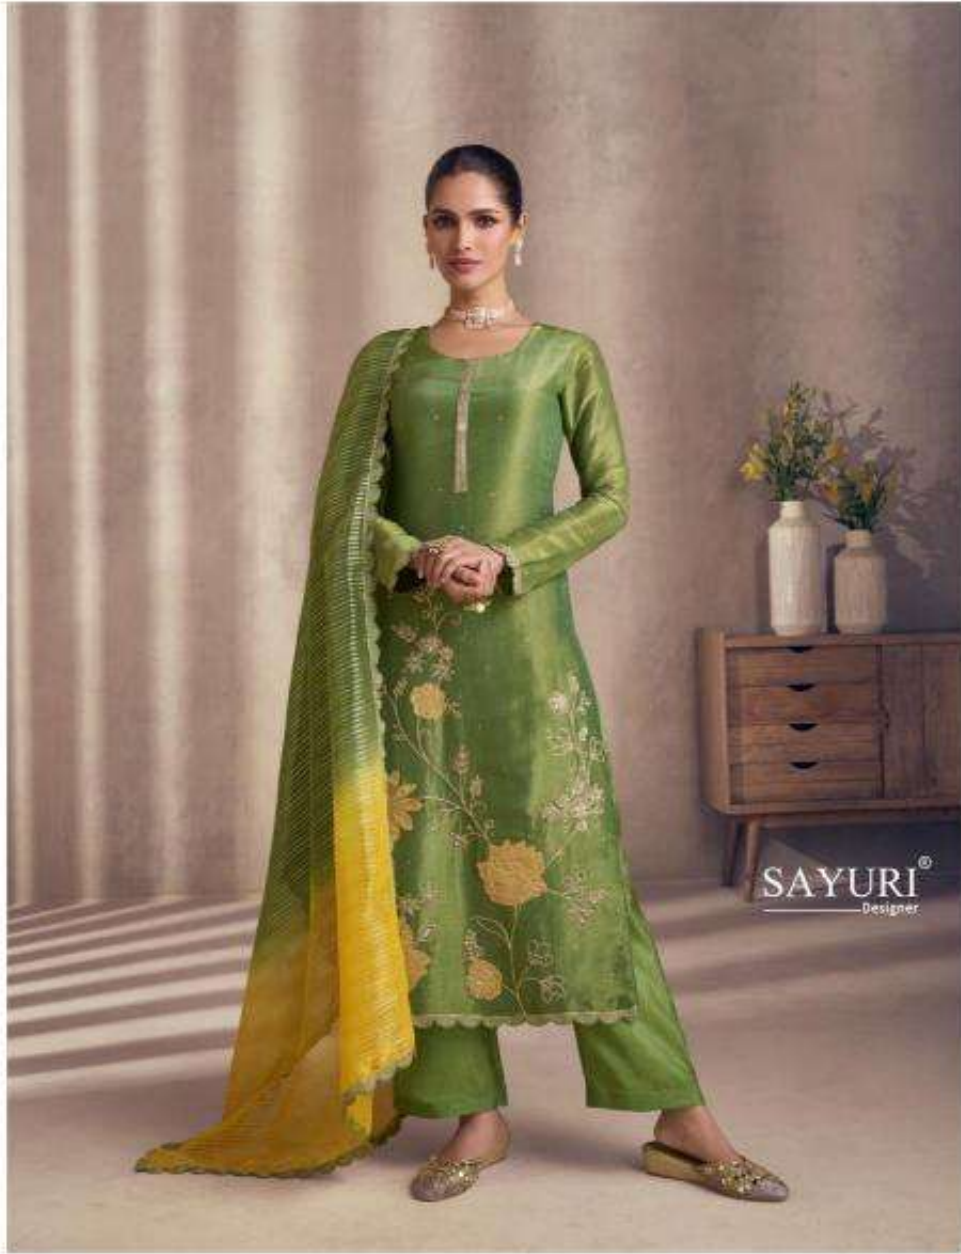

|| 5641 ||

|| 5642 ||