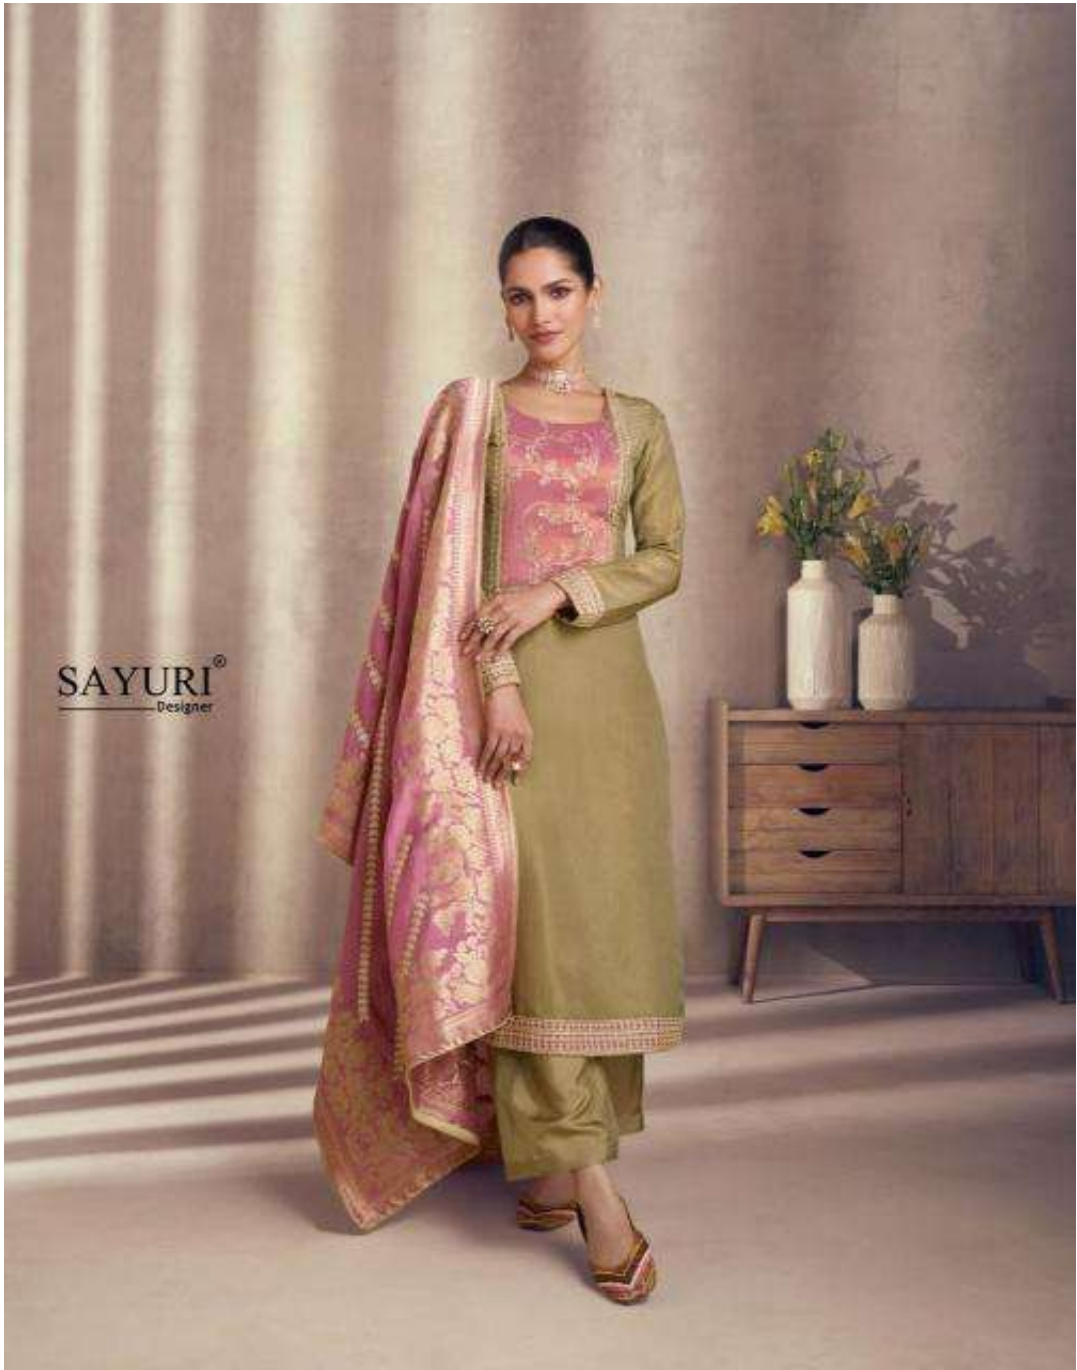

SAYURI®
Designer