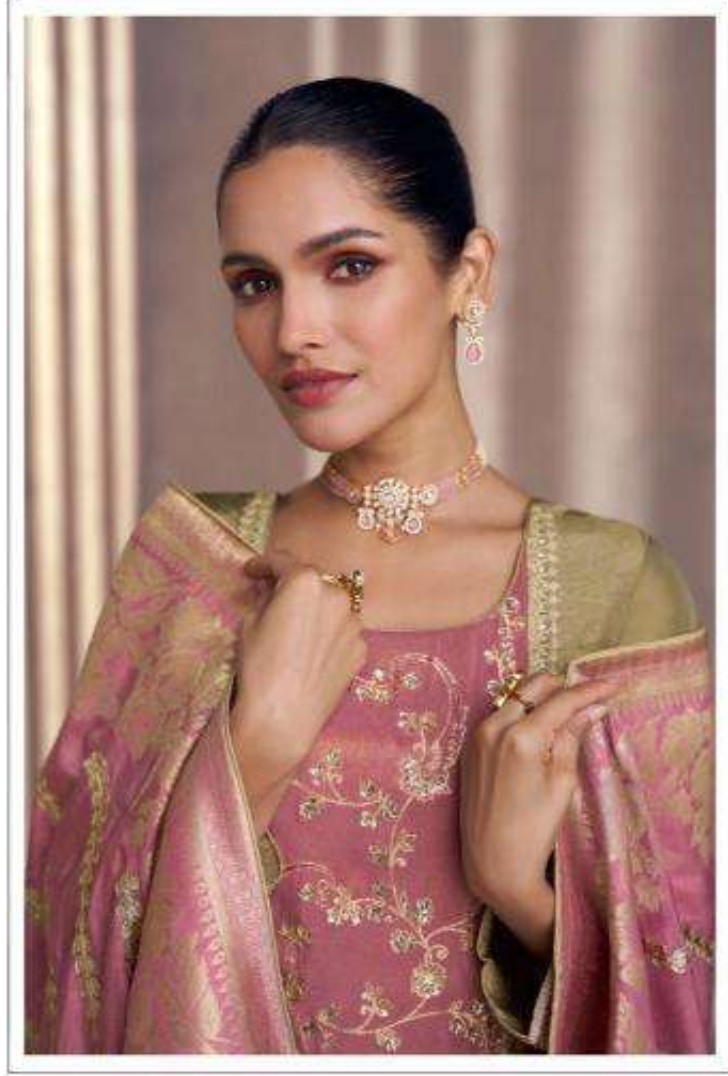

HOPEFUL

The ethnic yet contemporary fashion story evokes your hopes and dreams for a perfect dress!

●
5639