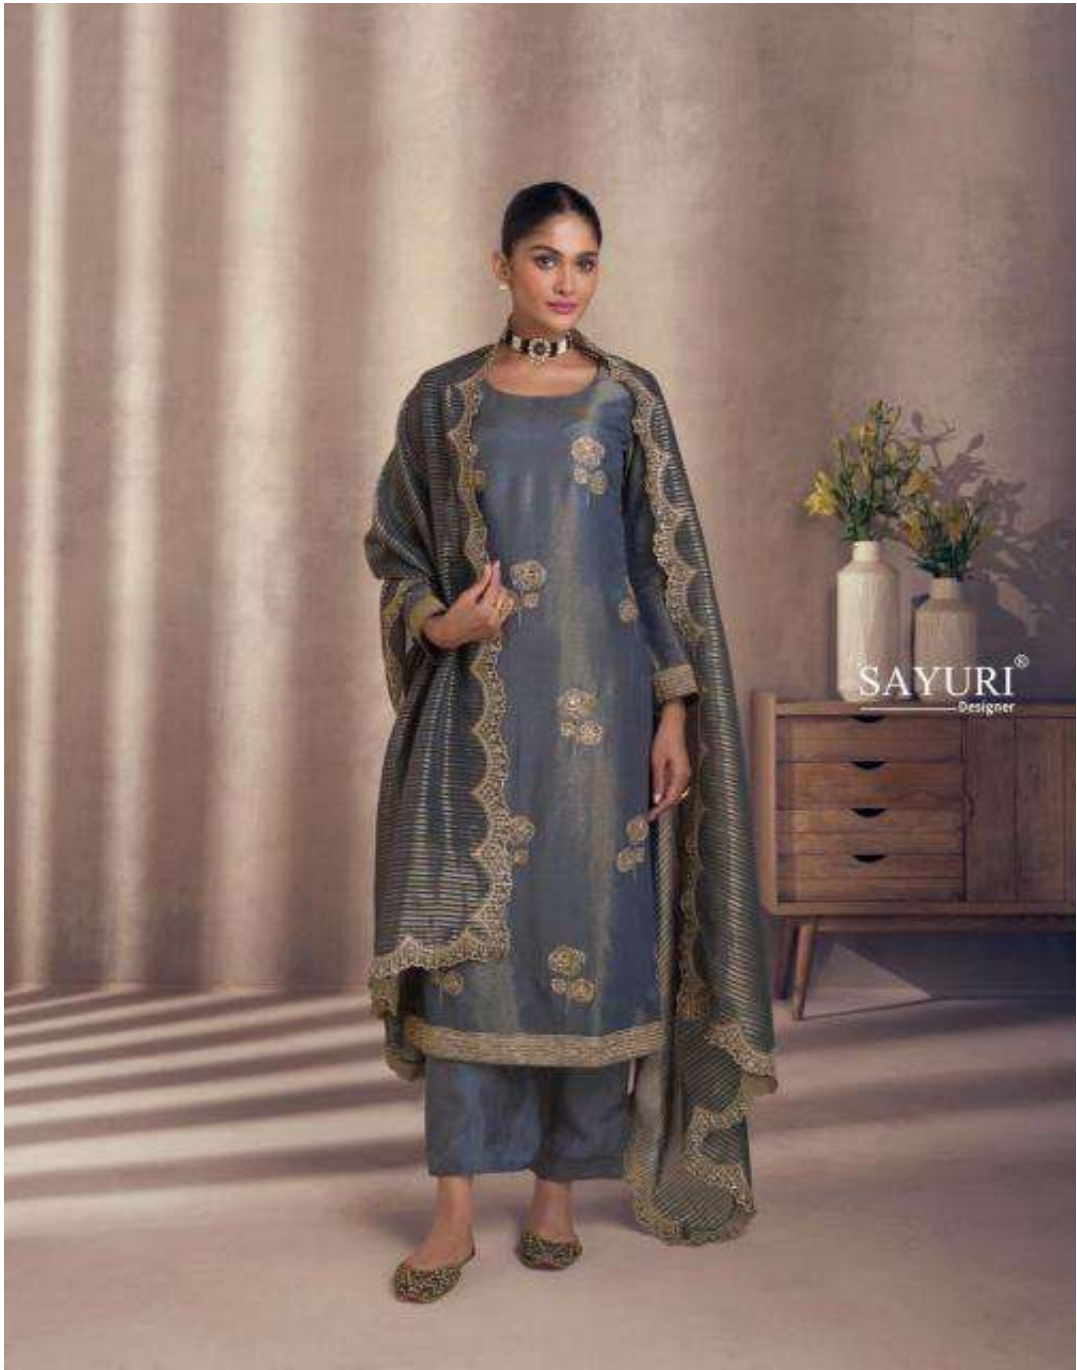

# HOPEFUL

*The ethnic get contemporary fashion brings zari-like work, hues, and drapes for a perfect dress!*

SAYURI®  
Designer

YOUTHFUL

5641

SAYURI<sup>®</sup>  
Designer