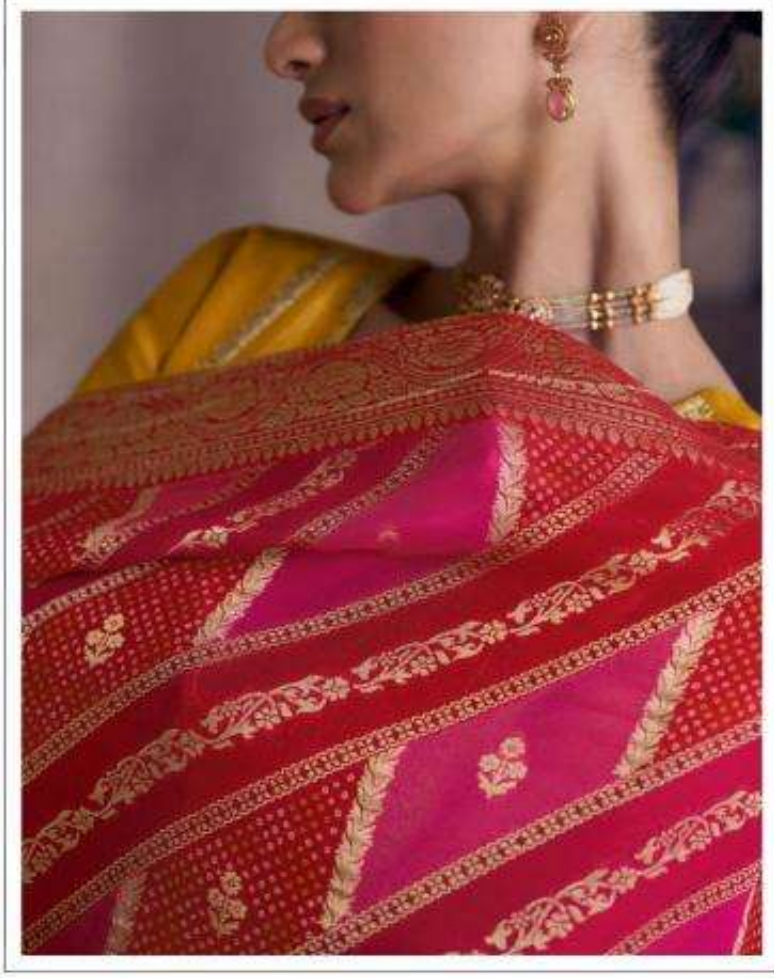

# HOPEFUL

*The ethnic get contemporary fashion brings zari-like work, hues, and drapes for a perfect dress!*

SAYURI®  
Designer

YOUTHFUL

5641

SAYURI<sup>®</sup>  
Designer