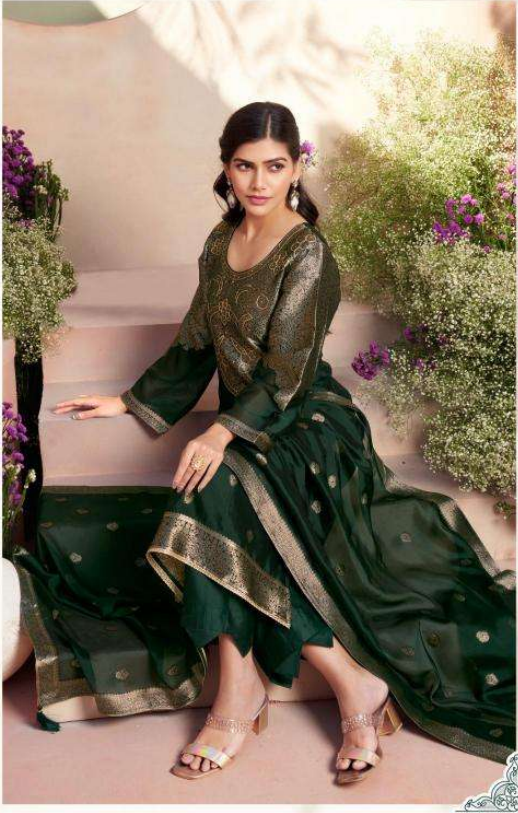

**RAAZI**  
SAB DIL RAAZI

RAAZI  
LAKSHMI  
3305

The color is symbol of purity

3306

RAAZI  
LAKSHMI RAZI

3301

3302

3303

INDRIYA

3304

3305

3306

**RAAZI**  
SAY DILL KHARZI

The color is symbol of purity

3306  
●●●

**RAAZI**  
SAY HELLO TO