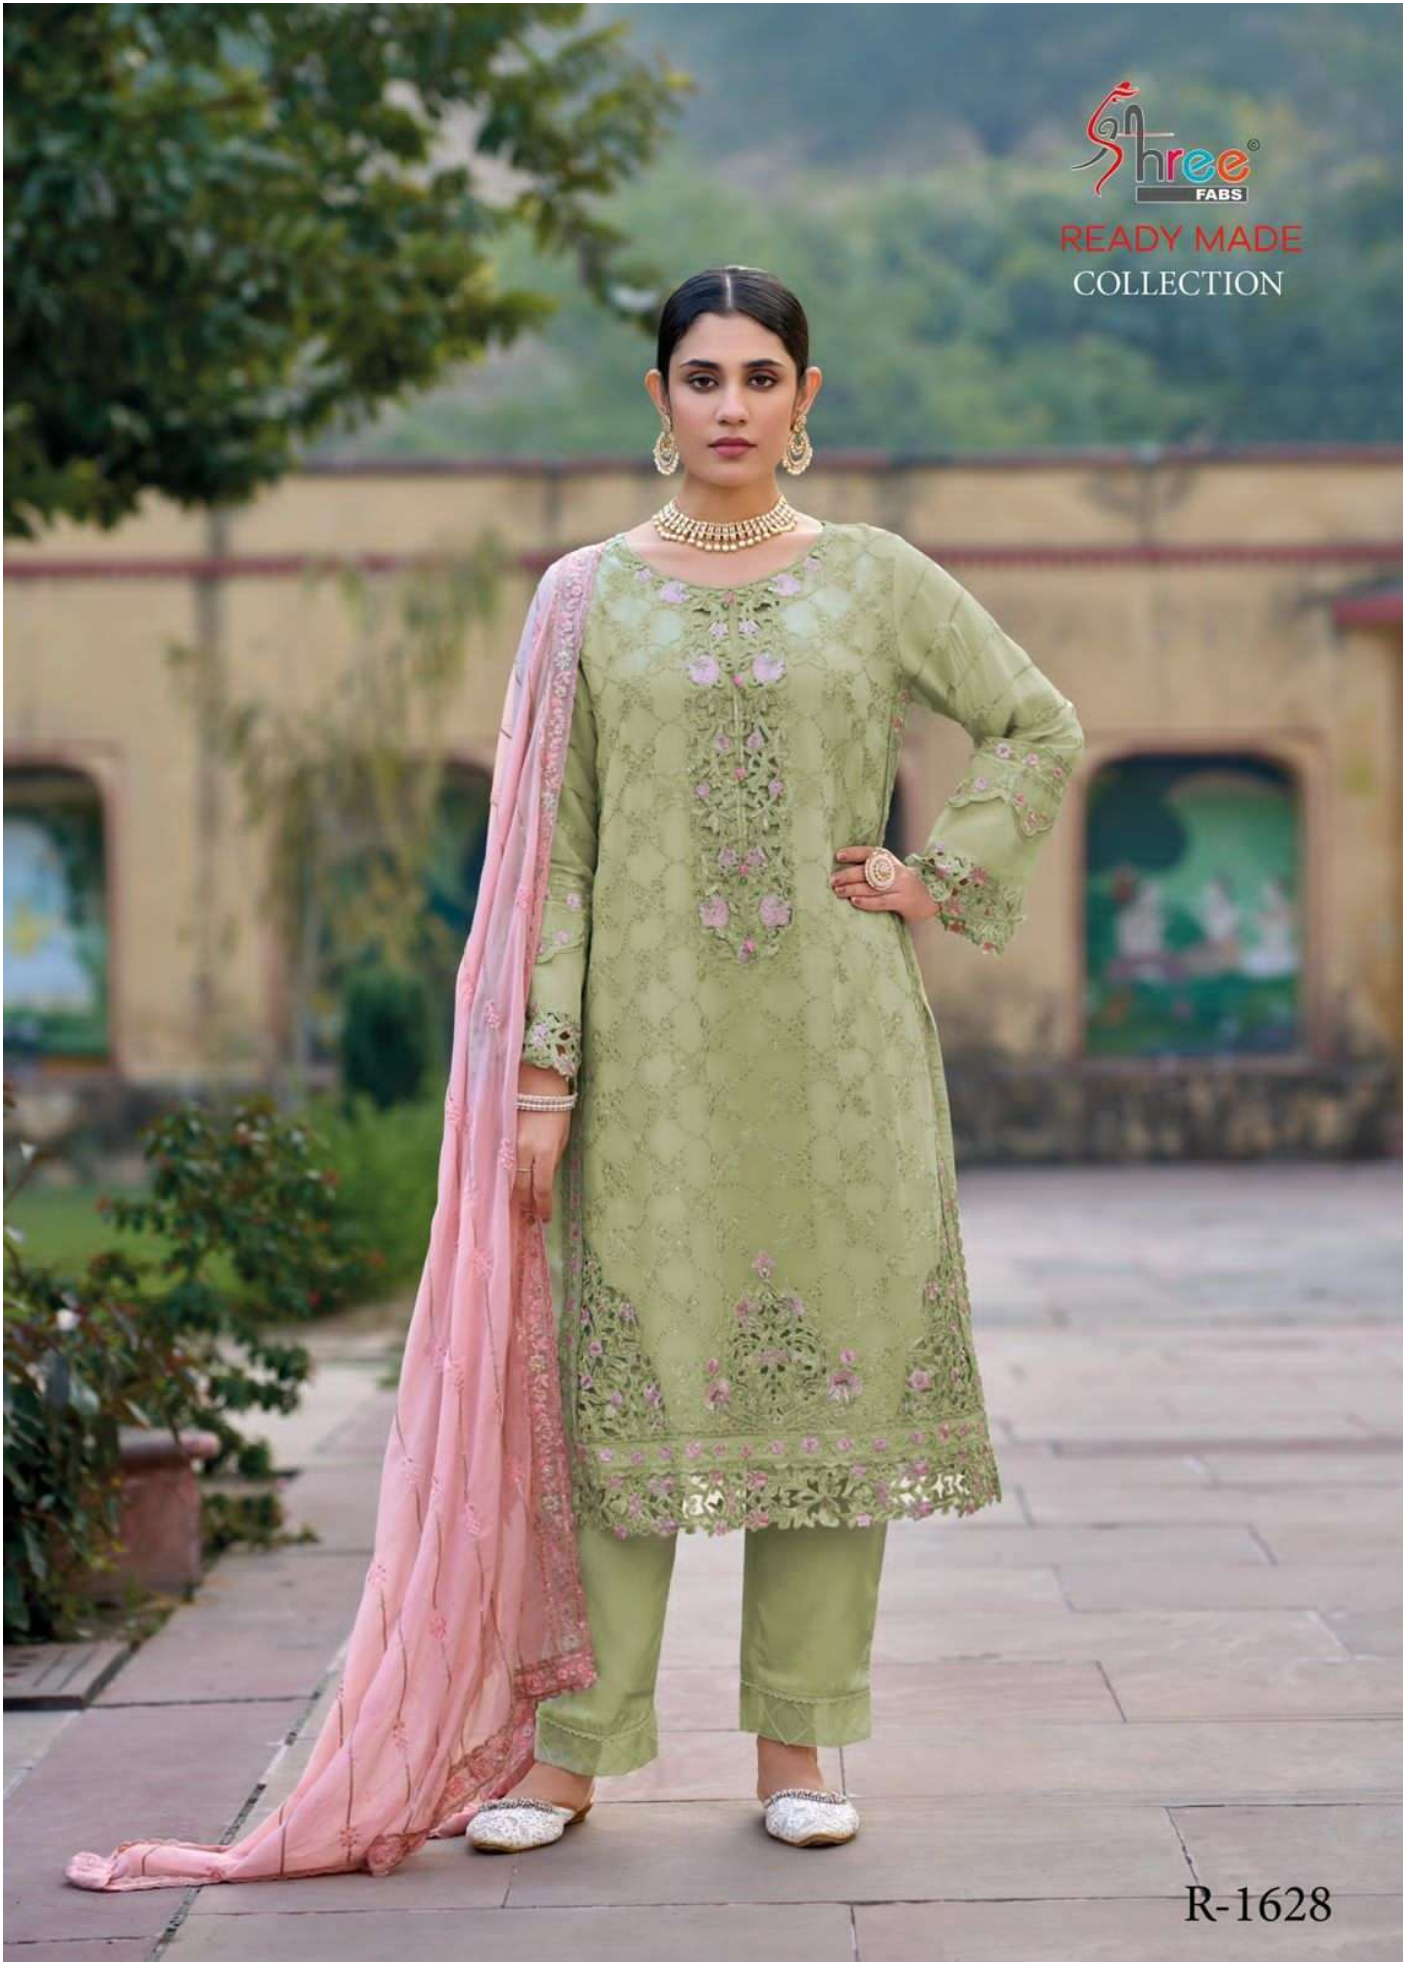

READY MADE
COLLECTION

R-1628

R- 1628 A

**READY MADE
COLLECTION**

CARE INSTRUCTIONS

- DO NOT USE ANY TYPE OF BLEACH OR STAIN REMOVING CHEMICALS
- DO NOT OVER EXPOSE DAMP FABRIC TO STRONG SUNLIGHT
- IRON AT MODERATE TEMPERATURE