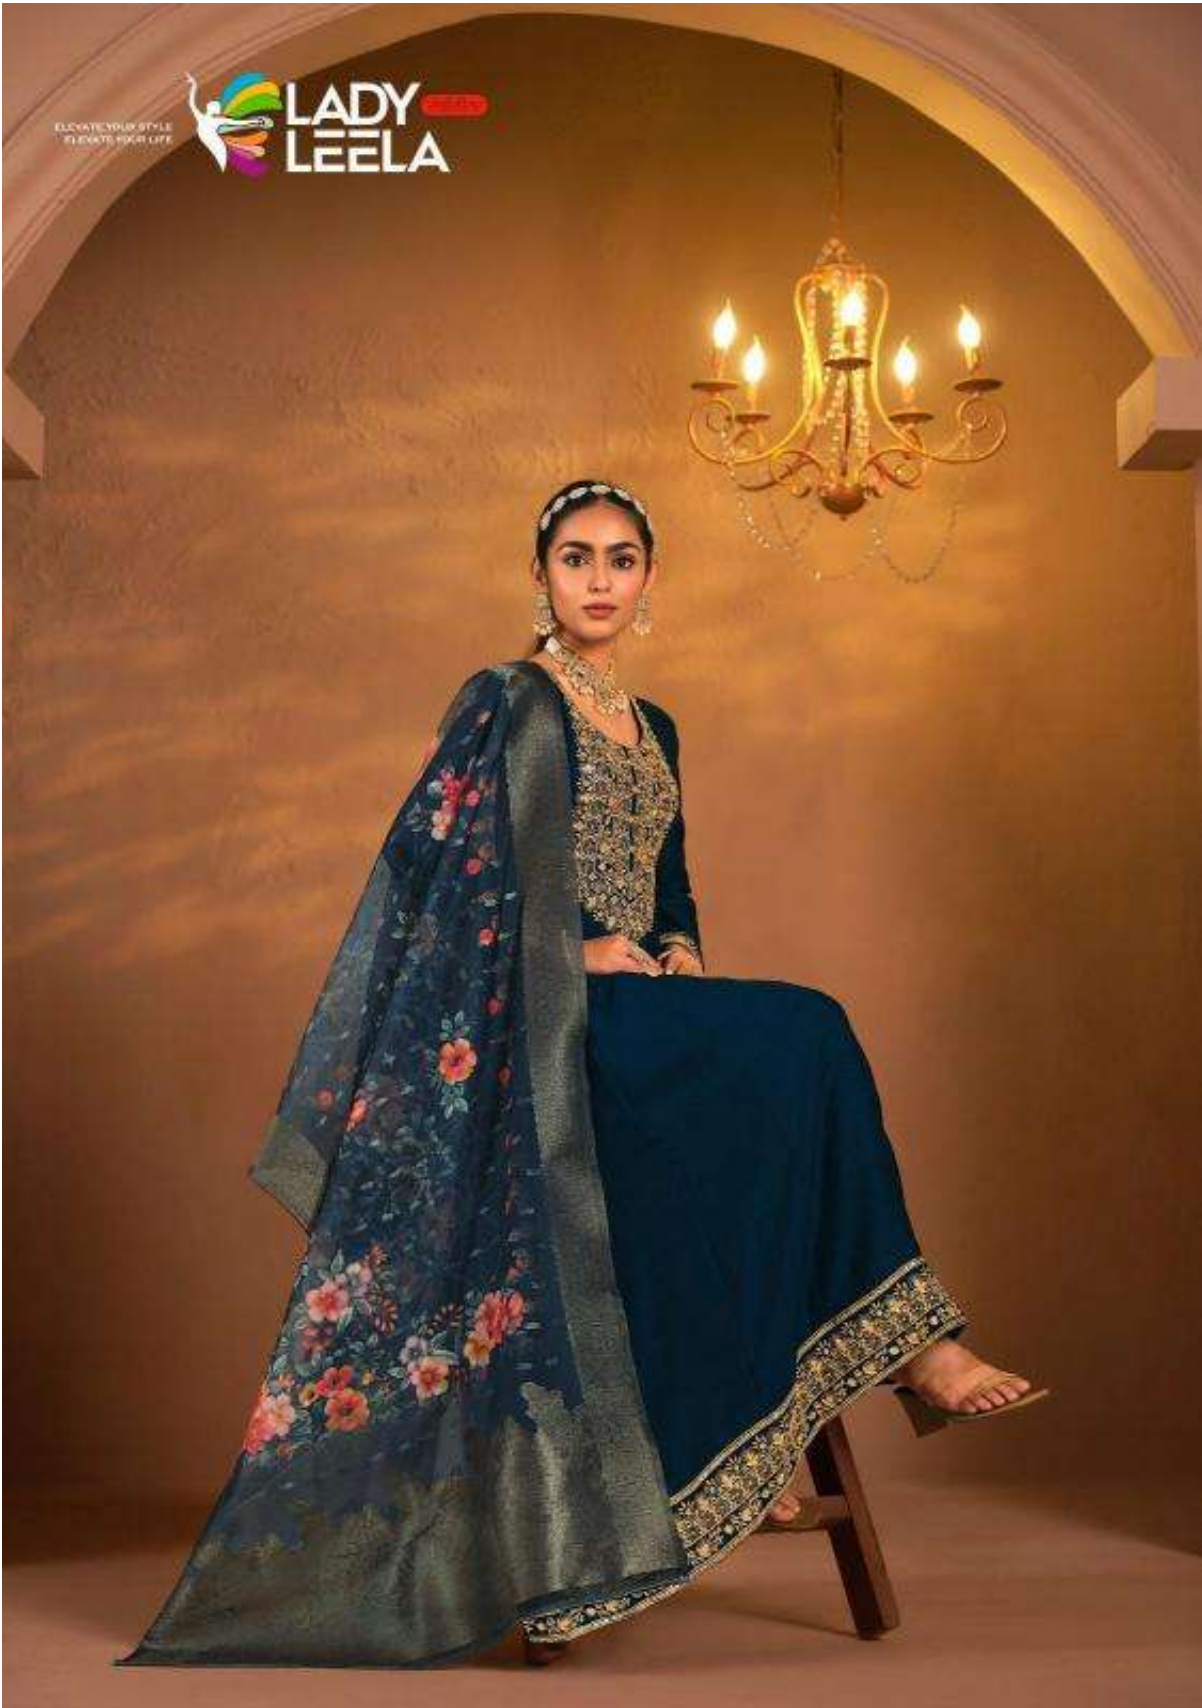

1001

1002

1003

1004

ELEVATE YOUR STYLE
ELEVATE YOUR LIFE

LADY
LEELA

ELEVATE YOUR STYLE
ELEVATE YOUR LIFE

FASHION QUEEN

ELEVATE YOUR STYLE
ELABORATE YOUR LIFE

LADY LEELA WILSON

Product Name	SHAYARI
D.NO.	1001 TO 1004
DESCRIPTION	<p><u>TOP</u></p> <p>ANARKALI STYLE DRESS WITH EMBROIDARY ON VICHITRA SILK FABRIC & INNER</p> <p><u>DUPATTA</u></p> <p>JACQUARD DIGITAL PRINT DUPATTA (36" INCH)</p> <p><u>BOTTOM</u></p> <p>VICHITRA SILK PANT WITH INNER</p> 