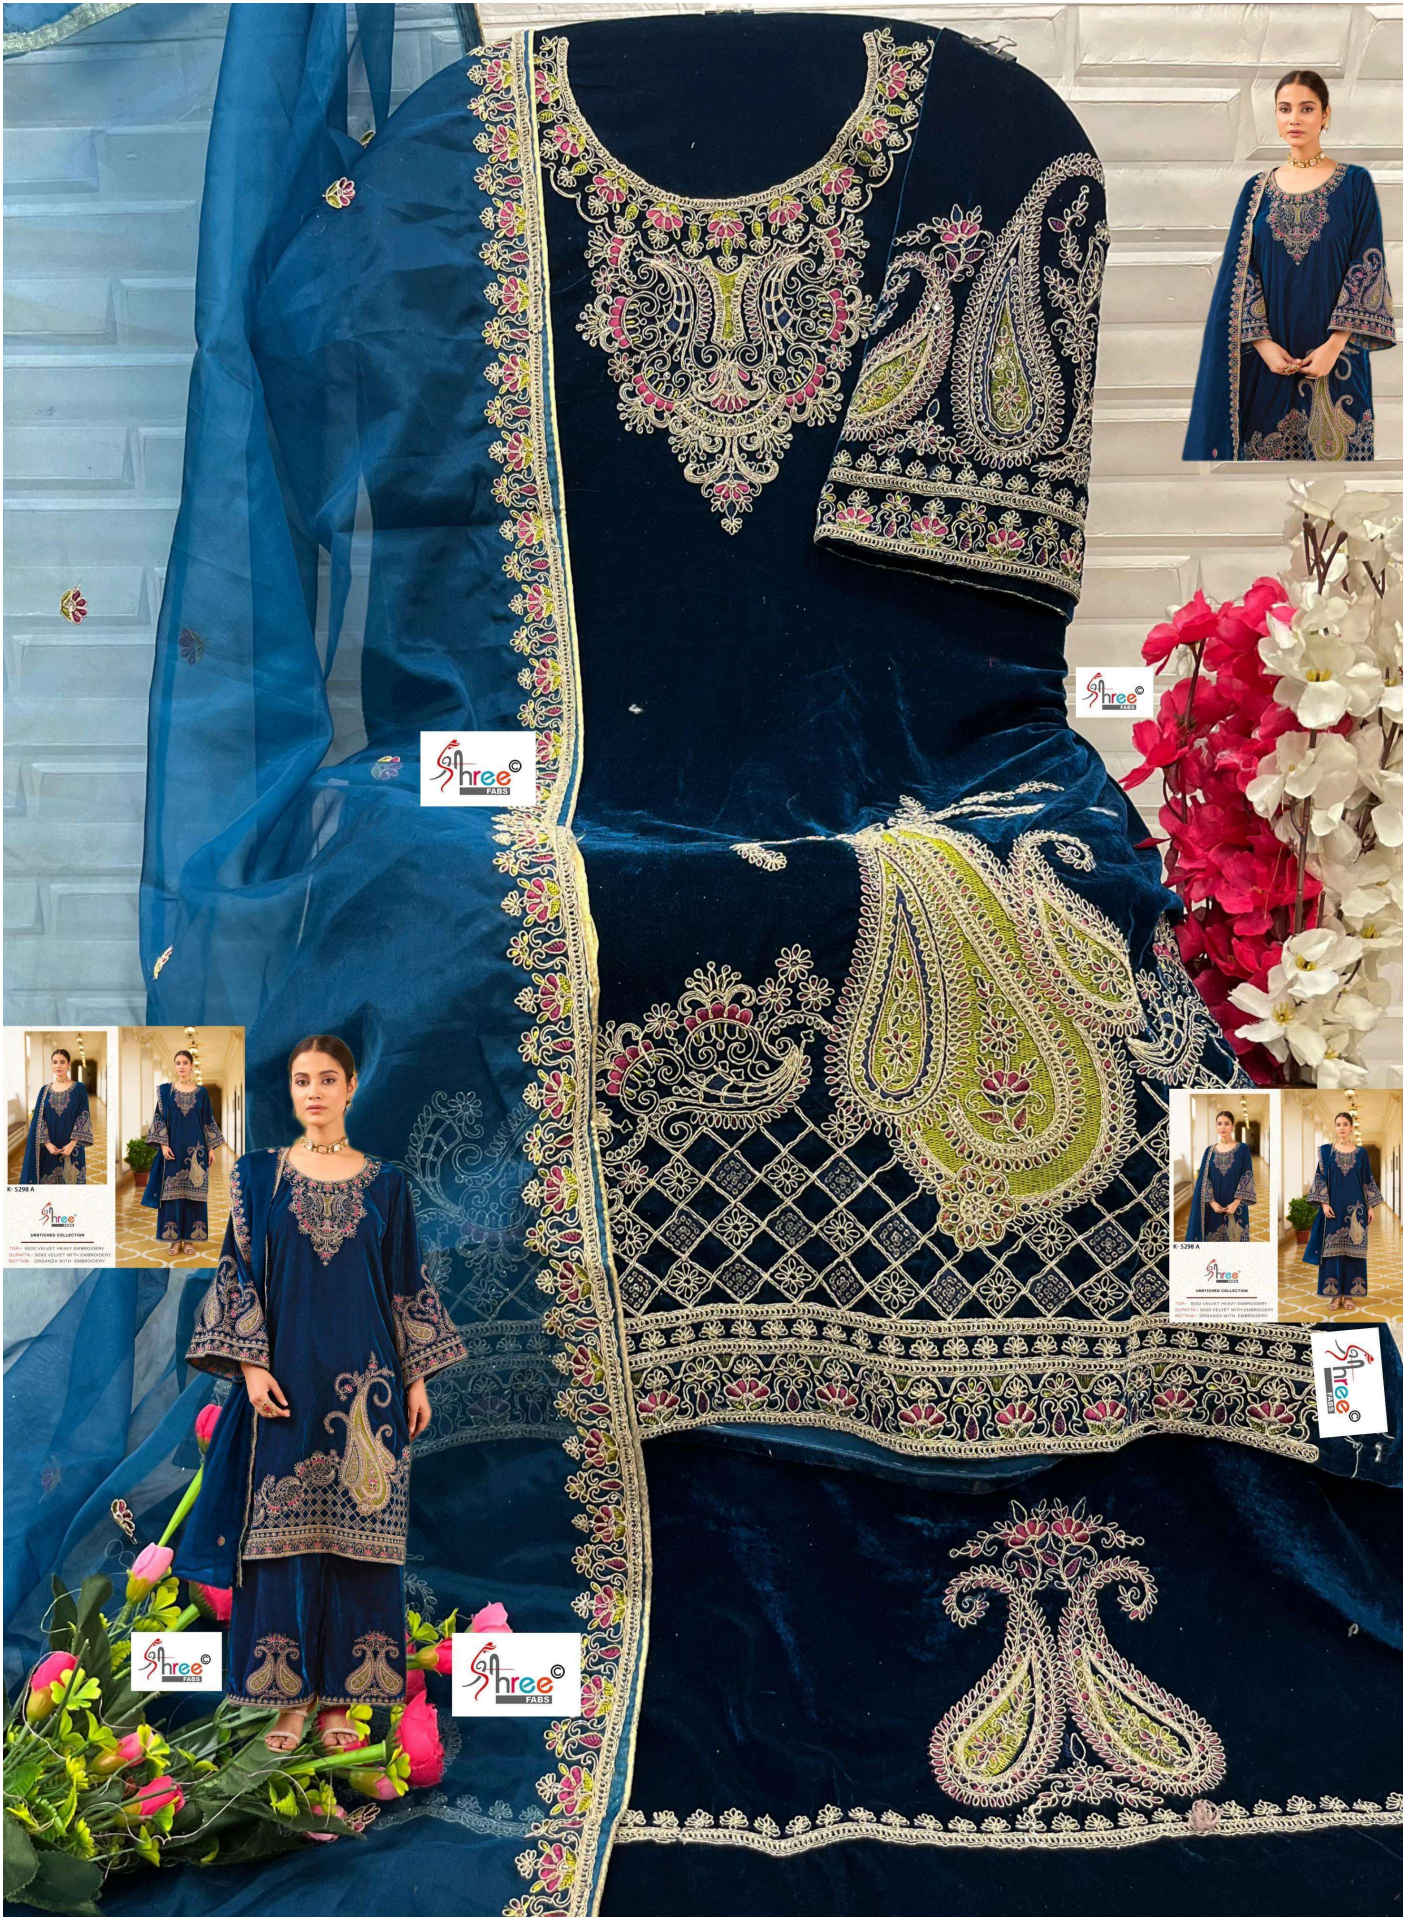

TOP:- 9000 VELVET HEAVY EMBROIDERY
DUPATTA:- 9000 VELVET WITH EMBROIDERY
BOTTAM:- ORGANZA WITH EMBROIDERY

Shree
FABRS

Shree
FABRS

K-5298 D
Shree
FABRS
UNIFORME COLLECTION
TUTU: 100% VELVET
CORSA: 100% VELVET
CORSA: 100% VELVET
CORSA: 100% VELVET

K-5298 D
Shree
FABRS
UNIFORME COLLECTION
TUTU: 100% VELVET
CORSA: 100% VELVET
CORSA: 100% VELVET
CORSA: 100% VELVET

Shree
FABRS

Shree
FABRS

K- 5298 C

UNSTICED COLLECTION

TOP:- 9000 VELVET HEAVY EMBROIDERY
DUPATTA:- 9000 VELVET WITH EMBROIDERY
BOTTAM:- ORGANZA WITH EMBROIDERY

K- 5298 D

UNSTICED COLLECTION

TOP:- 9000 VELVET HEAVY EMBROIDERY
DUPATTA:- 9000 VELVET WITH EMBROIDERY
BOTTAM:- ORGANZA WITH EMBROIDERY

Shree FABS

Shree FABS

K-5298 C
Shree FABS
UNIFORM COLLECTION

K-5298 C
Shree FABS
UNIFORM COLLECTION

Shree FABS

Shree FABS

K- 5298 B

UNSTICED COLLECTION

TOP:- 9000 VELVET HEAVY EMBROIDERY
DUPATTA:- 9000 VELVET WITH EMBROIDERY
BOTTAM:- ORGANZA WITH EMBROIDERY