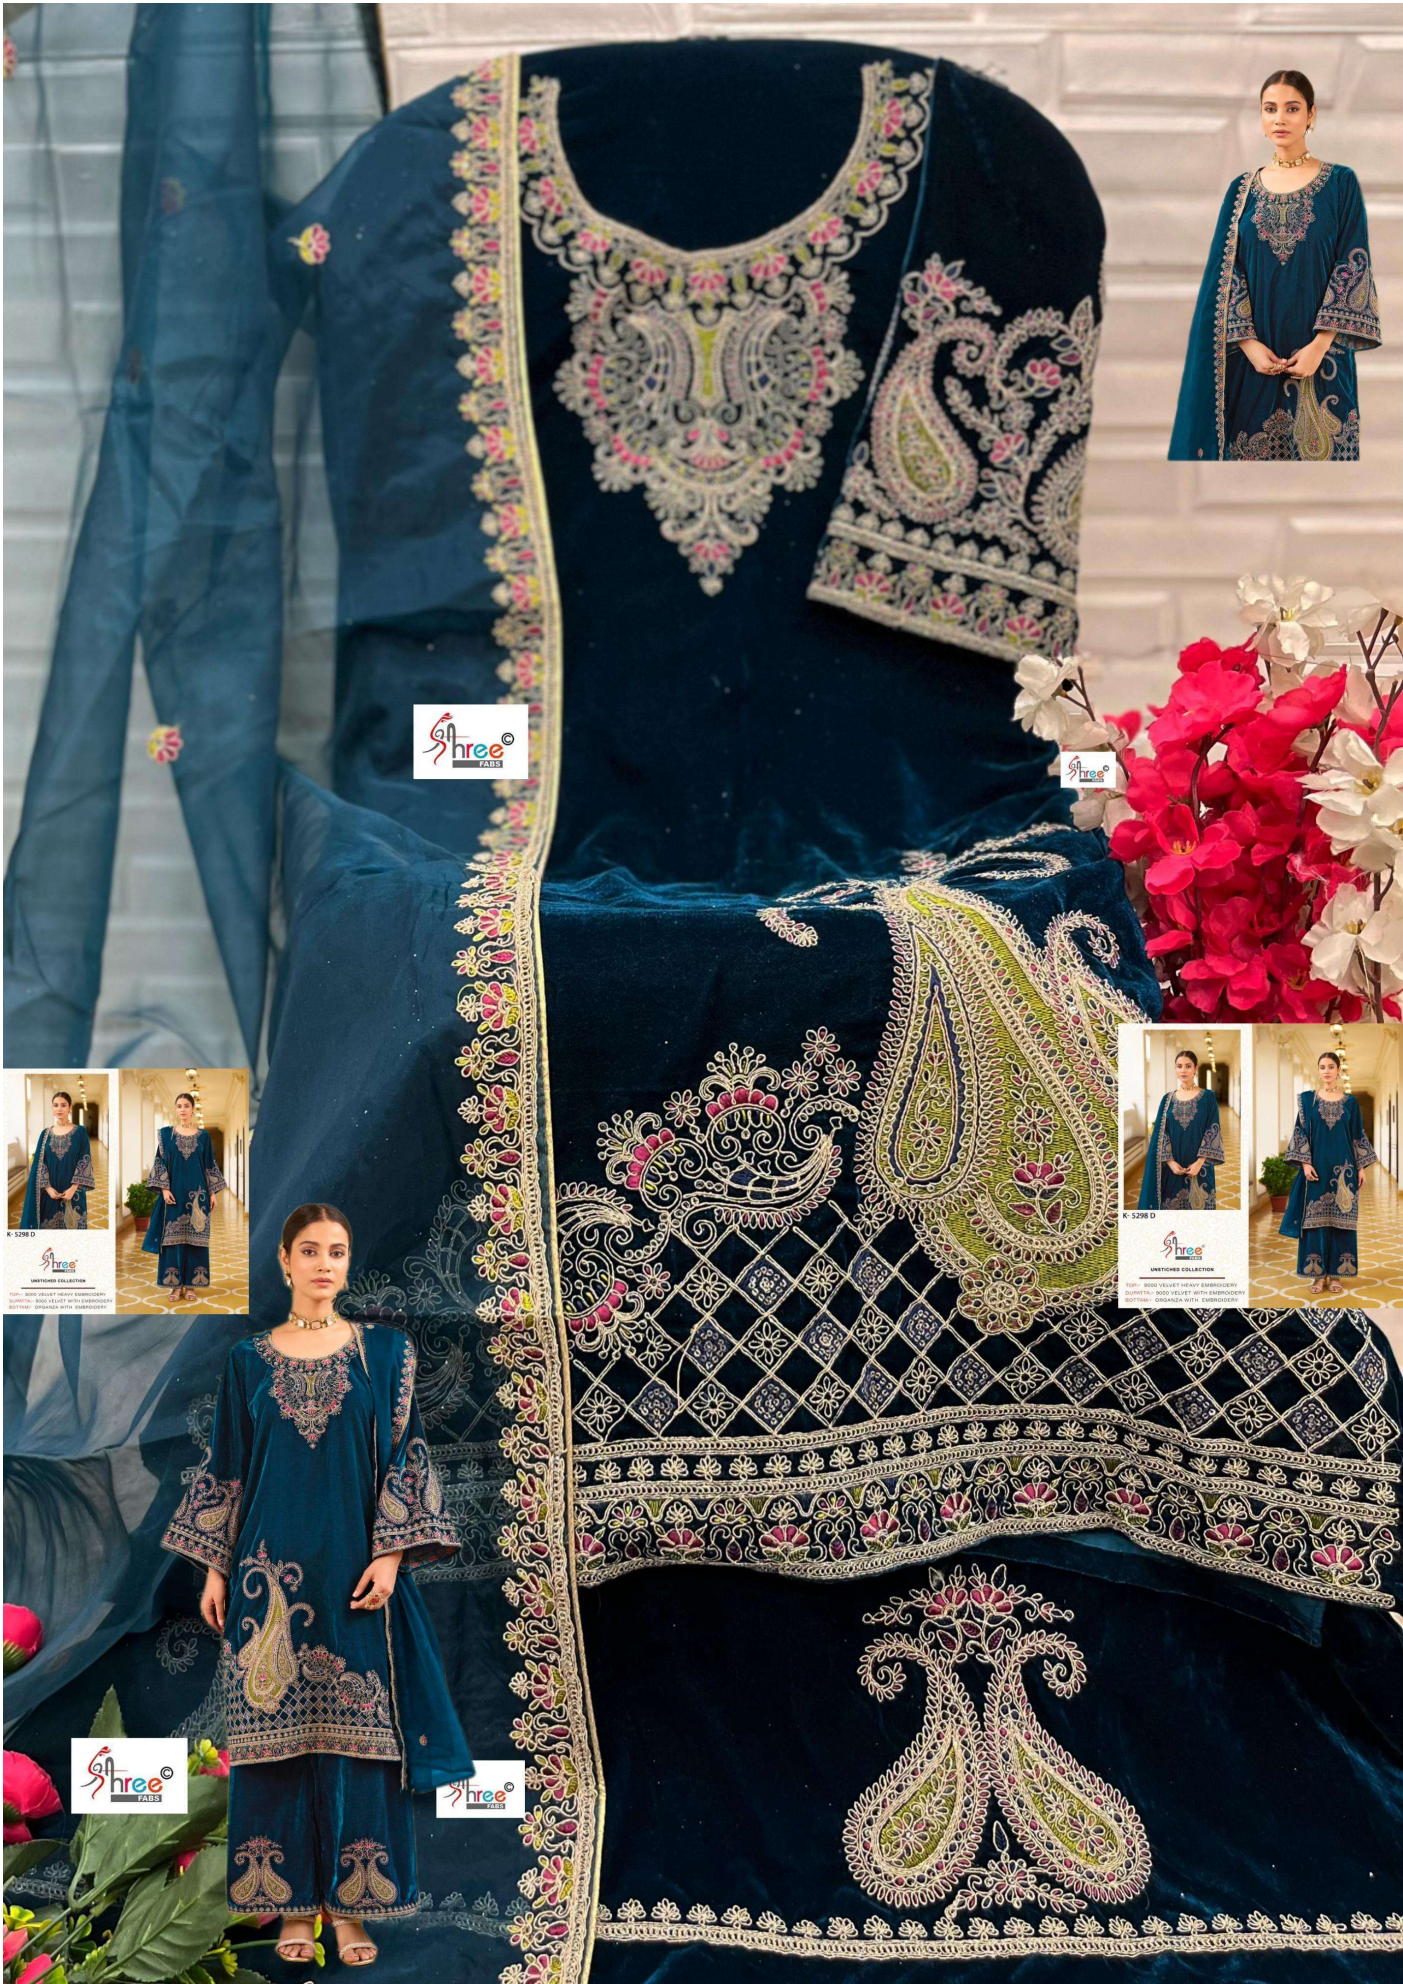

Shree
FABRS

Shree
FABRS