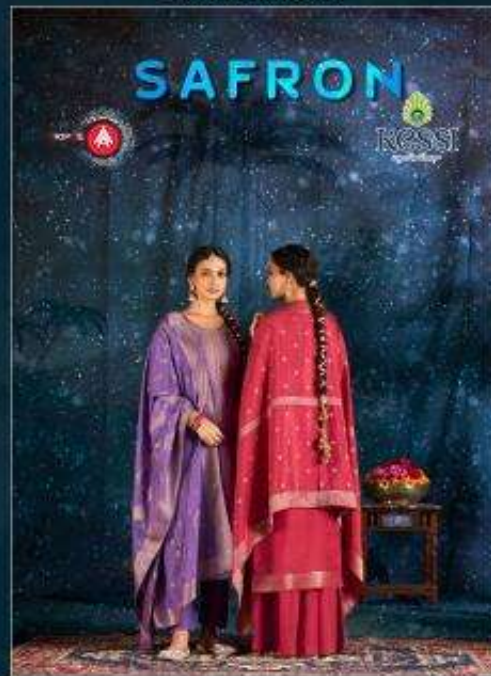

17161

17162

17163

17164

17165

17166

[TOPI]
VISCOS MUSLIN JEQUARD WITH WORK
[BOTTOM]
BSY COTTON
[DUPATTA]
VISCOS MUSLIN JEQUARD

FASHION ALERT

FASHION ALERT

ULTIMATE COLLECTION

STYLISH ELEGANCE