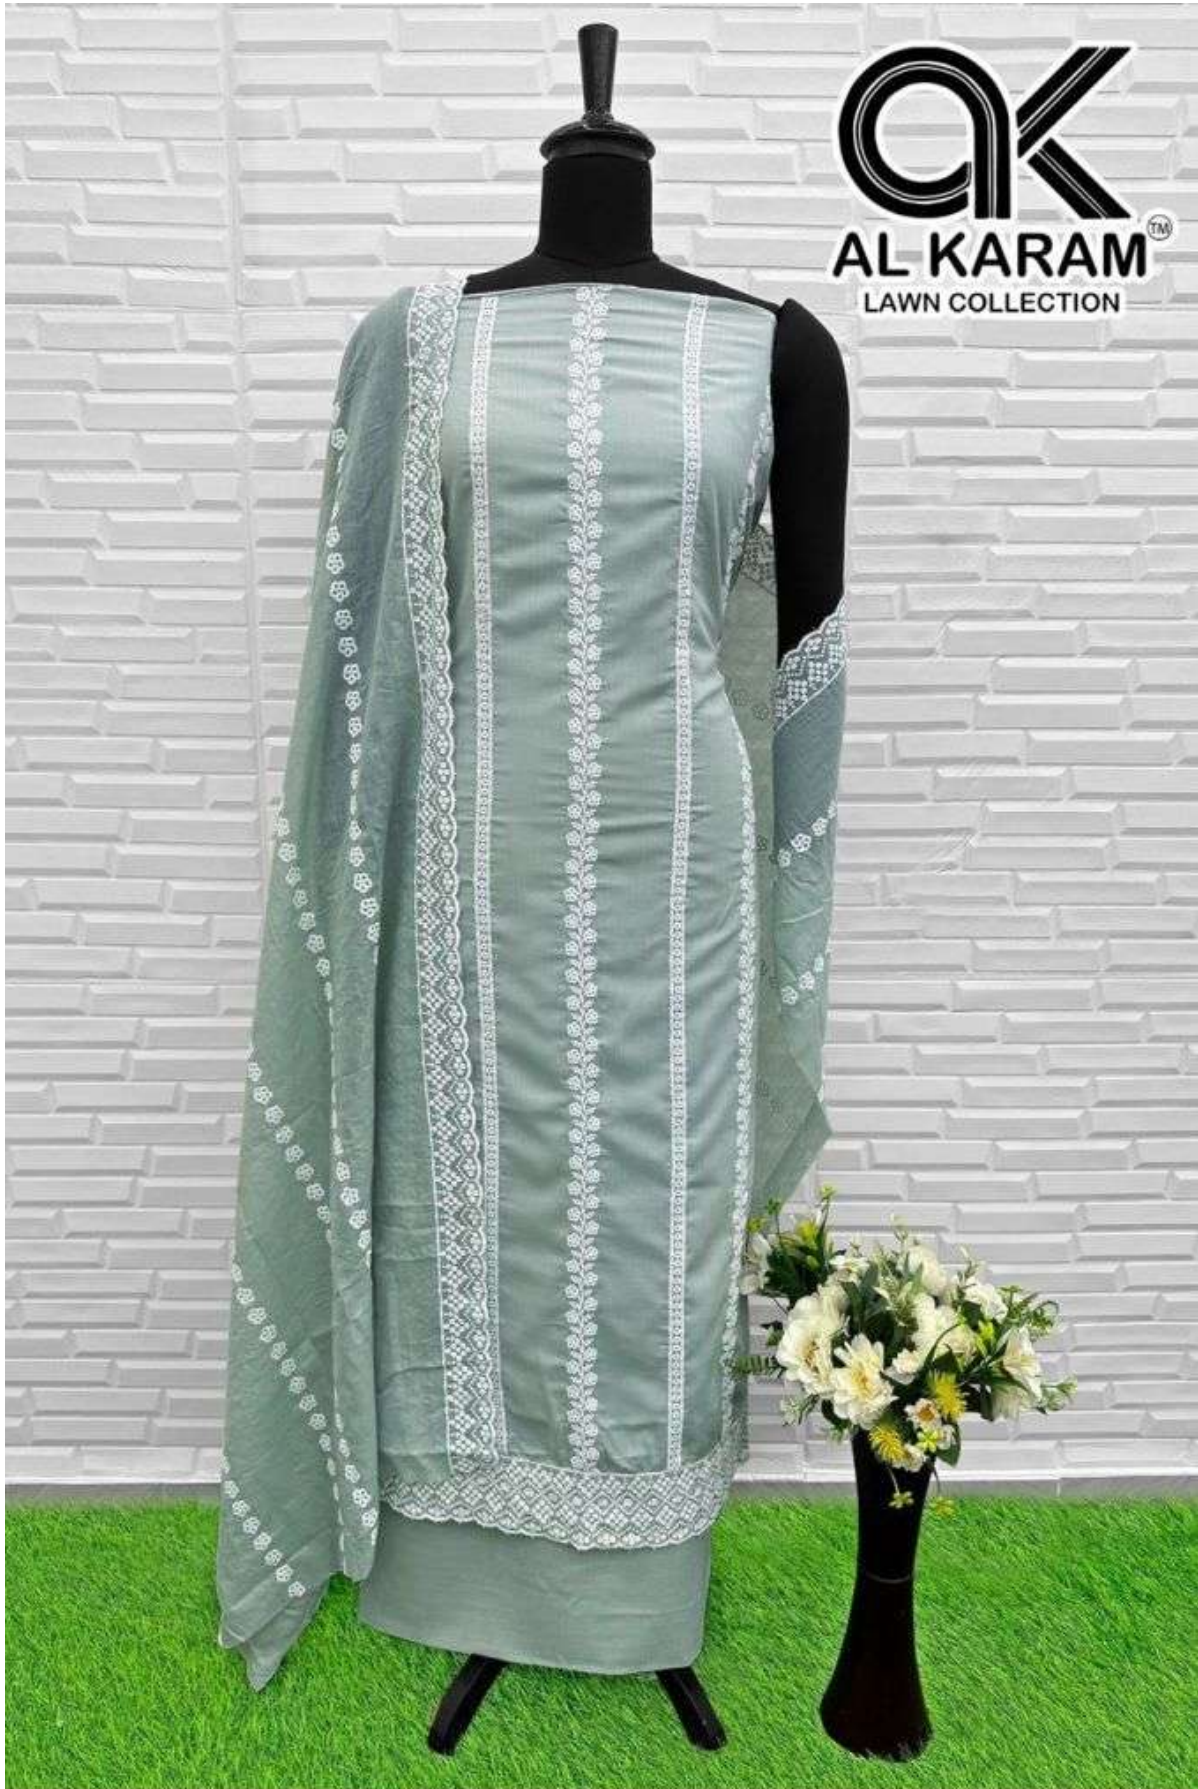

Lucknowi Work
" WITH DUPATTA WORK."