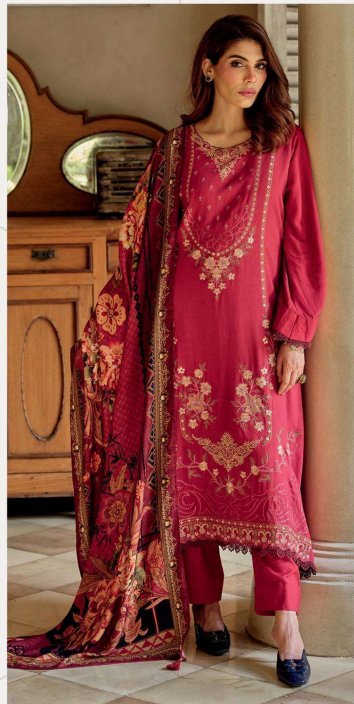

OT-02

OT-04