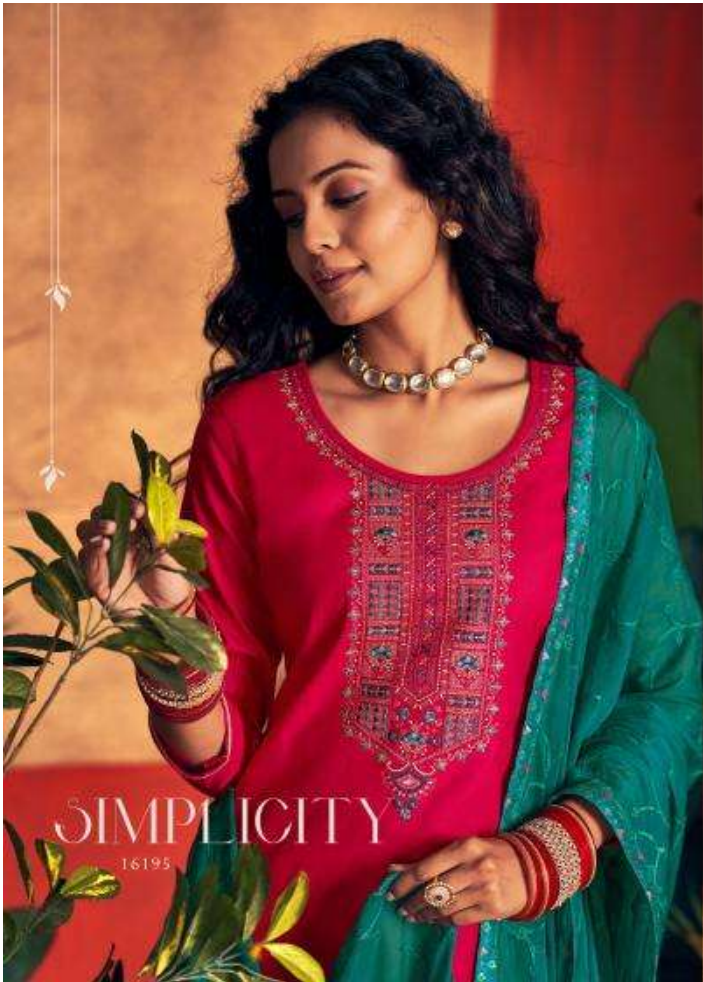

16191

16192

16193

16194

16195

16196

[TOP]
JAM COTTON WITH WORK

[BOTTOM]
REYON MILL FINISH

[DUPATTA]
SEMI PURE HEAVY WORK AND FOUR SIDE LACE WORK

CHARMING

16196

INNOCENCE
16194