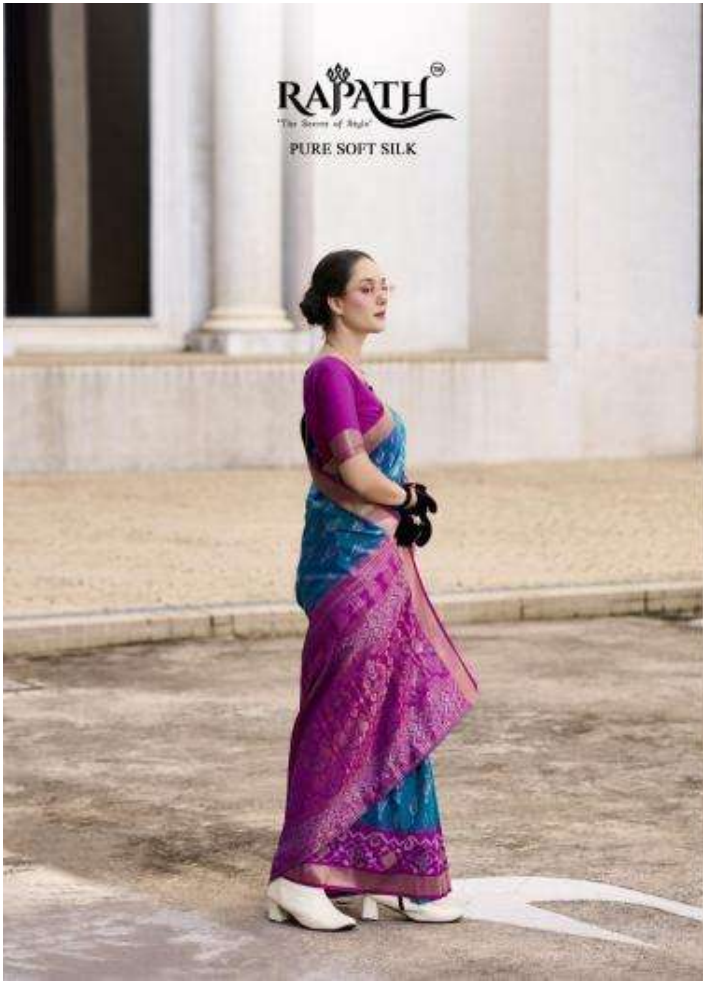

RAPATH
The Secret of Style
PURE SOFT SILK

THE
BEST
COUTURE

RAPATH[®]
The Science of Style
PURE SOFT SILK

740001

740002

740005

740006

740003