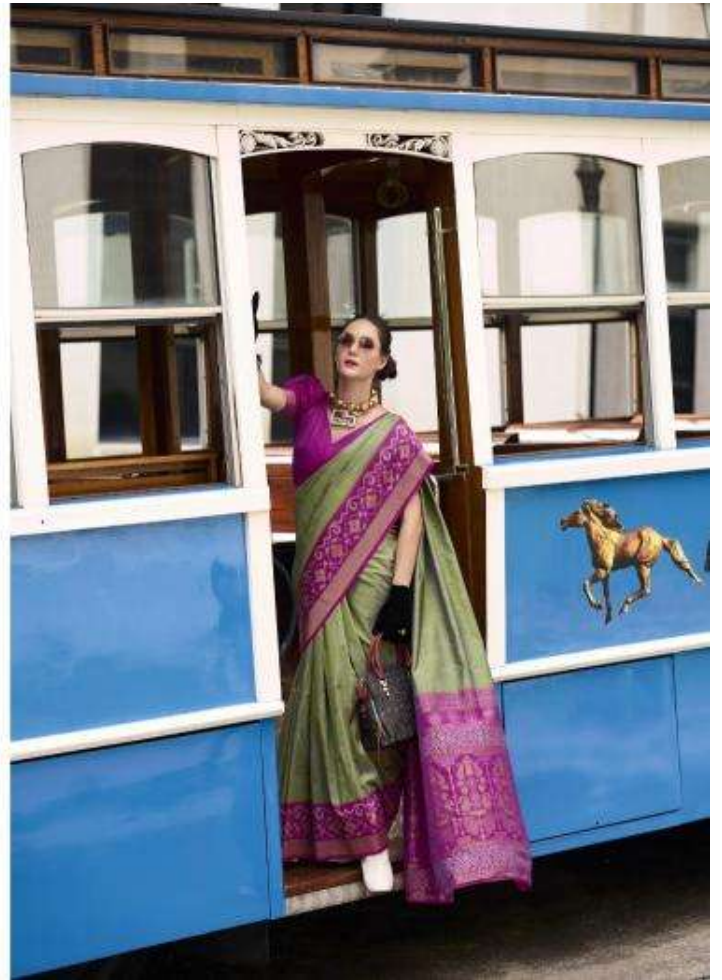

RAPATH
The Secret of Style
PURE SOFT SILK

THE
BEST
COUTURE

RAPATH[®]
The Science of Style
PURE SOFT SILK

740001

740002

740005

740006

740003