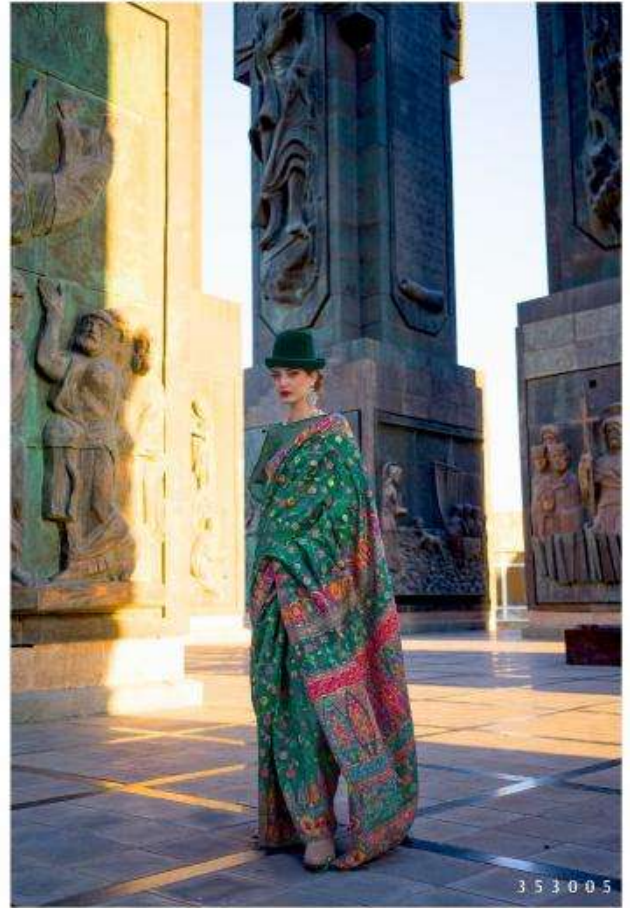

RAJTEX
Saluzina
1982-2000 | 2000-2010 | 2010-2020

KASHNEER SILK

ORGANZA KASHMIRI HANDLOOM WEAVING

3 5 3 0 0 1

RAJTEX
Rajasthan
1993-2000 | 2000-2010 | 2010-2020

KASHNEER SILK

ORGANZA KASHMIRI HANDLOOM WEAVING