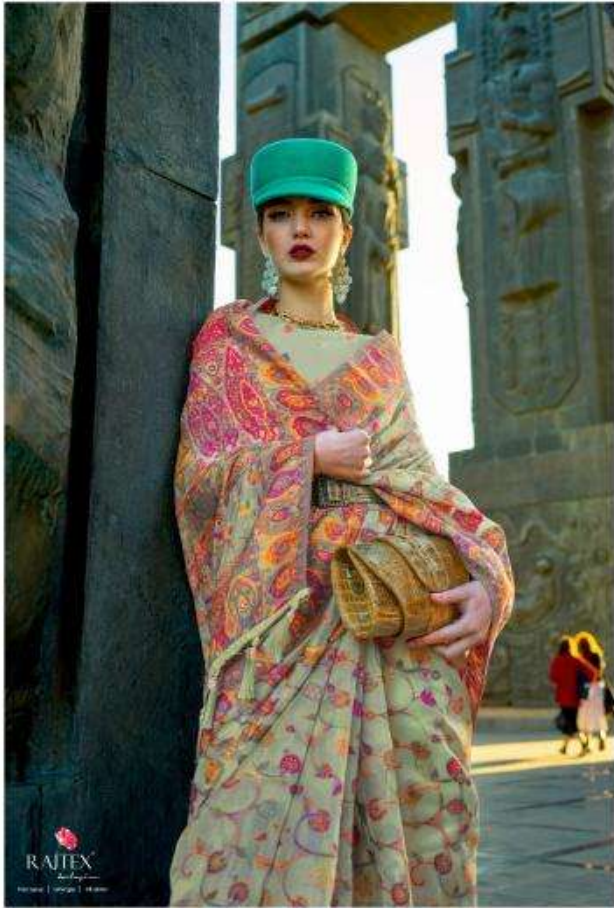

RAJTEX
Saluzina
1982-2000 | 2000-2010 | 2010-2020

KASHNEER SILK

ORGANZA KASHMIRI HANDLOOM WEAVING

3 5 3 0 0 1

RAJTEX
Rajasthan
1993-2000 | 2000-2010 | 2010-2020

KASHNEER SILK

ORGANZA KASHMIRI HANDLOOM WEAVING