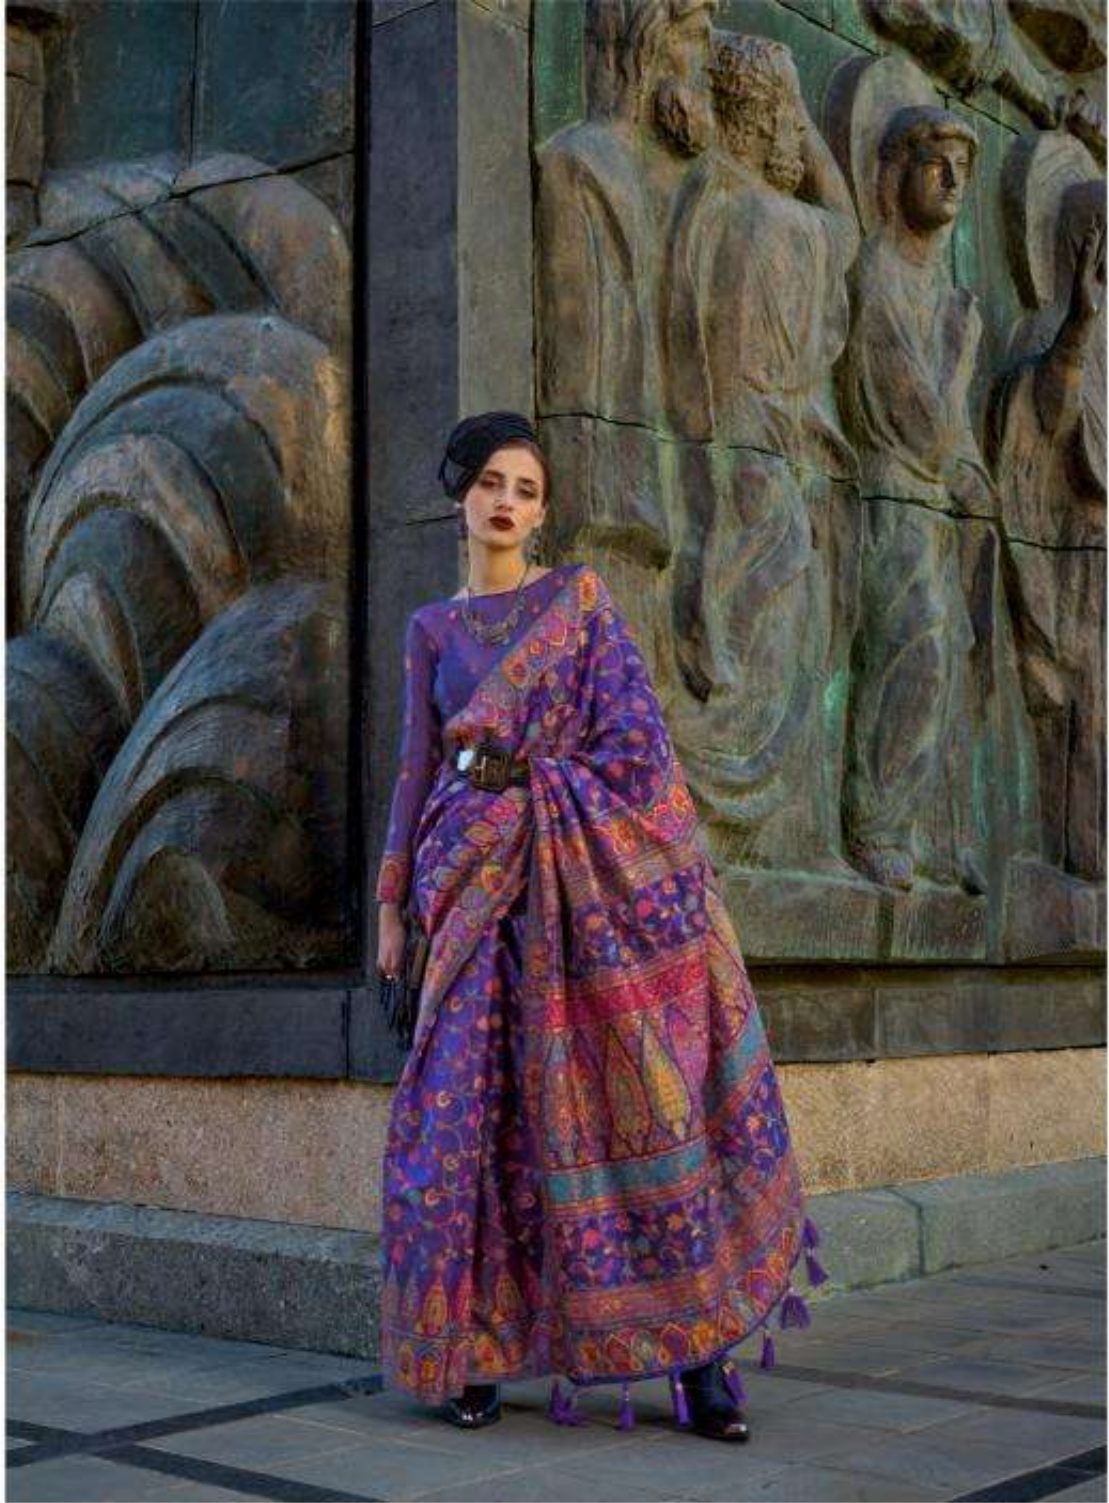

RAJTEX
Saluzina
1982-2000 | 2000-2010 | 2010-2020

KASHNEER SILK

ORGANZA KASHMIRI HANDLOOM WEAVING

3 5 3 0 0 1

RAJTEX
Rajasthan
1993-2000 | 2000-2010 | 2010-2020

KASHNEER SILK

ORGANZA KASHMIRI HANDLOOM WEAVING