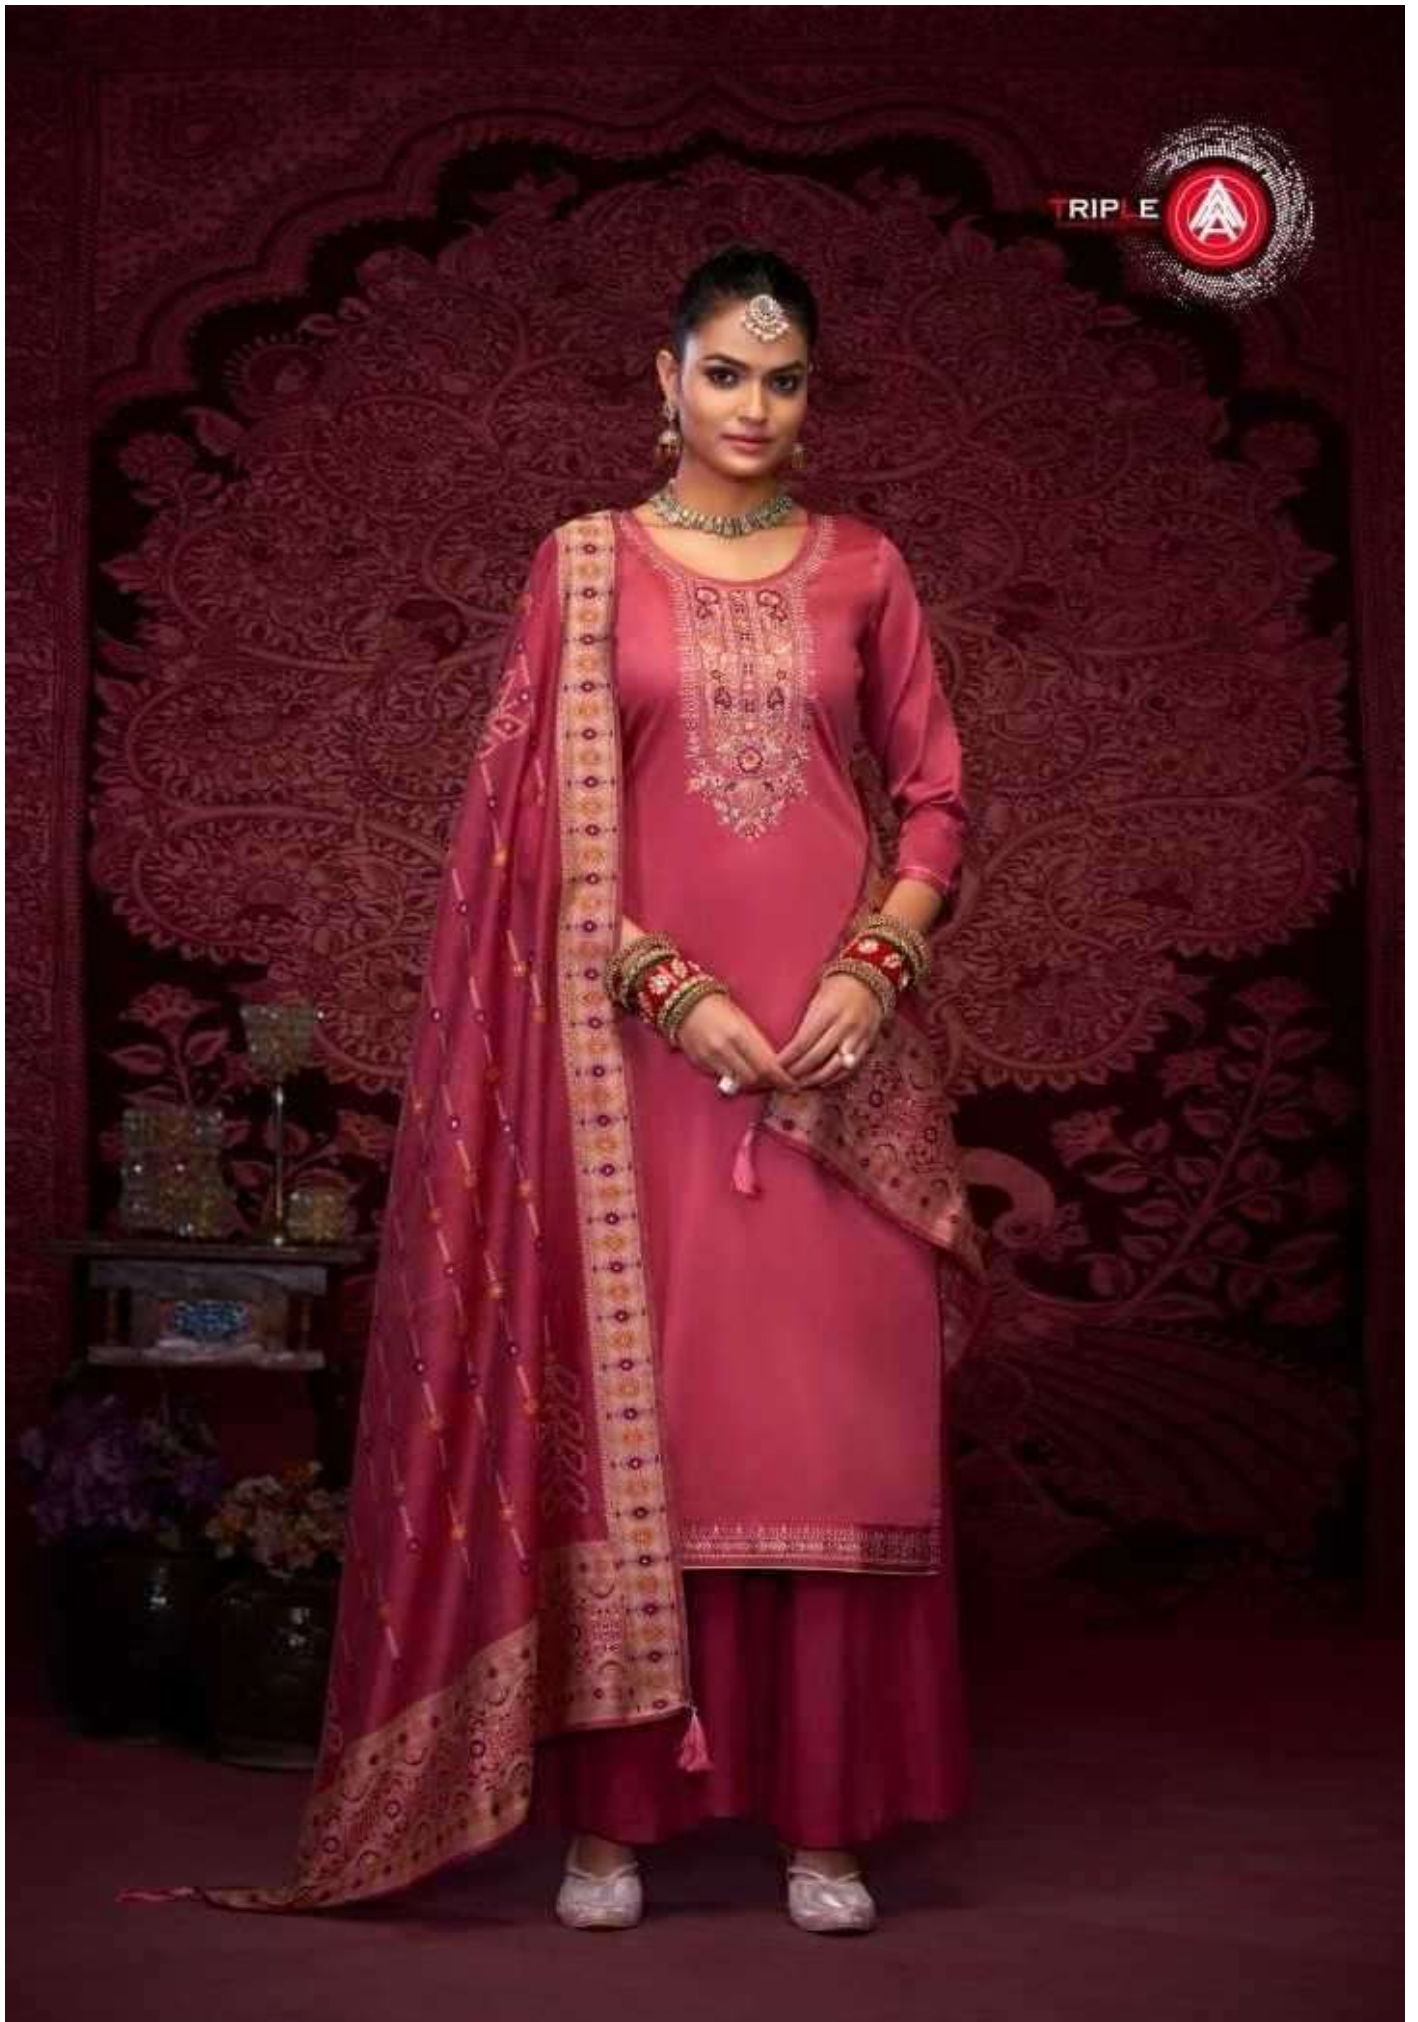

TRIPLE

ADORN YOURSELF IN AN ASTONISHING RANGE OF COLORS

D.no. 15106

LET THE CELEBRATIONS COME TO A STANDSTILL WHEN YOU STRIDE IN.

D.no. 15105

D.no. 15103

BECAUSE YOU'RE IN THE LIMELIGHT... YOU'RE THE STAR

EXPRESS YOUR GREAT SENSE OF STYLE IN THE MOST UNIQUE ATTIRE

D.no. 15101

15101

15102

15103

15104

15105

15106

[TOP]
JAM SILK COTTON WITH WORK
[BOTTOM]
SOLID SATIN COTTON
[DUPATTA]
PREMIUM SILK JEQUARD MINAKARI