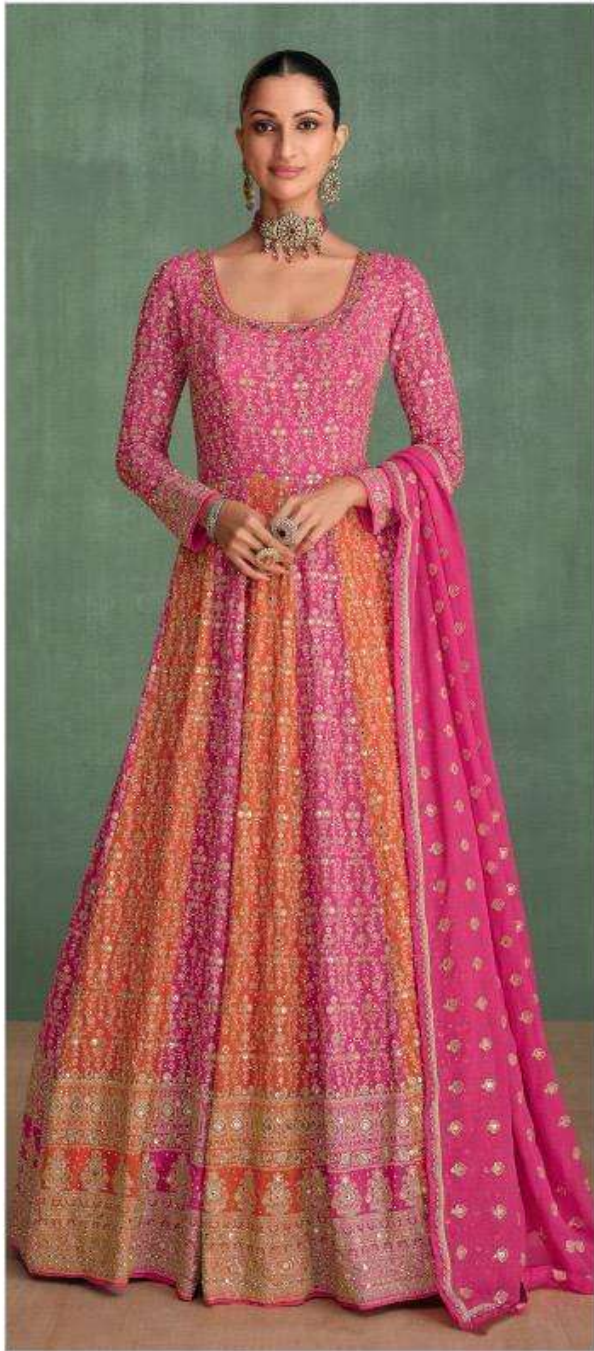

RANG

SAYURI[®]
Designer

5656

5657

SAYURI[®]
Designer

www.sayuridesigner.com

D NO-5657

Classic Elegance