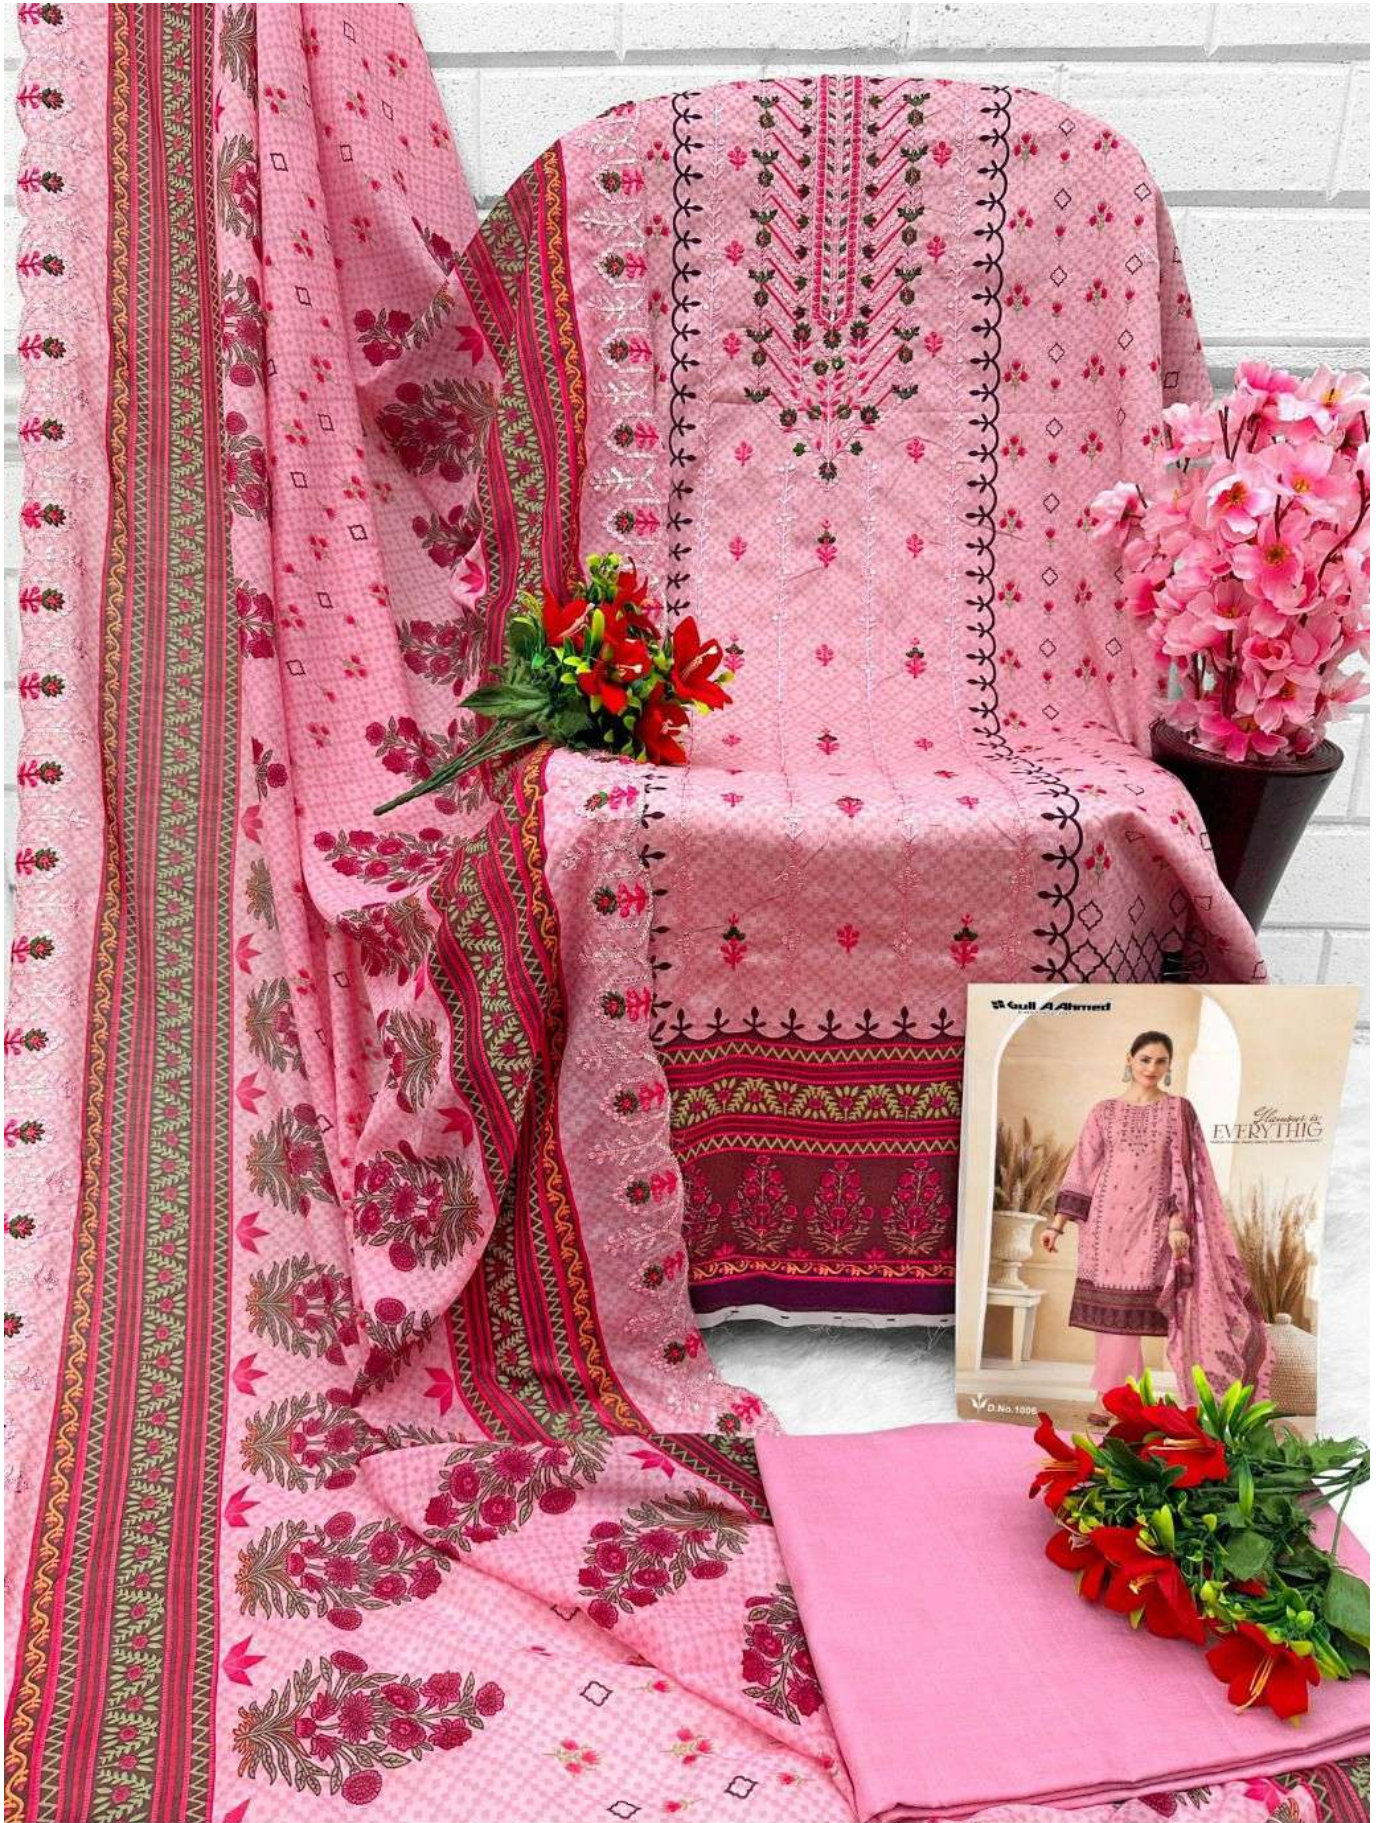

✓ D.No.1005

"Fabric's Symphony, Quality's Crown, Dresses of Culture's Renown."

Gul Ahmed ORIGINAL LAWNTM
LAWN COLLECTION

 **Gull AHMED** ORIGINAL LAWNTM
LAWN COLLECTION

ALSABA
EMROIDERED LAWN COLLECTION
WITH DUPATTA WORK